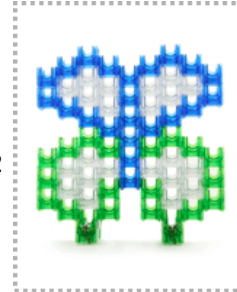

Butterfly 2

Q-BA-DRAW v 1.2

2 50-packs
20-packs

	bottom-exit	single-exit	double-exit	TOTAL	=	72
cubes used	16	34	18	68		
cubes available	2	2		4		

WARNING: CHOKING HAZARD-
Toy contains marbles. Not for children under 3 yrs.