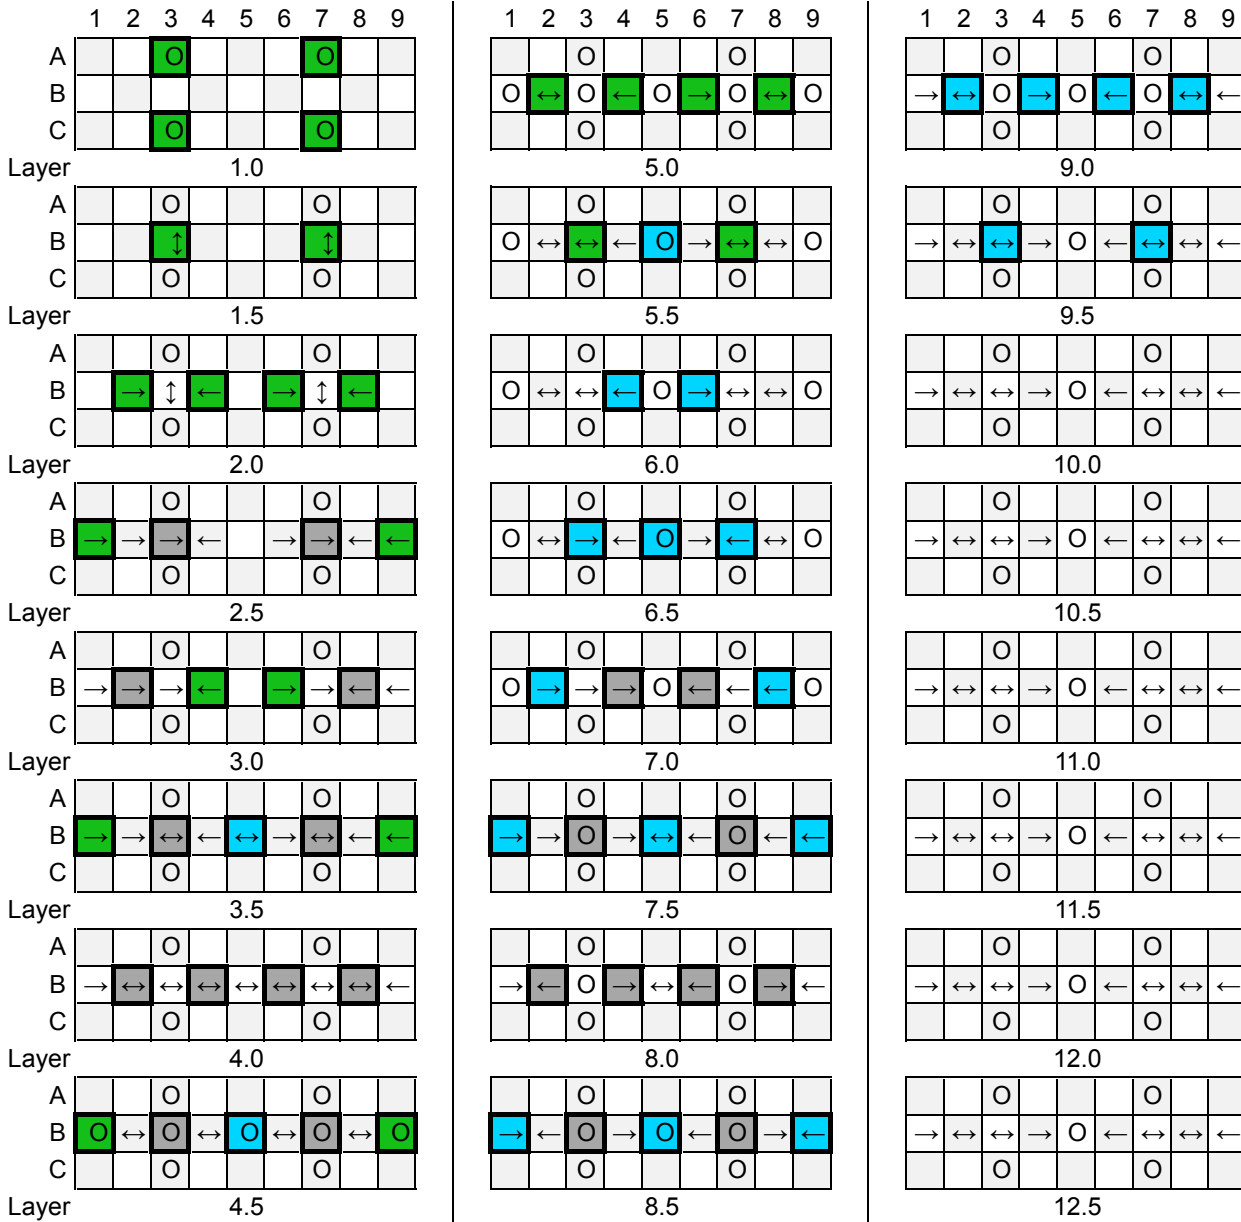

Butterfly 2

Q-BA-DRAW v 1.2

2 50-packs
20-packs

	bottom-exit	single-exit	double-exit	TOTAL	=	72
cubes used	16	34	18	68		
cubes available	2	2		4		

WARNING: CHOKING HAZARD-
Toy contains marbles. Not for children under 3 yrs.