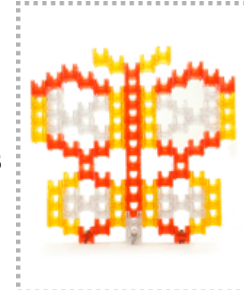

Butterfly 3

Q-BA-DRAW v 1.2

3 50-packs
20-pack

	bottom-exit	single-exit	double-exit	TOTAL	=	108
cubes used	22	53	26	101		
cubes available	5	1	1	7		

WARNING: CHOKING HAZARD-
Toy contains marbles. Not for children under 3 yrs.

Butterfly 3

WARNING: CHOKING HAZARD-
Toy contains marbles. Not for children under 3 yrs.