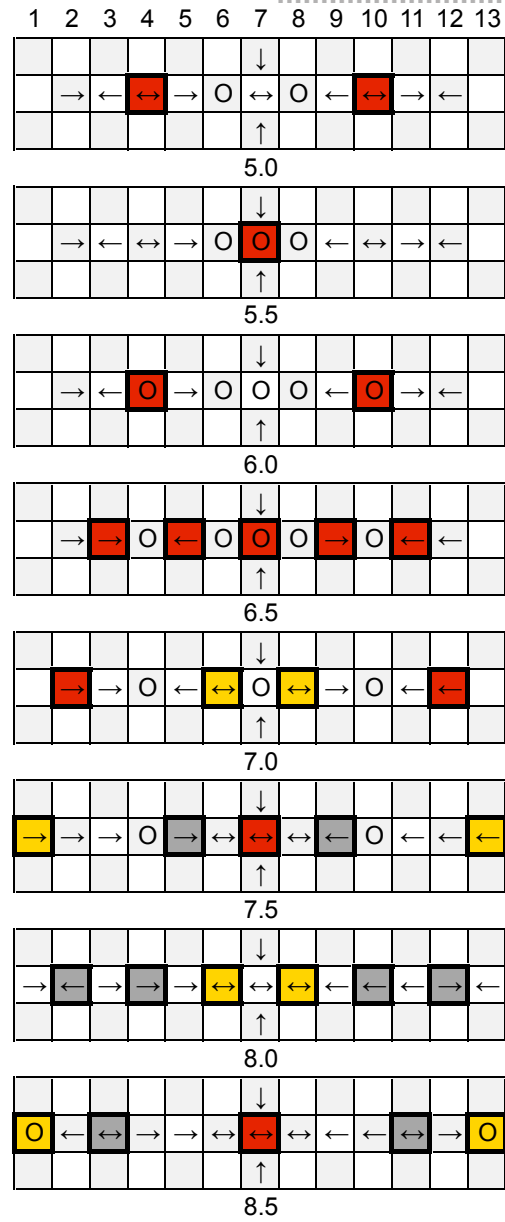

Butterfly 3

Q-BA-DRAW v 1.2

3 50-packs
20-pack

	bottom-exit	single-exit	double-exit	TOTAL	=	108
cubes used	22	53	26	101		
cubes available	5	1	1	7		

WARNING: CHOKING HAZARD-
Toy contains marbles. Not for children under 3 yrs.

Butterfly 3

WARNING: CHOKING HAZARD-
Toy contains marbles. Not for children under 3 yrs.