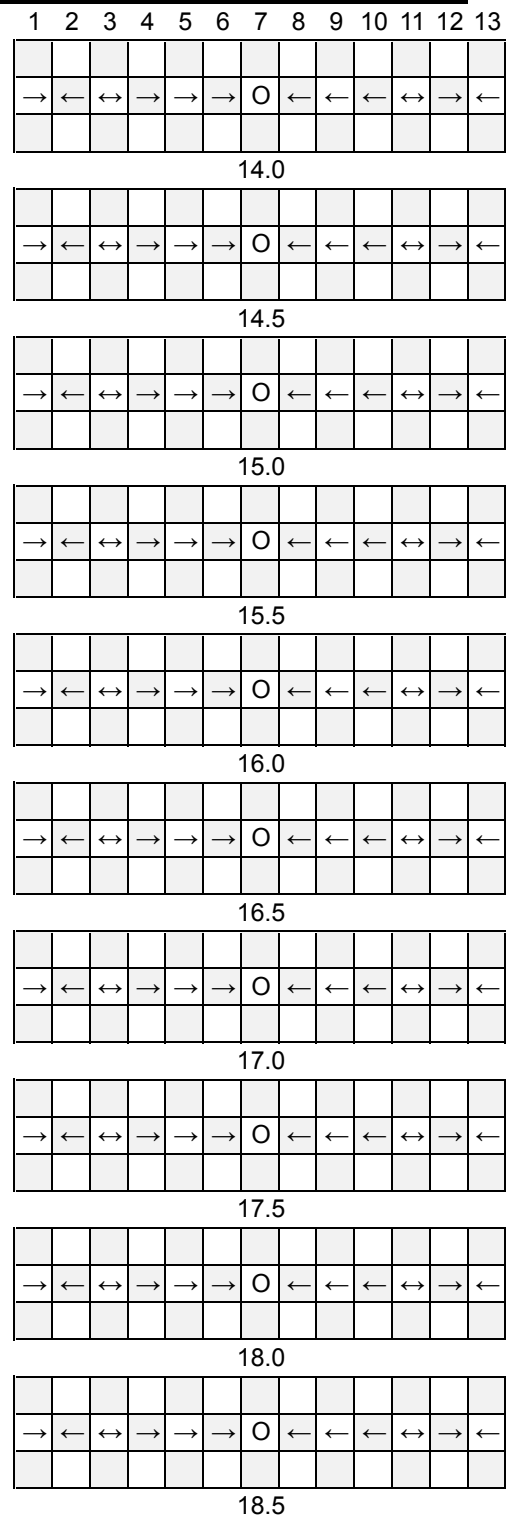

Butterfly 3

Q-BA-DRAW v 1.2

3 50-packs
20-pack

	bottom-exit	single-exit	double-exit	TOTAL	=	108
cubes used	22	53	26	101		
cubes available	5	1	1	7		

WARNING: CHOKING HAZARD-
Toy contains marbles. Not for children under 3 yrs.

Butterfly 3

WARNING: CHOKING HAZARD-
Toy contains marbles. Not for children under 3 yrs.