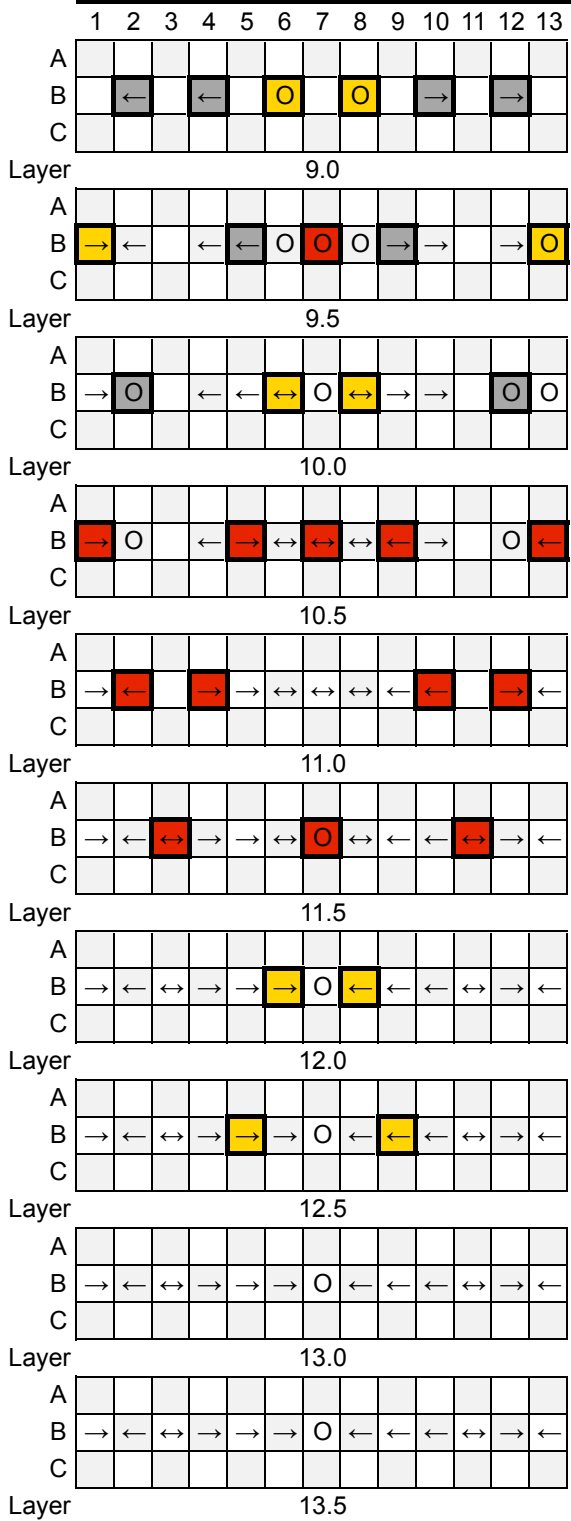

Butterfly 3

Q-BA-DRAW v 1.2

3 50-packs
20-pack

	bottom-exit	single-exit	double-exit	TOTAL	=	108
cubes used	22	53	26	101		
cubes available	5	1	1	7		

WARNING: CHOKING HAZARD-
Toy contains marbles. Not for children under 3 yrs.

Butterfly 3

WARNING: CHOKING HAZARD-
Toy contains marbles. Not for children under 3 yrs.