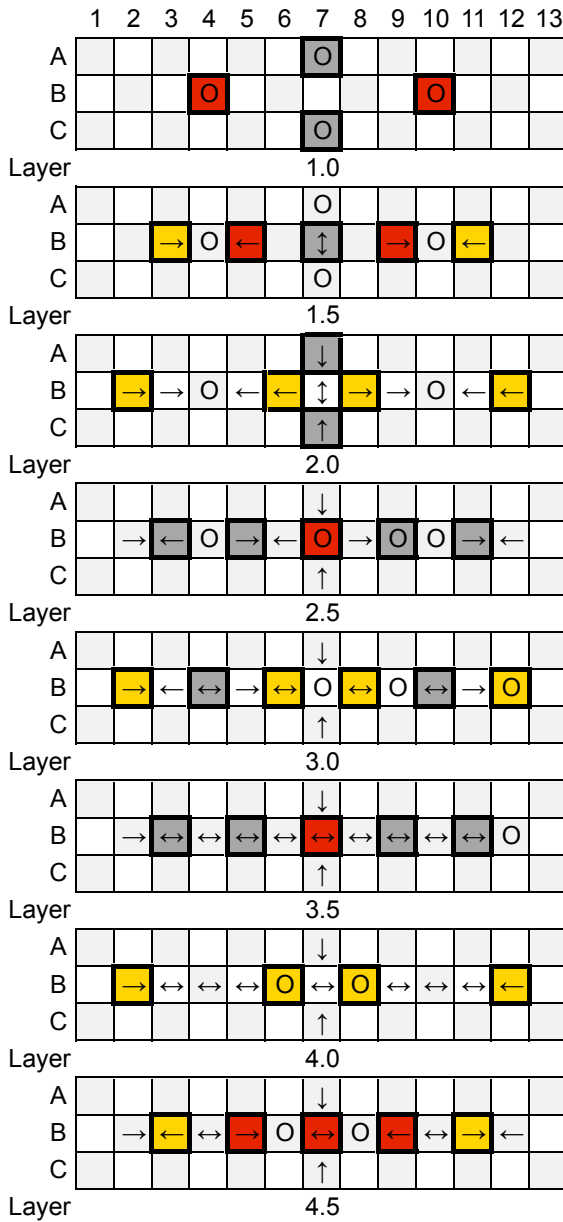

Butterfly 3

Q-BA-DRAW v 1.2

3 50-packs
20-pack

	bottom-exit	single-exit	double-exit	TOTAL	=	108
cubes used	22	53	26	101		
cubes available	5	1	1	7		

WARNING: CHOKING HAZARD-
Toy contains marbles. Not for children under 3 yrs.

Butterfly 3

WARNING: CHOKING HAZARD-
Toy contains marbles. Not for children under 3 yrs.