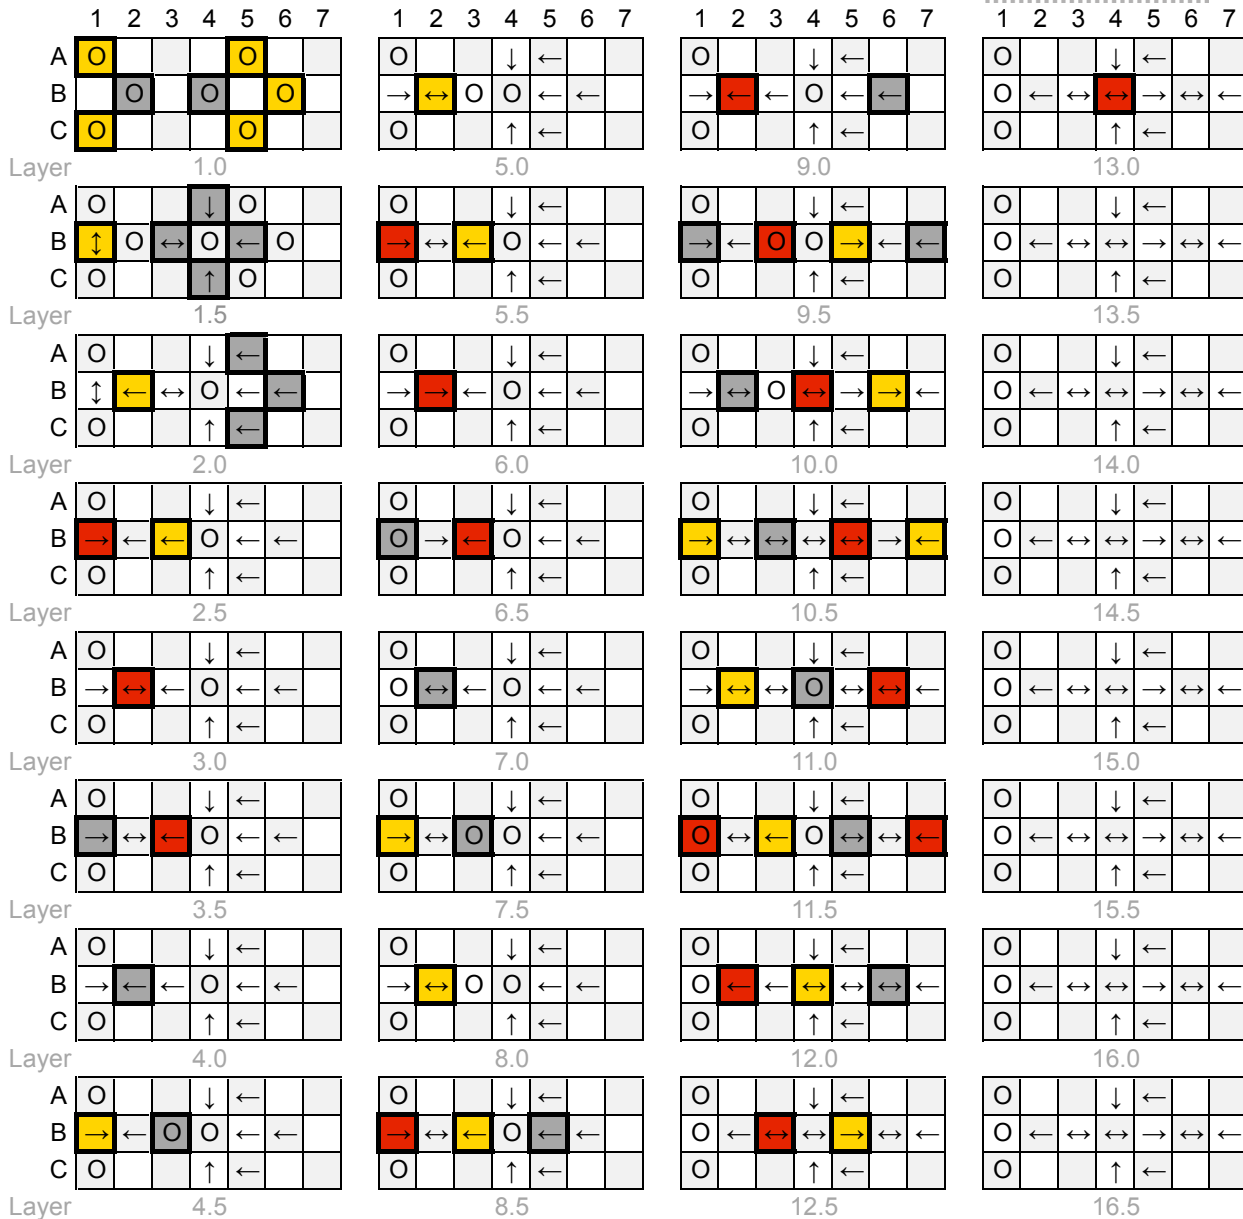

# Candy Cane

Q-BA-DRAW v 1.2

2 50-packs  
20-pack

	bottom-exit	single-exit	double-exit	TOTAL	=	72
cubes used	13	33	17	63		
cubes available	5	3	1	9		

**WARNING: CHOKING HAZARD-**  
Toy contains marbles. Not for children under 3 yrs.