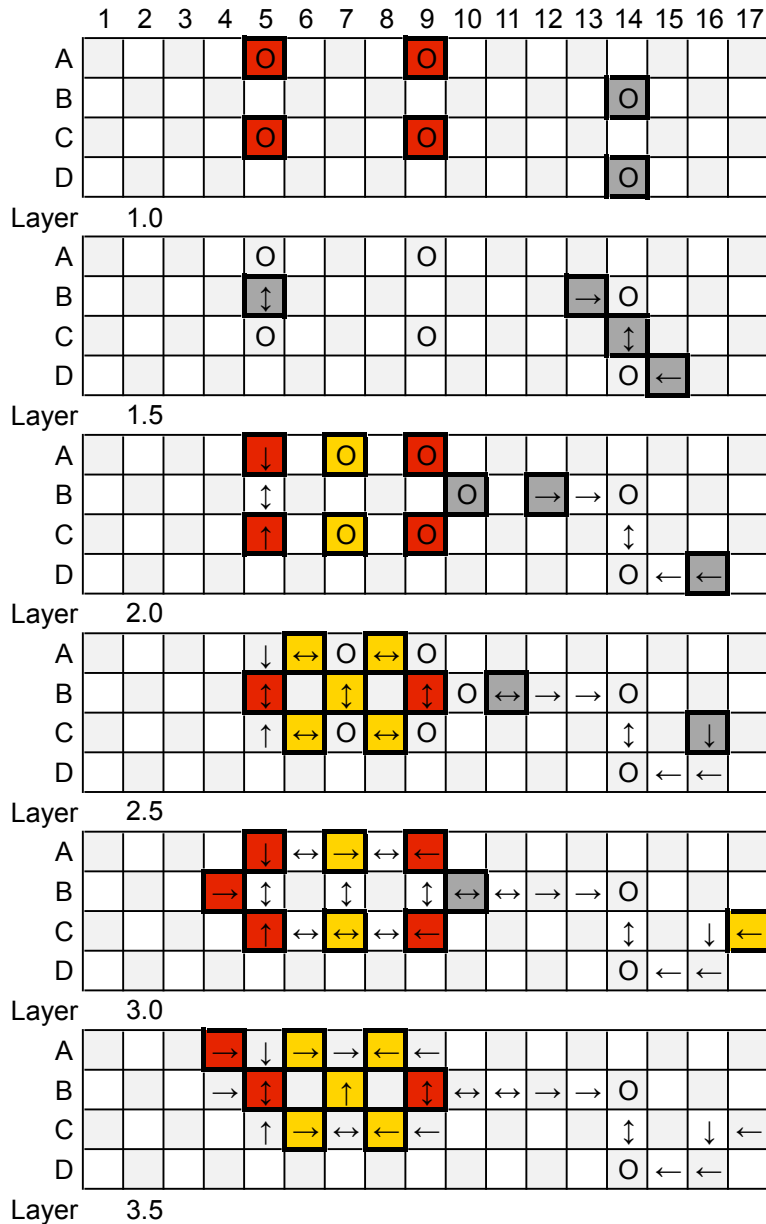

Dino 1

2 50-packs
20-packs

	bottom-exit	single-exit	double-exit	TOTAL	=	72
cubes used	14	36	16	66		
cubes available	4		2	6		

* NOTE: on Layer 2.0 attach cubes A7, C7, B10 from below after Layer 2.5

WARNING: CHOKING HAZARD-
Toy contains marbles. Not for children under 3 yrs.

Dino 1

PAGE 2

	1	2	3	4	5	6	7	8	9	10	11	12	13	14	15	16	17
A				→	↓	→	→	←	←								
B				↑	↕	↑	↑	↑	↕	↔	↔	→	→	O			
C					↑	→	←	←						↕		↓	←
D														O	←	←	

Layer 4.0

A				↓	↓	→	→	←	←								
B				↑	↔	↑	↑	↑	↕	↔	↔	→	→	O			
C					↑	→	←	←	←					↕		↓	←
D														O	←	←	

Layer 4.5

A				↓	↓	→	→	←	←								
B				→	↔	↑	↑	↑	↕	↔	↔	→	→	O			
C					↑	→	←	←	←					↕		↓	←
D														O	←	←	

Layer 5.0

A				↓	↓	→	→	←	←								
B				→	↔	↑	↑	↑	↕	↔	↔	→	→	O			
C					↑	→	←	←	←					↕		↓	←
D														O	←	←	

Layer 5.5

A				→	↓	↓	→	→	←	←							
B				→	↔	↑	↑	↑	↕	↔	↔	→	→	O			
C					↑	→	←	←	←					↕		↓	←
D														O	←	←	

Layer 6.0

A				→	○	↓	→	→	←	←							
B				→	↔	↑	↑	↑	↕	↔	↔	→	→	O			
C					↑	→	←	←	←					↕		↓	←
D														O	←	←	