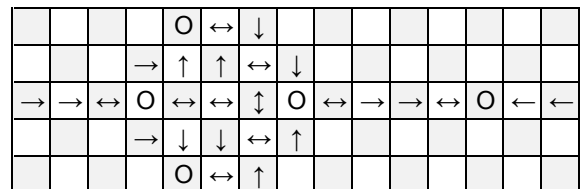

Fish 4

PAGE 2

10.5

WARNING: CHOKING HAZARD-
Toy contains marbles. Not for children under 3 yrs.