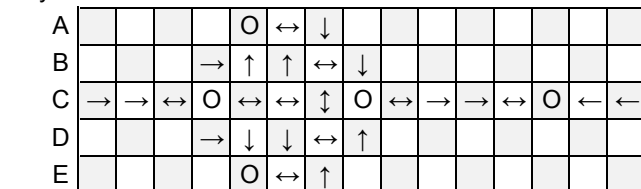

# Fish 4

Q-BA-DRAW v 1.2

3 50-packs  
20-pack

	bottom-exit	single-exit	double-exit	TOTAL	=	108
cubes used	27	52	24	103		
cubes available		2	3	5		

**WARNING: CHOKING HAZARD-**  
Toy contains marbles. Not for children under 3 yrs.

# Fish 4

PAGE 2

Layer 7.0

Layer 7.5

Layer 8.0

Layer 8.5

Layer 9.0

Layer 9.5