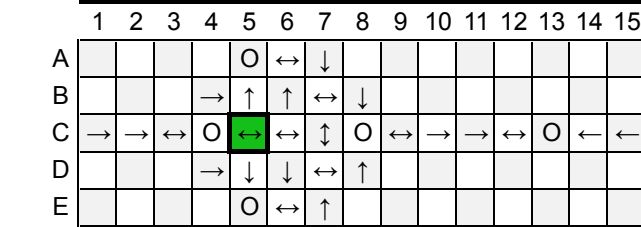

# Fish 4

Q-BA-DRAW v 1.2

3 50-packs  
20-pack

	bottom-exit	single-exit	double-exit	TOTAL	=	108
cubes used	27	52	24	103		
cubes available		2	3	5		

**WARNING: CHOKING HAZARD-**  
Toy contains marbles. Not for children under 3 yrs.

# Fish 4

PAGE 2

Layer 7.0

Layer 7.5

Layer 8.0

Layer 8.5

Layer 9.0

Layer 9.5