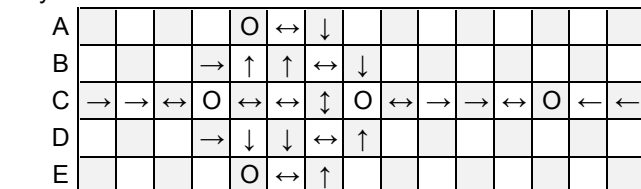

# Fish 4

Q-BA-DRAW v 1.2

3 50-packs  
20-pack

	bottom-exit	single-exit	double-exit	TOTAL	=	108
cubes used	27	52	24	103		
cubes available		2	3	5		

**WARNING: CHOKING HAZARD-**  
Toy contains marbles. Not for children under 3 yrs.

# Fish 4

PAGE 2

Layer 7.0

Layer 7.5

Layer 8.0

Layer 8.5

Layer 9.0

Layer 9.5