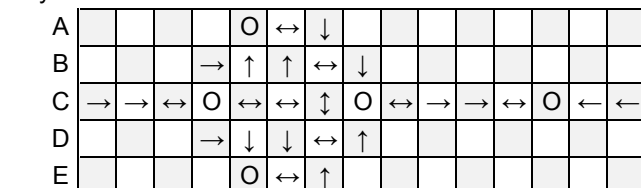

# Fish 4

Q-BA-DRAW v 1.2

3 50-packs  
20-pack

	bottom-exit	single-exit	double-exit	TOTAL	=	108
cubes used	27	52	24	103		
cubes available		2	3	5		

**WARNING: CHOKING HAZARD-**  
Toy contains marbles. Not for children under 3 yrs.

# Fish 4

PAGE 2

Layer 7.0

Layer 7.5

Layer 8.0

Layer 8.5

Layer 9.0

Layer 9.5