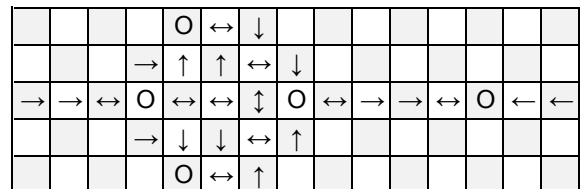

Fish 4

PAGE 2

11.0

WARNING: CHOKING HAZARD-
Toy contains marbles. Not for children under 3 yrs.