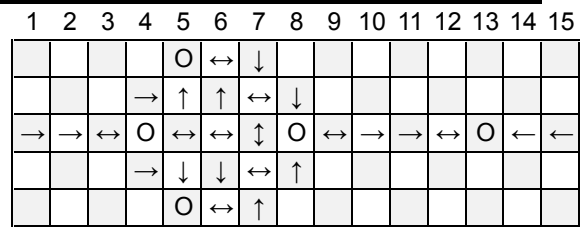

# Fish 4

Q-BA-DRAW v 1.2

3 50-packs  
20-pack

	bottom-exit	single-exit	double-exit	TOTAL	=	108
cubes used	27	52	24	103		
cubes available		2	3	5		

**WARNING: CHOKING HAZARD-**  
Toy contains marbles. Not for children under 3 yrs.

# Fish 4

PAGE 2

Layer 7.0

Layer 7.5

Layer 8.0

Layer 8.5

Layer 9.0

Layer 9.5