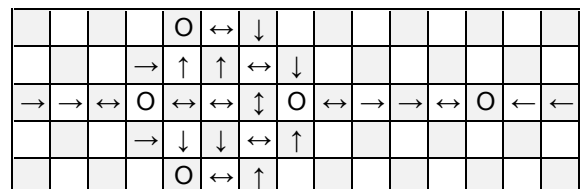

Fish 4

PAGE 2

11.5

WARNING: CHOKING HAZARD-
Toy contains marbles. Not for children under 3 yrs.