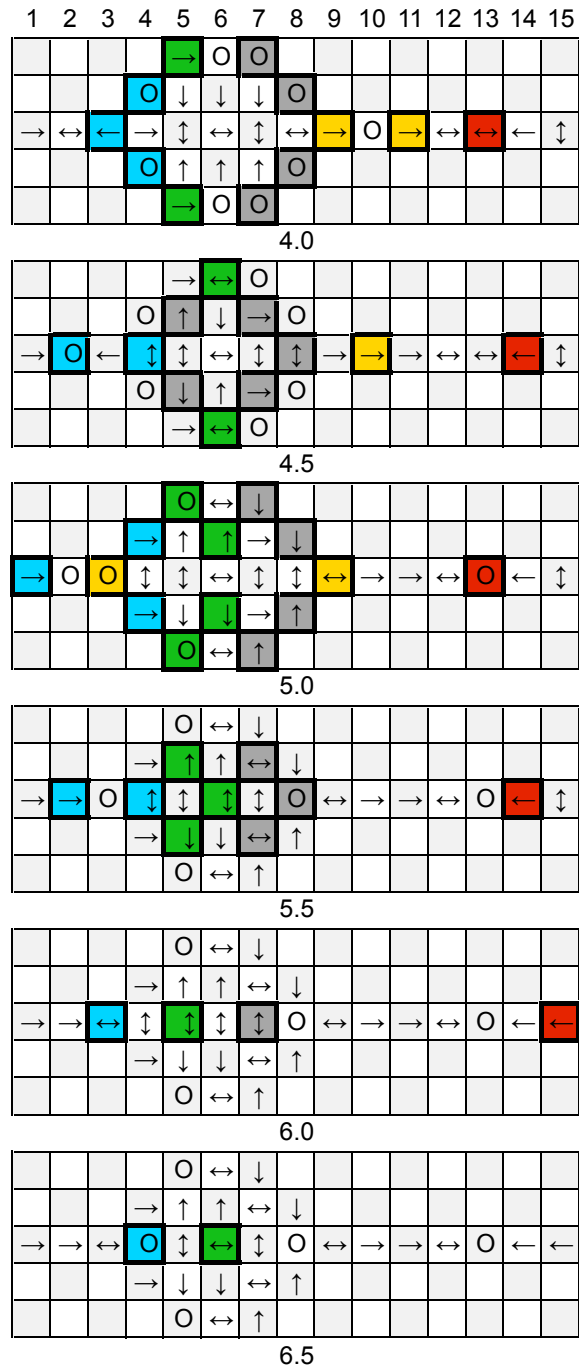

# Fish 4

Q-BA-DRAW v 1.2

3 50-packs  
20-pack

	bottom-exit	single-exit	double-exit	TOTAL	=	108
cubes used	27	52	24	103		
cubes available		2	3	5		

**WARNING: CHOKING HAZARD-**  
Toy contains marbles. Not for children under 3 yrs.

# Fish 4

PAGE 2

Layer 7.0

Layer 7.5

Layer 8.0

Layer 8.5

Layer 9.0

Layer 9.5

10.0

10.5

11.0

11.5

12.0

12.5

**WARNING: CHOKING HAZARD-**  
Toy contains marbles. Not for children under 3 yrs.