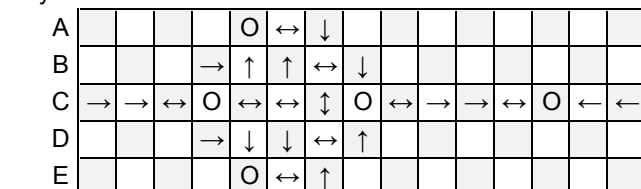

# Fish 4

Q-BA-DRAW v 1.2

3 50-packs  
20-pack

	bottom-exit	single-exit	double-exit	TOTAL	=	108
cubes used	27	52	24	103		
cubes available		2	3	5		

**WARNING: CHOKING HAZARD-**  
Toy contains marbles. Not for children under 3 yrs.

# Fish 4

PAGE 2

Layer 7.0

Layer 7.5

Layer 8.0

Layer 8.5

Layer 9.0

Layer 9.5