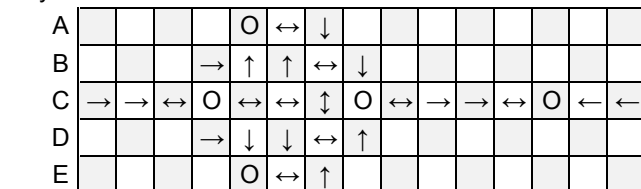

# Fish 4

Q-BA-DRAW v 1.2

3 50-packs  
20-pack

	bottom-exit	single-exit	double-exit	TOTAL	=	108
cubes used	27	52	24	103		
cubes available		2	3	5		

**WARNING: CHOKING HAZARD-**  
Toy contains marbles. Not for children under 3 yrs.

# Fish 4

PAGE 2

Layer 7.0

Layer 7.5

Layer 8.0

Layer 8.5

Layer 9.0

Layer 9.5