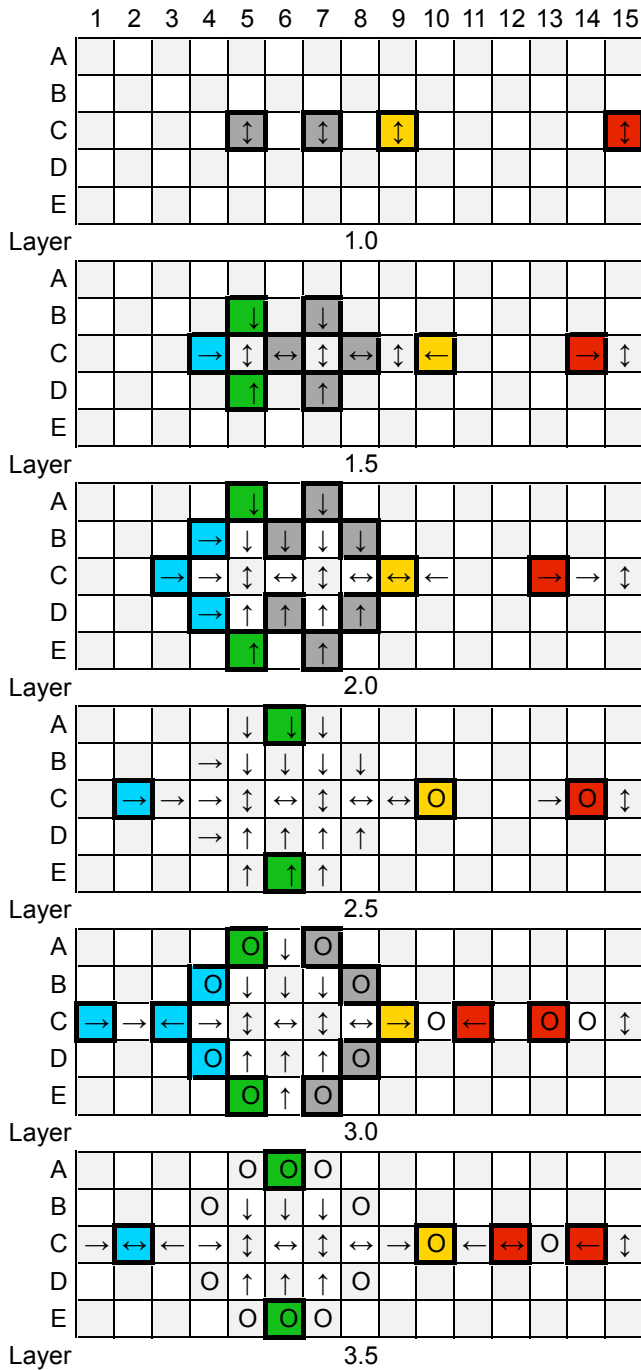

# Fish 4

Q-BA-DRAW v 1.2

3 50-packs  
20-pack

	bottom-exit	single-exit	double-exit	TOTAL	=	108
cubes used	27	52	24	103		
cubes available		2	3	5		

**WARNING: CHOKING HAZARD-**  
Toy contains marbles. Not for children under 3 yrs.

# Fish 4

PAGE 2

Layer 7.0

Layer 7.5

Layer 8.0

Layer 8.5

Layer 9.0

Layer 9.5

10.0

10.5

11.0

11.5

12.0

12.5

**WARNING: CHOKING HAZARD-**  
Toy contains marbles. Not for children under 3 yrs.