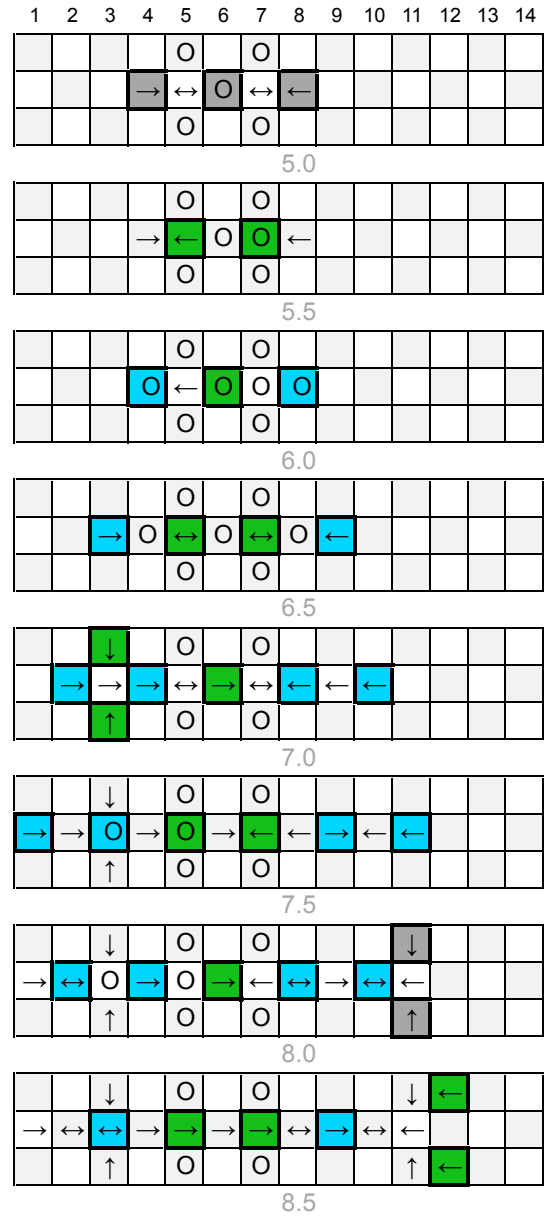

Fish 3

Q-BA-DRAW v 1.2

2 50-packs
20-pack

	bottom-exit	single-exit	double-exit	TOTAL = 72
cubes used	15	36	18	69
cubes available	3	3	4	3

WARNING: CHOKING HAZARD-
Toy contains marbles. Not for children under 3 yrs.

Fish 3

PAGE 2

WARNING: CHOKING HAZARD-
Toy contains marbles. Not for children under 3 yrs.