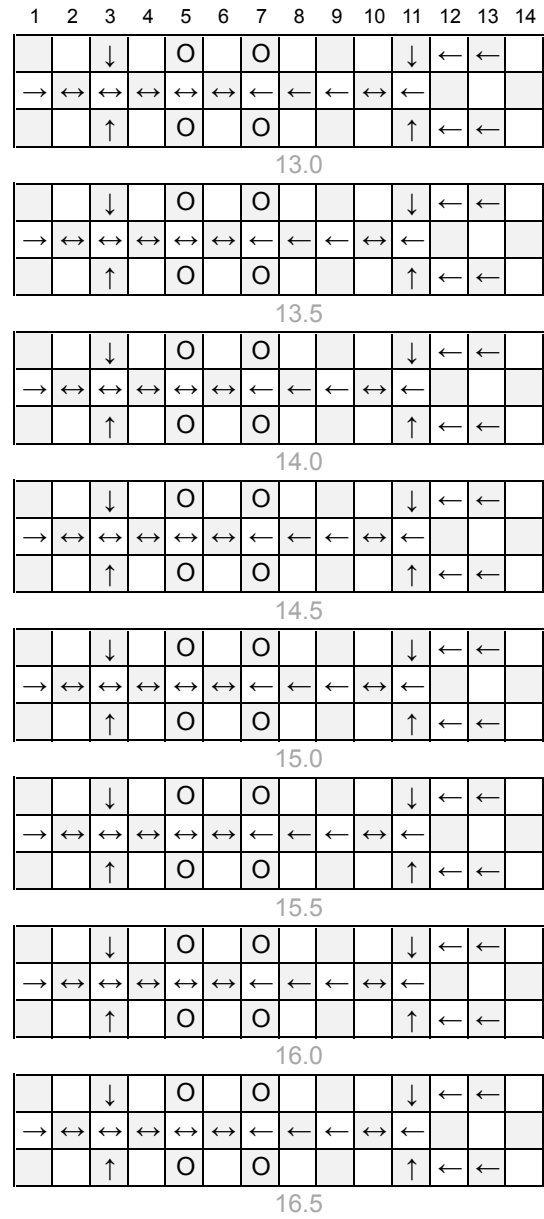

Fish 3

Q-BA-DRAW v 1.2

2 50-packs
20-pack

	bottom-exit	single-exit	double-exit	TOTAL = 72
cubes used	15	36	18	69
cubes available	3	3	4	3

WARNING: CHOKING HAZARD-
Toy contains marbles. Not for children under 3 yrs.

Fish 3

PAGE 2

WARNING: CHOKING HAZARD-
Toy contains marbles. Not for children under 3 yrs.