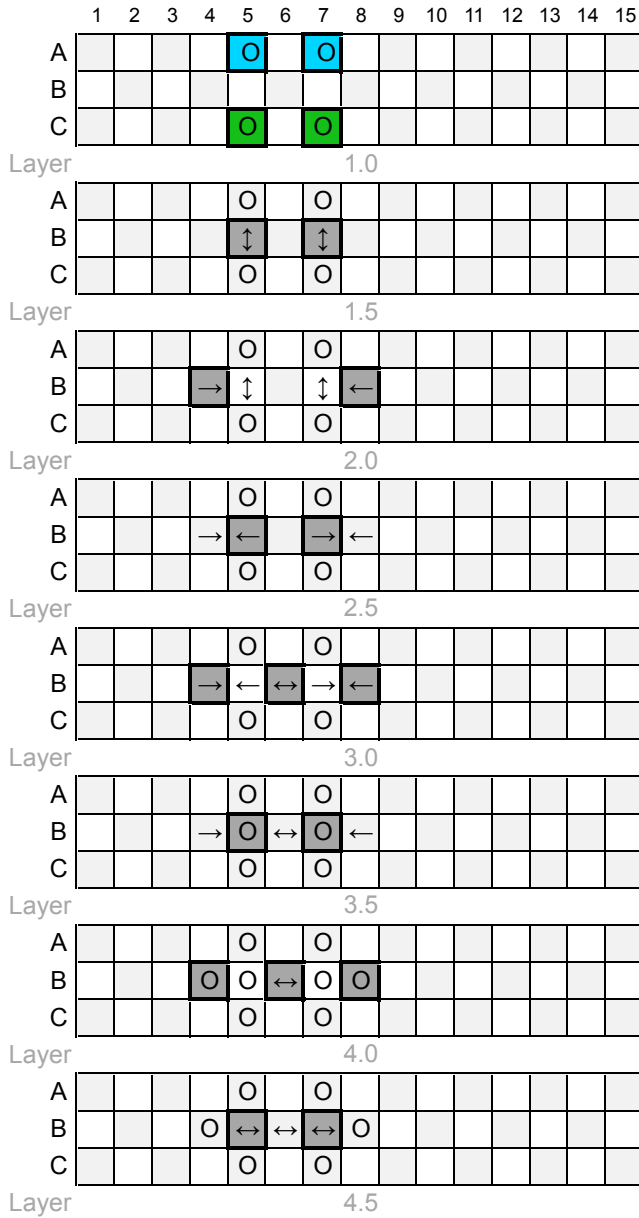

Fish 3

Q-BA-DRAW v 1.2

2 50-packs
20-pack

	bottom-exit	single-exit	double-exit	TOTAL = 72
cubes used	15	36	18	69
cubes available	3	3	4	3

WARNING: CHOKING HAZARD-
Toy contains marbles. Not for children under 3 yrs.

Fish 3

PAGE 2

WARNING: CHOKING HAZARD-
Toy contains marbles. Not for children under 3 yrs.