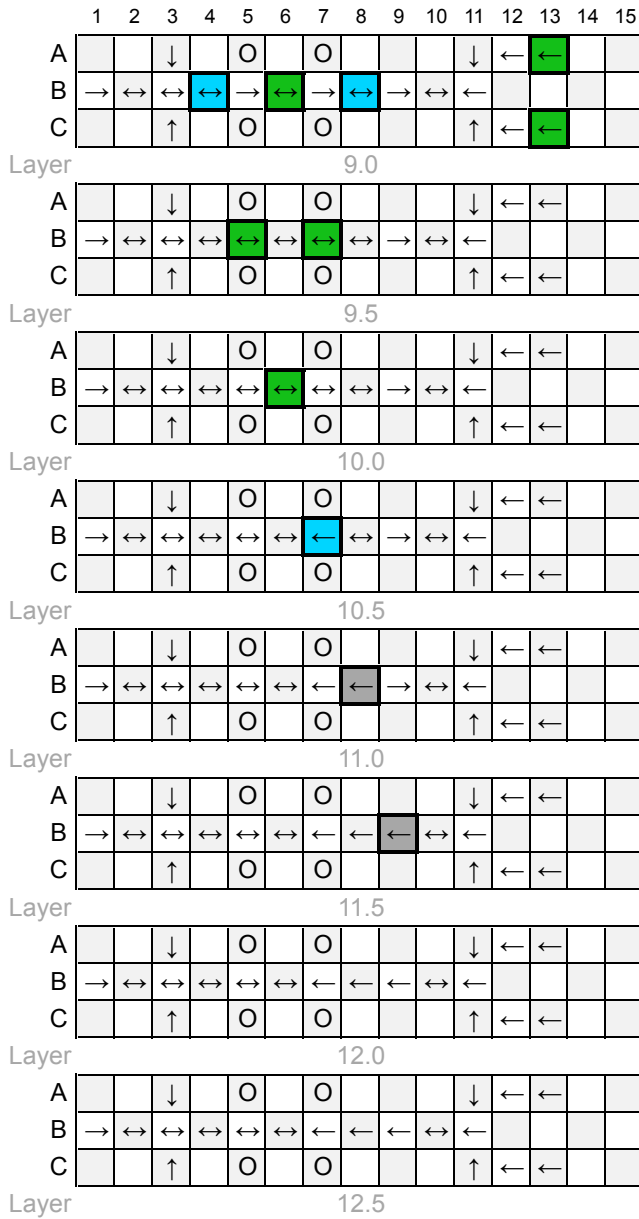

Fish 3

Q-BA-DRAW v 1.2

2 50-packs
20-pack

	bottom-exit	single-exit	double-exit	TOTAL = 72
cubes used	15	36	18	69
cubes available	3	3	4	3

WARNING: CHOKING HAZARD-
Toy contains marbles. Not for children under 3 yrs.

Fish 3

PAGE 2

WARNING: CHOKING HAZARD-
Toy contains marbles. Not for children under 3 yrs.