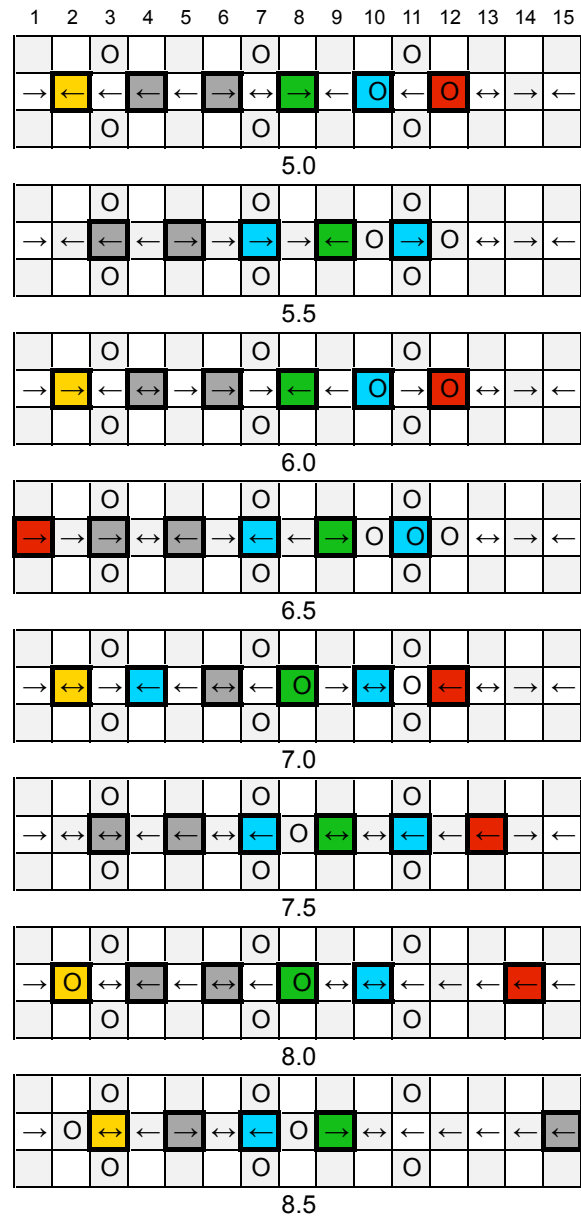

Fish 5

Q-BA-DRAW v 1.2

3 50-packs
20-pack

	bottom-exit	single-exit	double-exit	TOTAL	=	108
cubes used	24	53	27	104		
cubes available	3	1		4		

WARNING: CHOKING HAZARD-
Toy contains marbles. Not for children under 3 yrs.

Fish 5

PAGE 2

WARNING: CHOKING HAZARD-
Toy contains marbles. Not for children under 3 yrs.