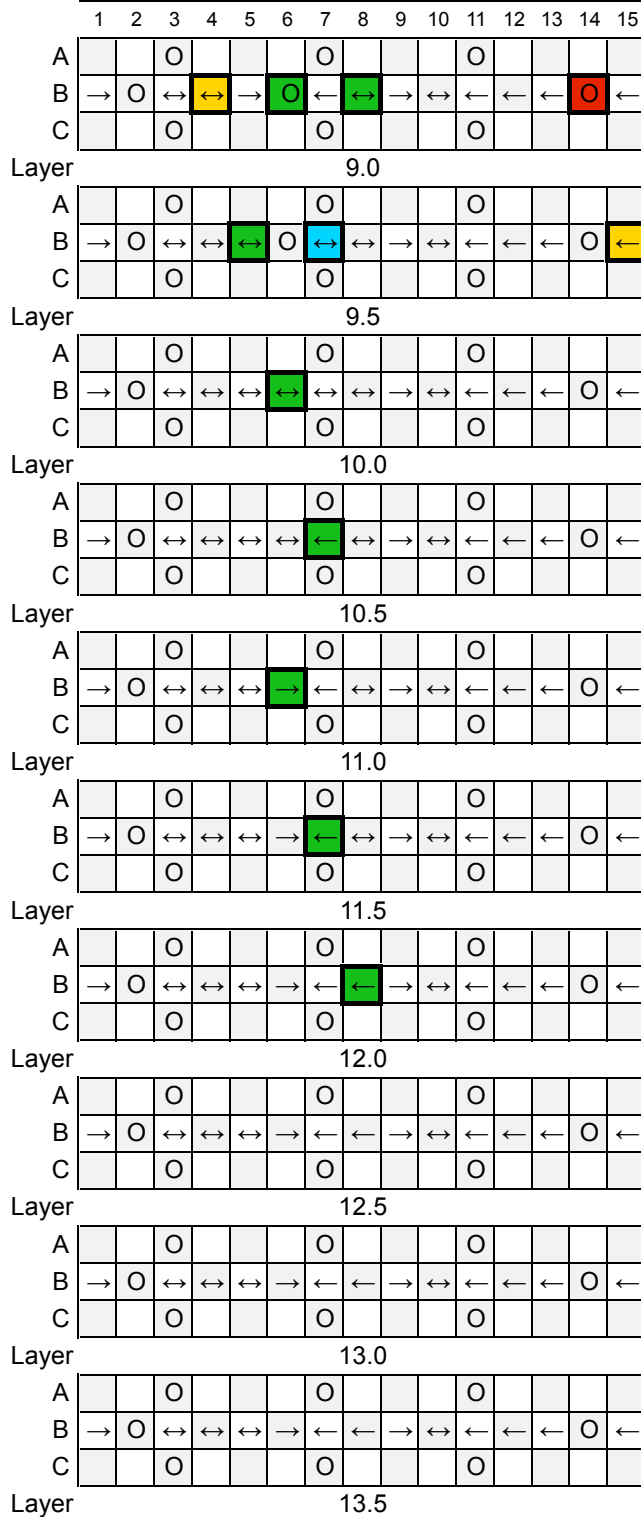

Fish 5

Q-BA-DRAW v 1.2

3 50-packs
20-pack

	bottom-exit	single-exit	double-exit	TOTAL	=	108
cubes used	24	53	27	104		
cubes available	3	1		4		

WARNING: CHOKING HAZARD-
Toy contains marbles. Not for children under 3 yrs.

Fish 5

PAGE 2

WARNING: CHOKING HAZARD-
Toy contains marbles. Not for children under 3 yrs.