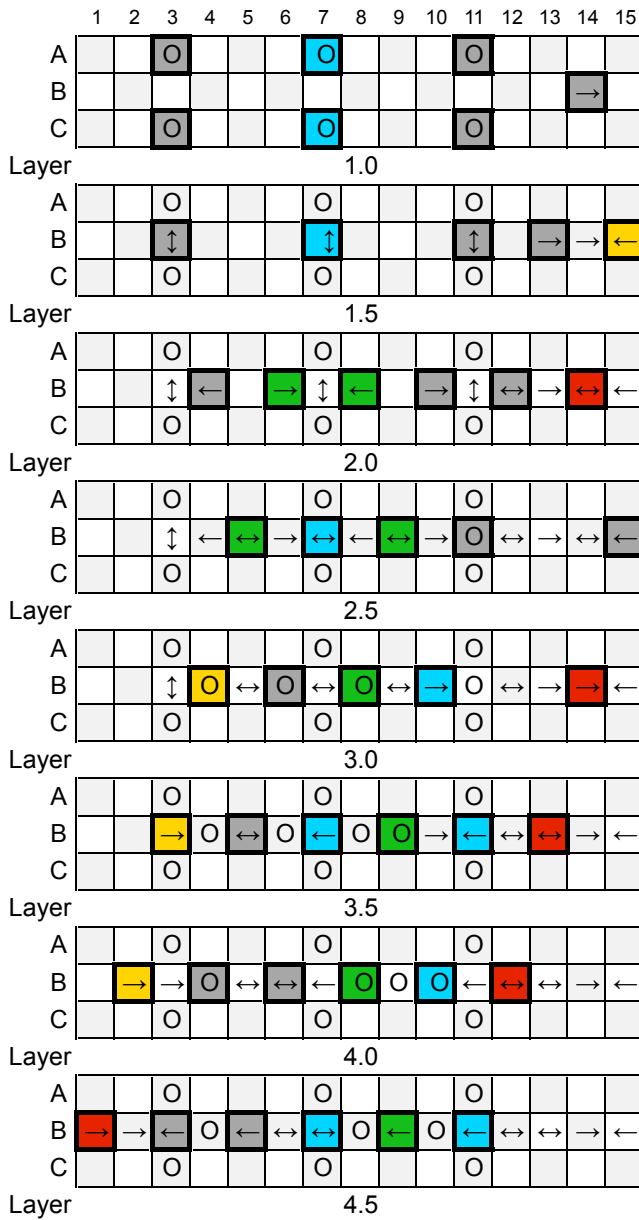

Fish 5

Q-BA-DRAW v 1.2

3 50-packs
20-pack

	bottom-exit	single-exit	double-exit	TOTAL	=	108
cubes used	24	53	27	104		
cubes available	3	1		4		

WARNING: CHOKING HAZARD-
Toy contains marbles. Not for children under 3 yrs.

Fish 5

PAGE 2

WARNING: CHOKING HAZARD-
Toy contains marbles. Not for children under 3 yrs.