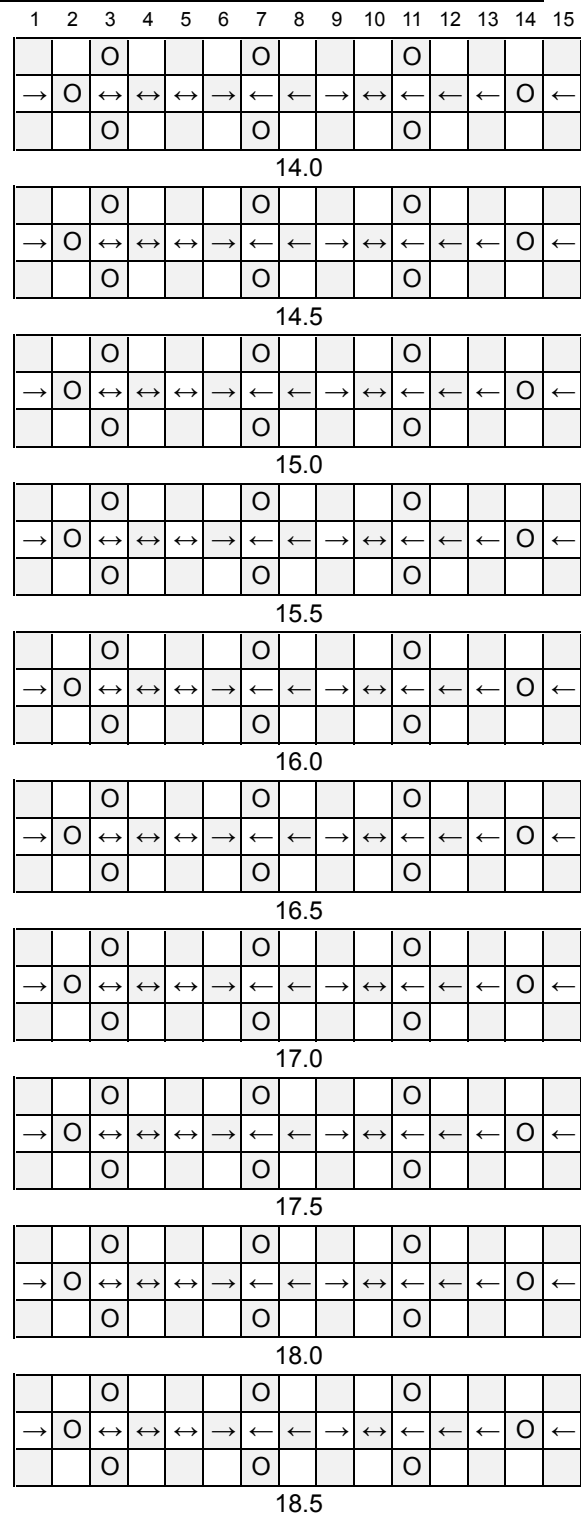

Fish 5

Q-BA-DRAW v 1.2

3 50-packs
20-pack

	bottom-exit	single-exit	double-exit	TOTAL	=	108
cubes used	24	53	27	104		
cubes available	3	1		4		

WARNING: CHOKING HAZARD-
Toy contains marbles. Not for children under 3 yrs.

Fish 5

PAGE 2

WARNING: CHOKING HAZARD-
Toy contains marbles. Not for children under 3 yrs.