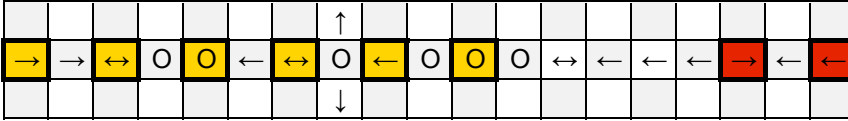

Fish 6

2 50-packs
20-pack

	bottom-exit	single-exit	double-exit	TOTAL	=	72
cubes used	18	36	18	72		
cubes available						

WARNING: CHOKING HAZARD-
Toy contains marbles. Not for children under 3 yrs.

Fish 6

PAGE 2

1 2 3 4 5 6 7 8 9 10 11 12 13 14 15 16 17 18 19

Layer 5.0

Layer 5.5

Layer 6.0

Layer 6.5

Layer 7.0

Layer 7.5