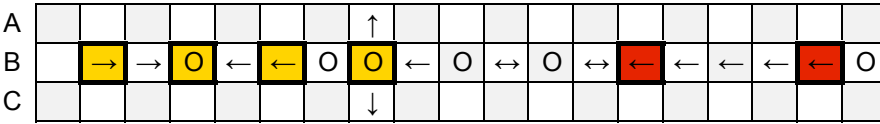

Fish 6

2 50-packs
20-pack

	bottom-exit	single-exit	double-exit	TOTAL	=	72
cubes used	18	36	18	72		
cubes available						

WARNING: CHOKING HAZARD-
Toy contains marbles. Not for children under 3 yrs.

Fish 6

PAGE 2

1 2 3 4 5 6 7 8 9 10 11 12 13 14 15 16 17 18 19

Layer 5.0

Layer 5.5

Layer 6.0

Layer 6.5

Layer 7.0

Layer 7.5