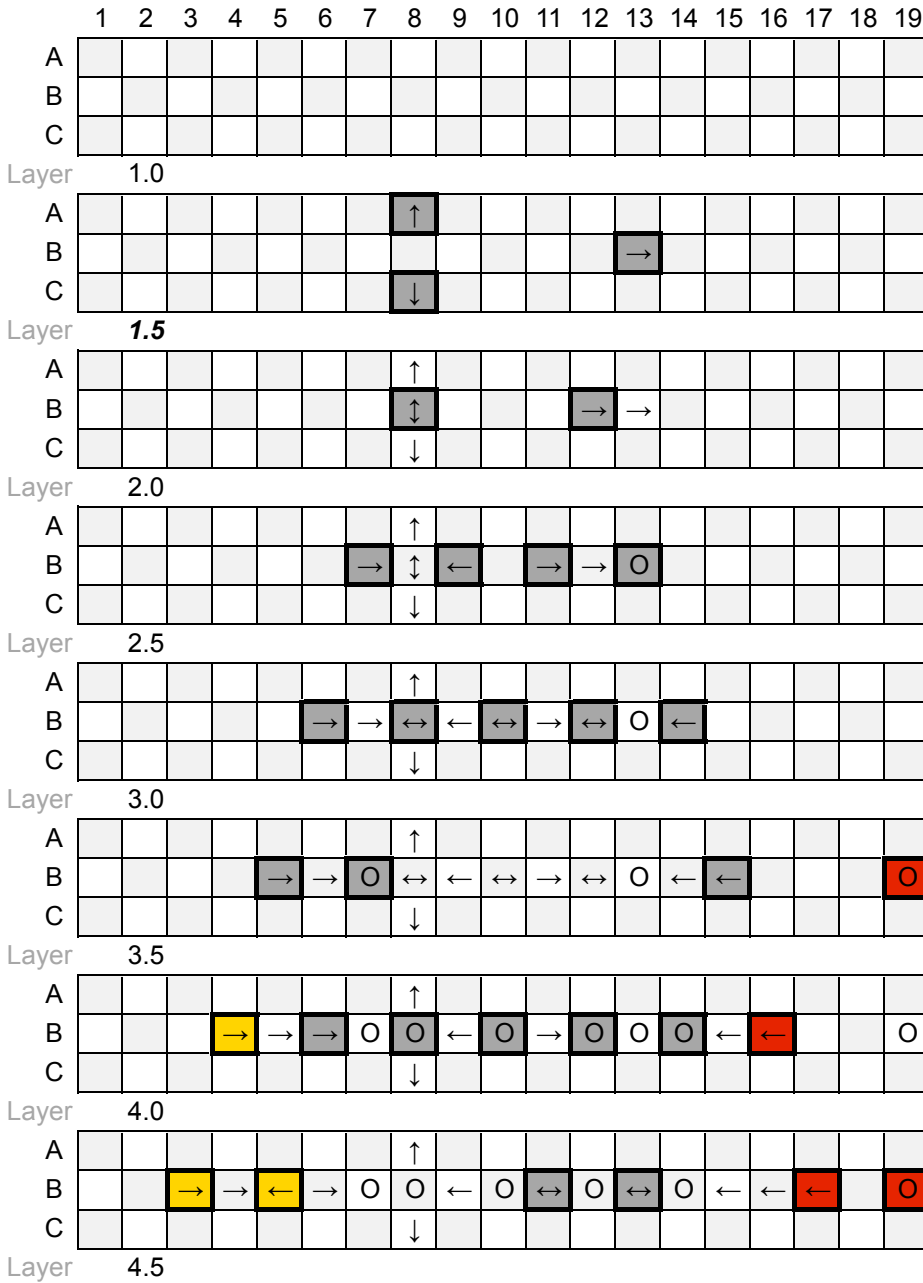

Fish 6

2 50-packs
20-pack

	bottom-exit	single-exit	double-exit	TOTAL	=	72
cubes used	18	36	18	72		
cubes available						

WARNING: CHOKING HAZARD-
Toy contains marbles. Not for children under 3 yrs.

Fish 6

PAGE 2

1 2 3 4 5 6 7 8 9 10 11 12 13 14 15 16 17 18 19

Layer 5.0

Layer 5.5

Layer 6.0

Layer 6.5

Layer 7.0

Layer 7.5

Layer 8.0

Layer 8.5

Layer 9.0

Layer 9.5

WARNING: CHOKING HAZARD-
Toy contains marbles. Not for children under 3 yrs.