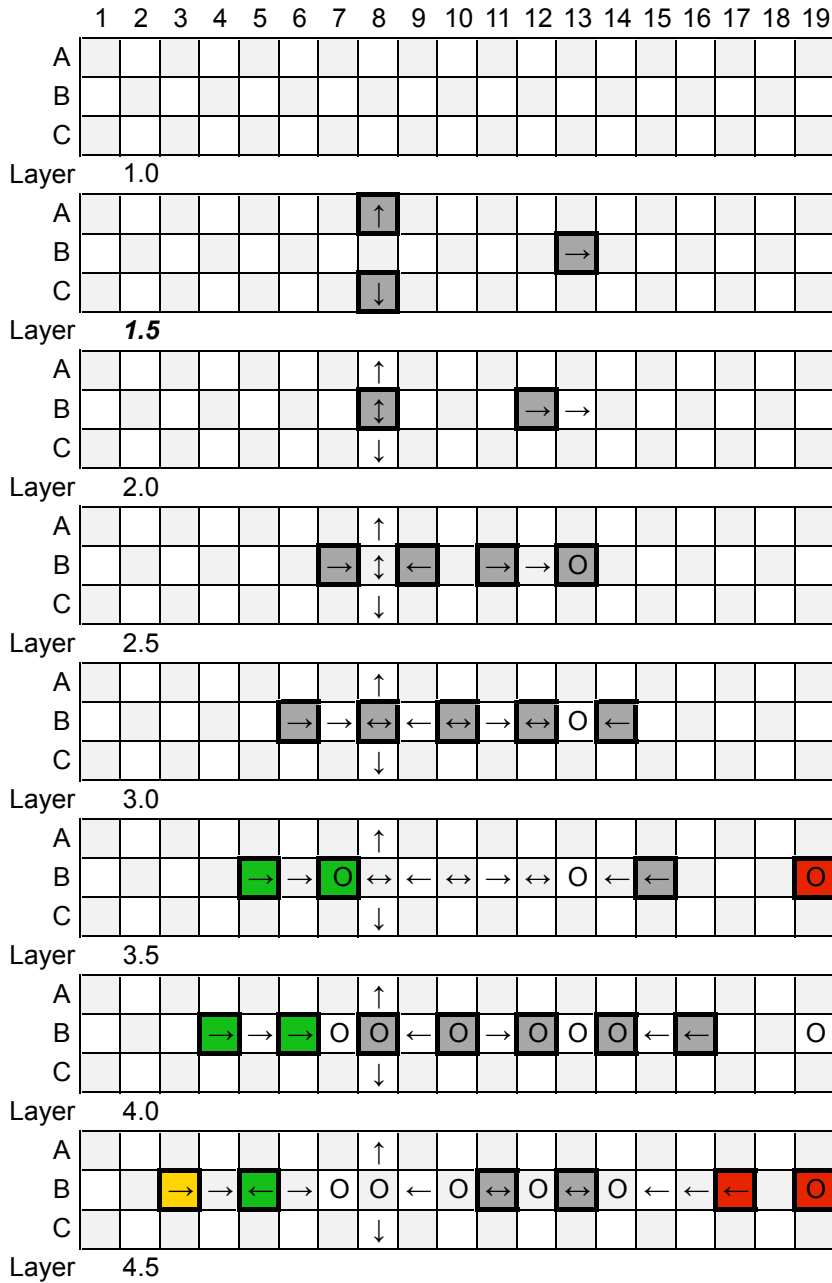

Fish 7

Q-BA-DRAW v 1.2

2 50-packs
20-pack

	bottom-exit	single-exit	double-exit	TOTAL =
cubes used	18	36	18	72
cubes available				

Fish 7

PAGE 2

1 2 3 4 5 6 7 8 9 10 11 12 13 14 15 16 17 18 19

Layer 5.0

Layer 5.5

Layer 6.0

Layer 6.5

Layer 7.0

Layer 7.5

Layer 8.0

Layer 8.5

Layer 9.0

Layer 9.5

WARNING: CHOKING HAZARD-
Toy contains marbles. Not for children under 3 yrs.