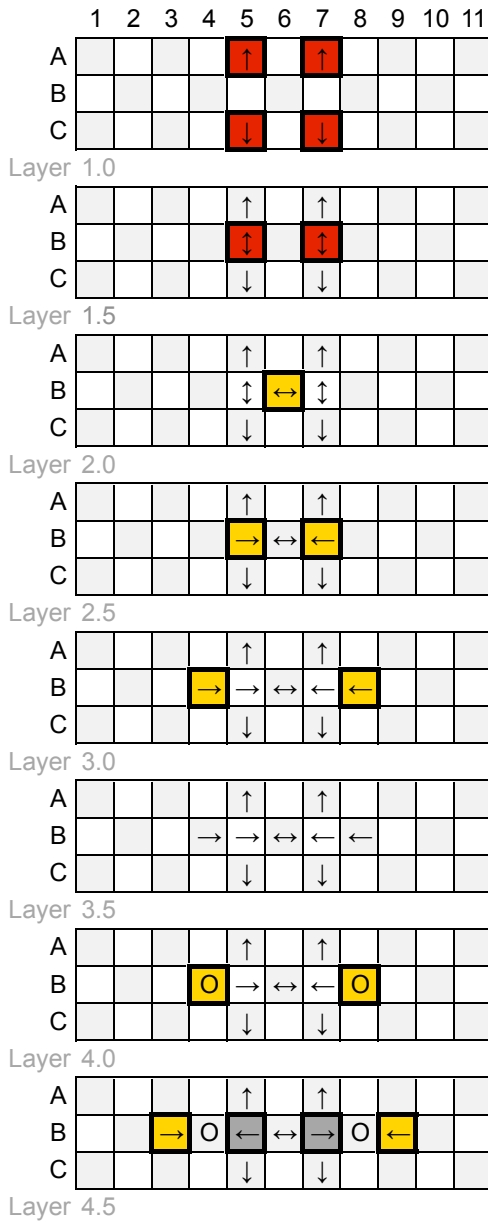

Heart 2

Q-BA-DRAW v 1.2

2 50-packs
20-pack

	bottom-exit	single-exit	double-exit	TOTAL	=	72
cubes used	12	35	12	59		
cubes available	6	1	6	13		

WARNING: CHOKING HAZARD-
Toy contains marbles. Not for children under 3 yrs.

Heart 2

PAGE 2

WARNING: CHOKING HAZARD-
Toy contains marbles. Not for children under 3 yrs.