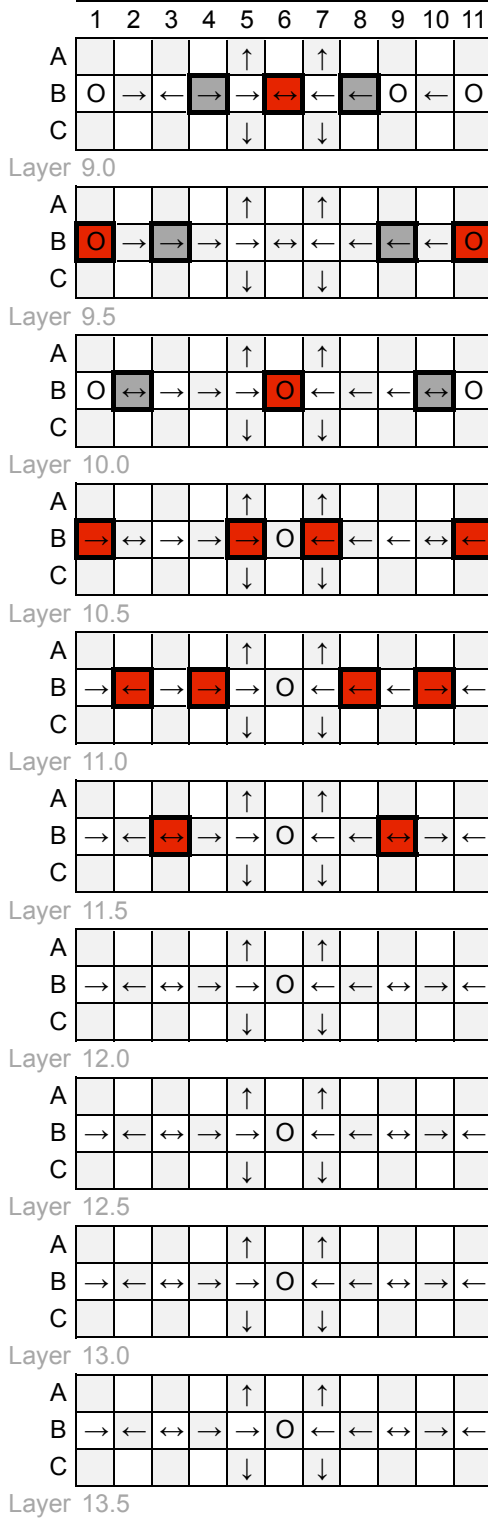

Heart 2

Q-BA-DRAW v 1.2

2 50-packs
20-pack

	bottom-exit	single-exit	double-exit	TOTAL	=	72
cubes used	12	35	12	59		
cubes available	6	1	6	13		

WARNING: CHOKING HAZARD-
Toy contains marbles. Not for children under 3 yrs.

Heart 2

PAGE 2

WARNING: CHOKING HAZARD-
Toy contains marbles. Not for children under 3 yrs.