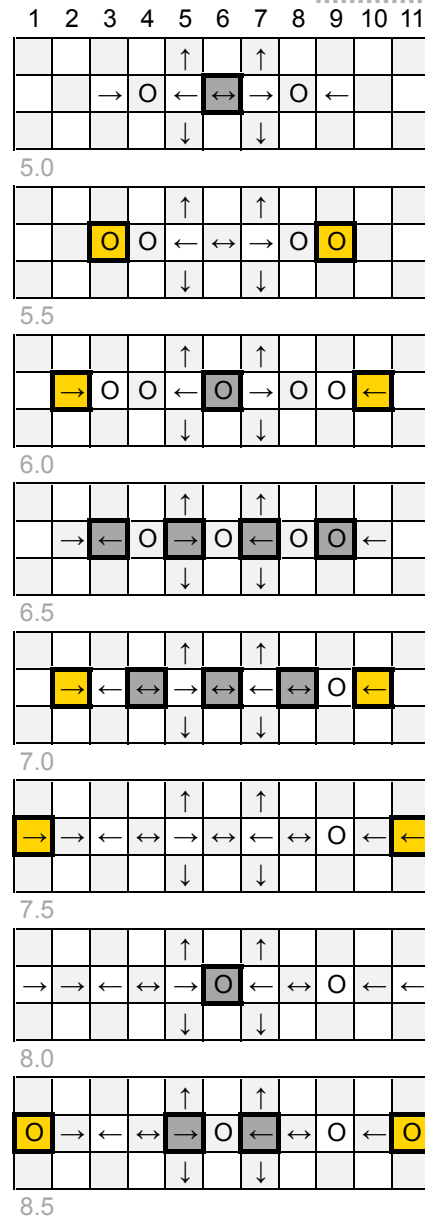

Heart 2

Q-BA-DRAW v 1.2

2 50-packs
20-pack

	bottom-exit	single-exit	double-exit	TOTAL	=	72
cubes used	12	35	12	59		
cubes available	6	1	6	13		

WARNING: CHOKING HAZARD-
Toy contains marbles. Not for children under 3 yrs.

Heart 2

PAGE 2

WARNING: CHOKING HAZARD-
Toy contains marbles. Not for children under 3 yrs.