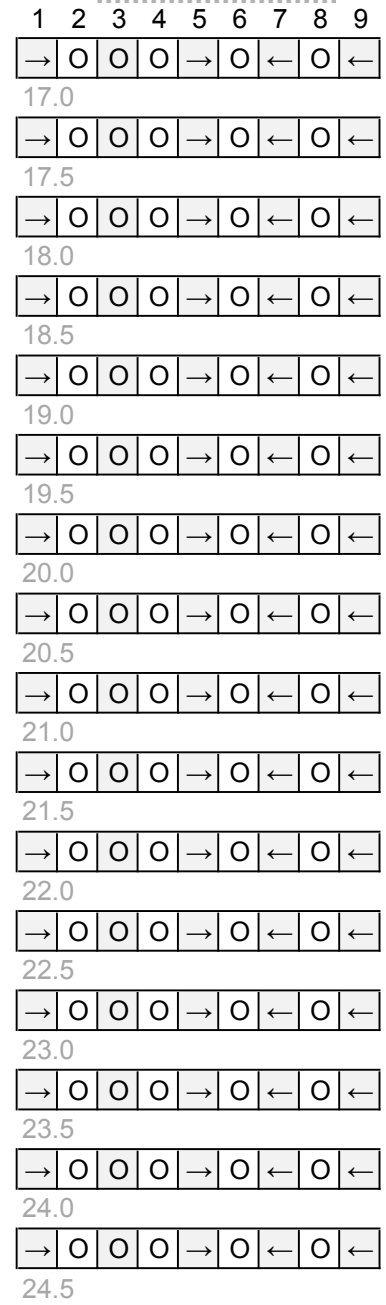

# Landscape

Q-BA-DRAW v 1.2

2 50-packs  
20-pack

	bottom-exit	single-exit	double-exit	TOTAL =
cubes used	18	36	18	72
cubes available				

**WARNING: CHOKING HAZARD-**  
Toy contains marbles. Not for children under 3 yrs.