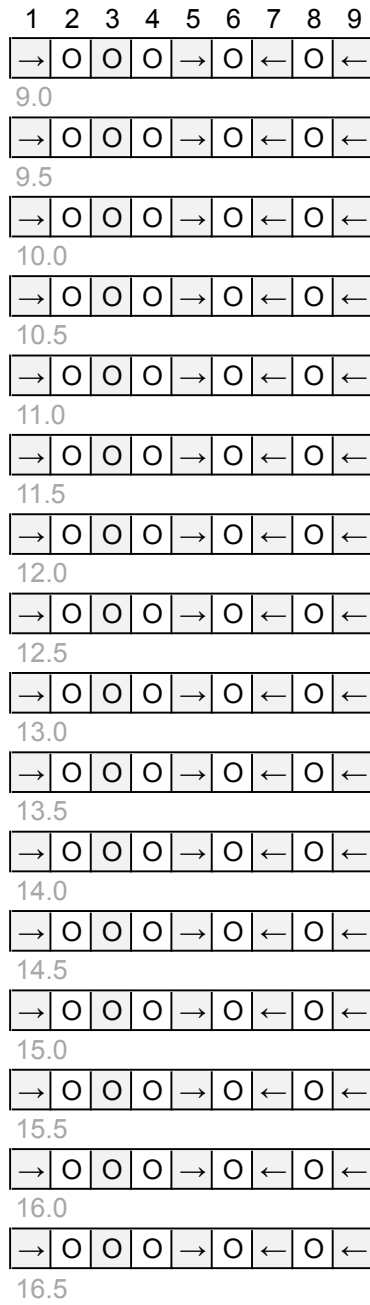

# Landscape

Q-BA-DRAW v 1.2

2 50-packs  
20-pack

	bottom-exit	single-exit	double-exit	TOTAL =
cubes used	18	36	18	72
cubes available				

**WARNING: CHOKING HAZARD-**  
Toy contains marbles. Not for children under 3 yrs.