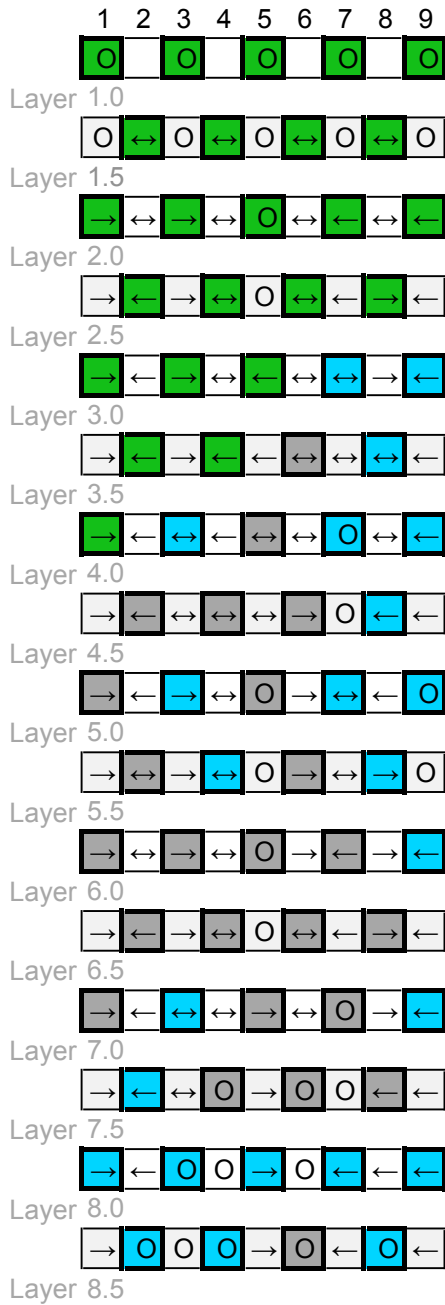

# Landscape

Q-BA-DRAW v 1.2

2 50-packs  
20-pack

	bottom-exit	single-exit	double-exit	TOTAL =
cubes used	18	36	18	72
cubes available				

**WARNING: CHOKING HAZARD-**  
Toy contains marbles. Not for children under 3 yrs.