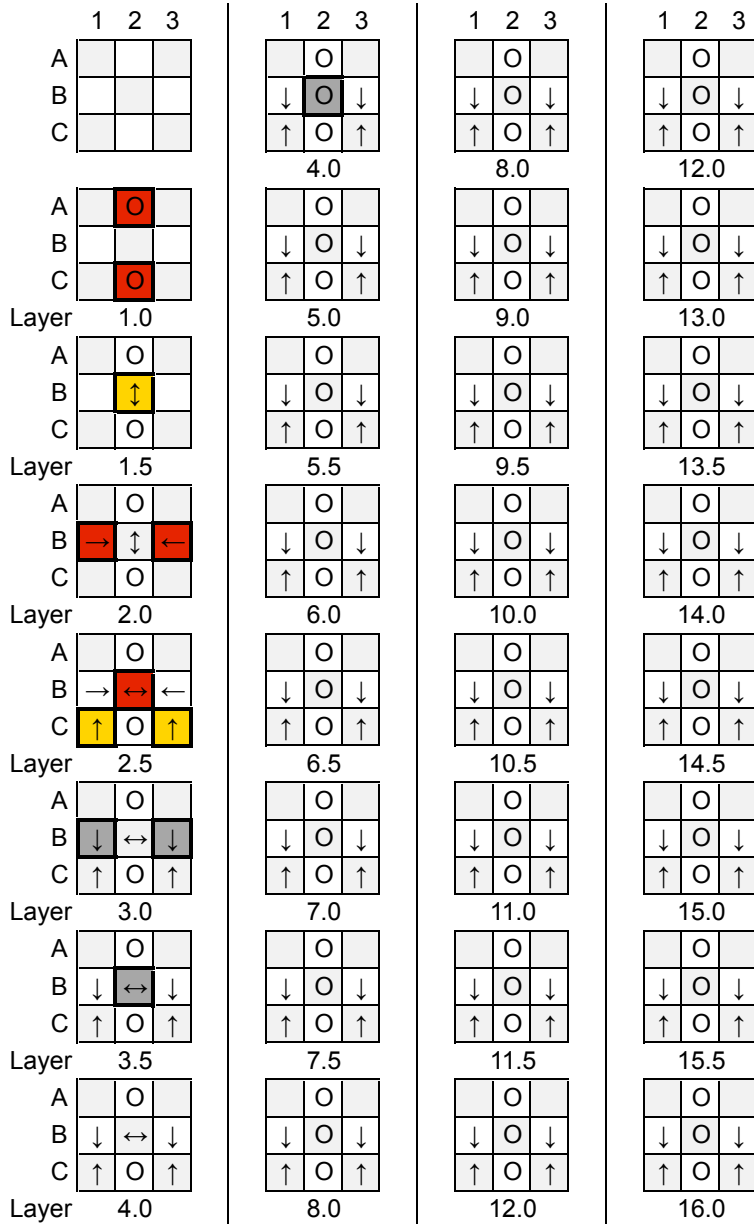

# Robot 3

Q-BA-DRAW v 1.2

50-pack  
1 20-pack

	bottom-exit	single-exit	double-exit	TOTAL =
cubes used	3	6	3	12
cubes available				

**WARNING: CHOKING HAZARD-**  
Toy contains marbles. Not for children under 3 yrs.