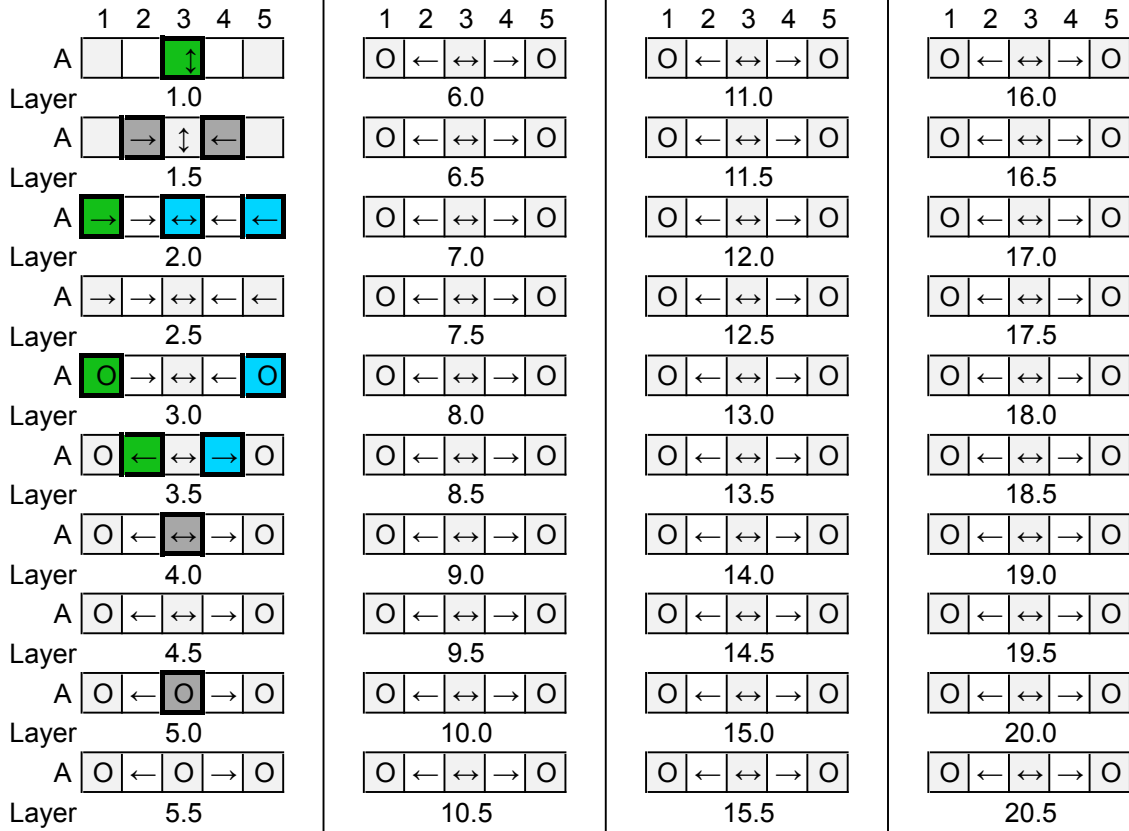

Sculpture 2

50-pack
1 20-pack

	bottom-exit	single-exit	double-exit	TOTAL = 12
cubes used	3	6	3	12
cubes available				

WARNING: CHOKING HAZARD-
Toy contains marbles. Not for children under 3 yrs.