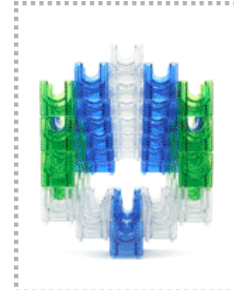

Sculpture 3

Q-BA-DRAW v 1.2

2 50-packs
20-pack

	bottom-exit	single-exit	double-exit	TOTAL =	72
cubes used	5	36	18	59	
cubes available	13	18	3	13	

WARNING: CHOKING HAZARD-
Toy contains marbles. Not for children under 3 yrs.