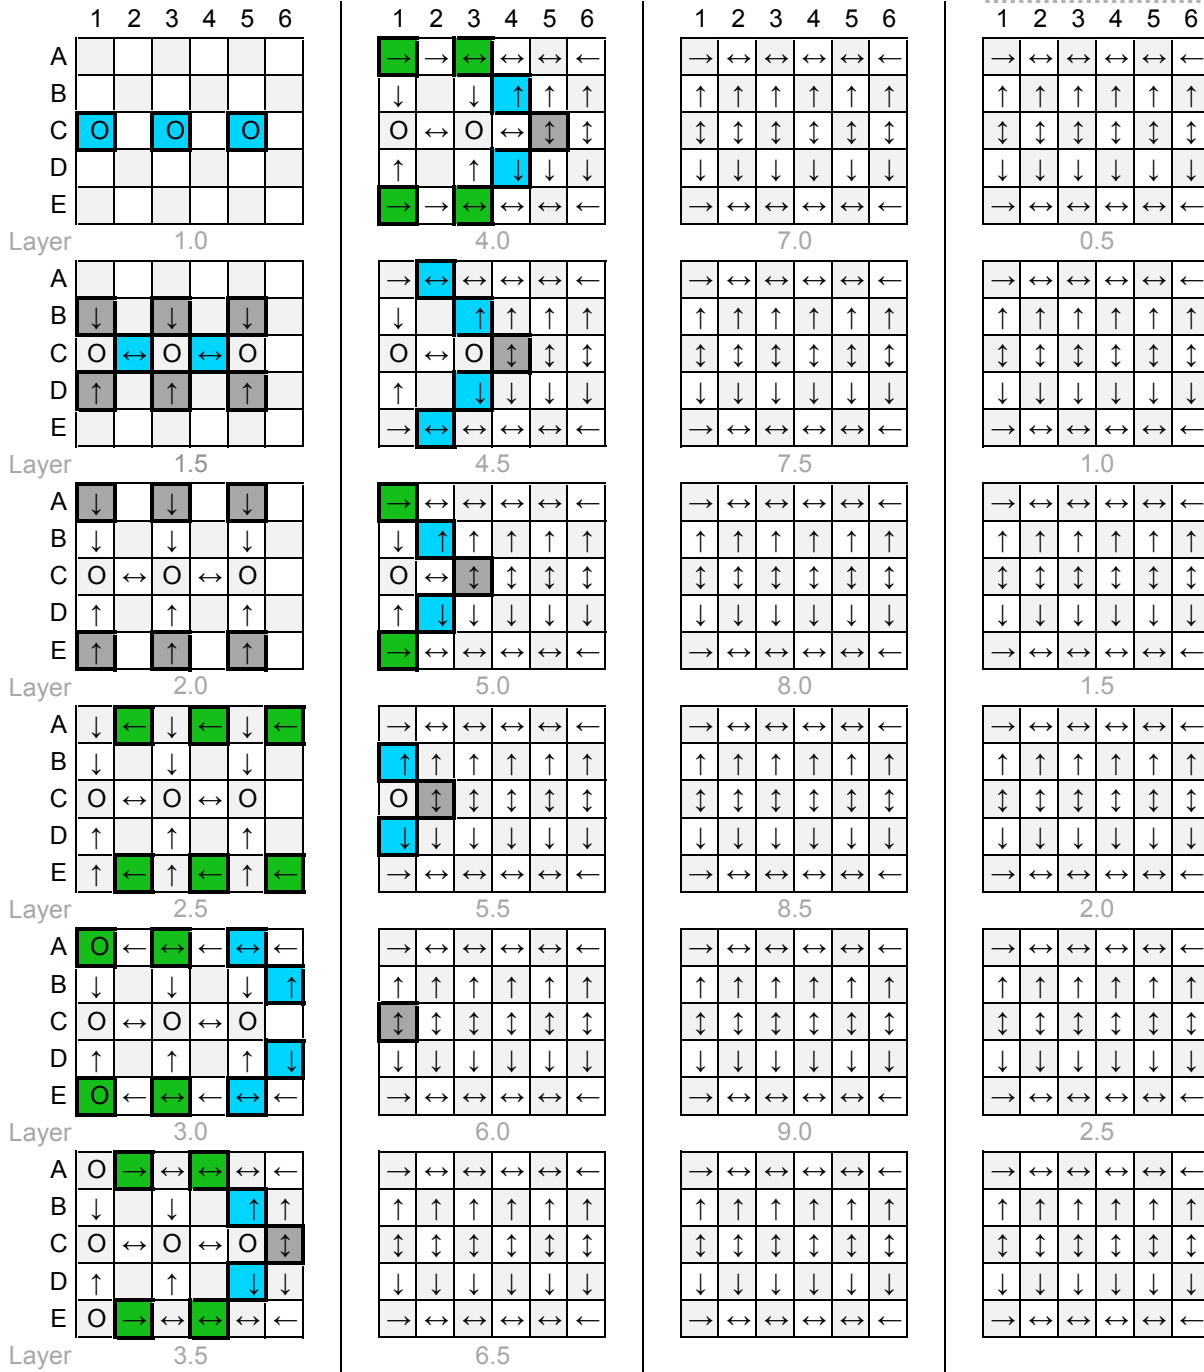

Sculpture 3

Q-BA-DRAW v 1.2

2 50-packs
20-pack

	bottom-exit	single-exit	double-exit	TOTAL =	72
cubes used	5	36	18	59	
cubes available	13	18	3	13	

WARNING: CHOKING HAZARD-
Toy contains marbles. Not for children under 3 yrs.