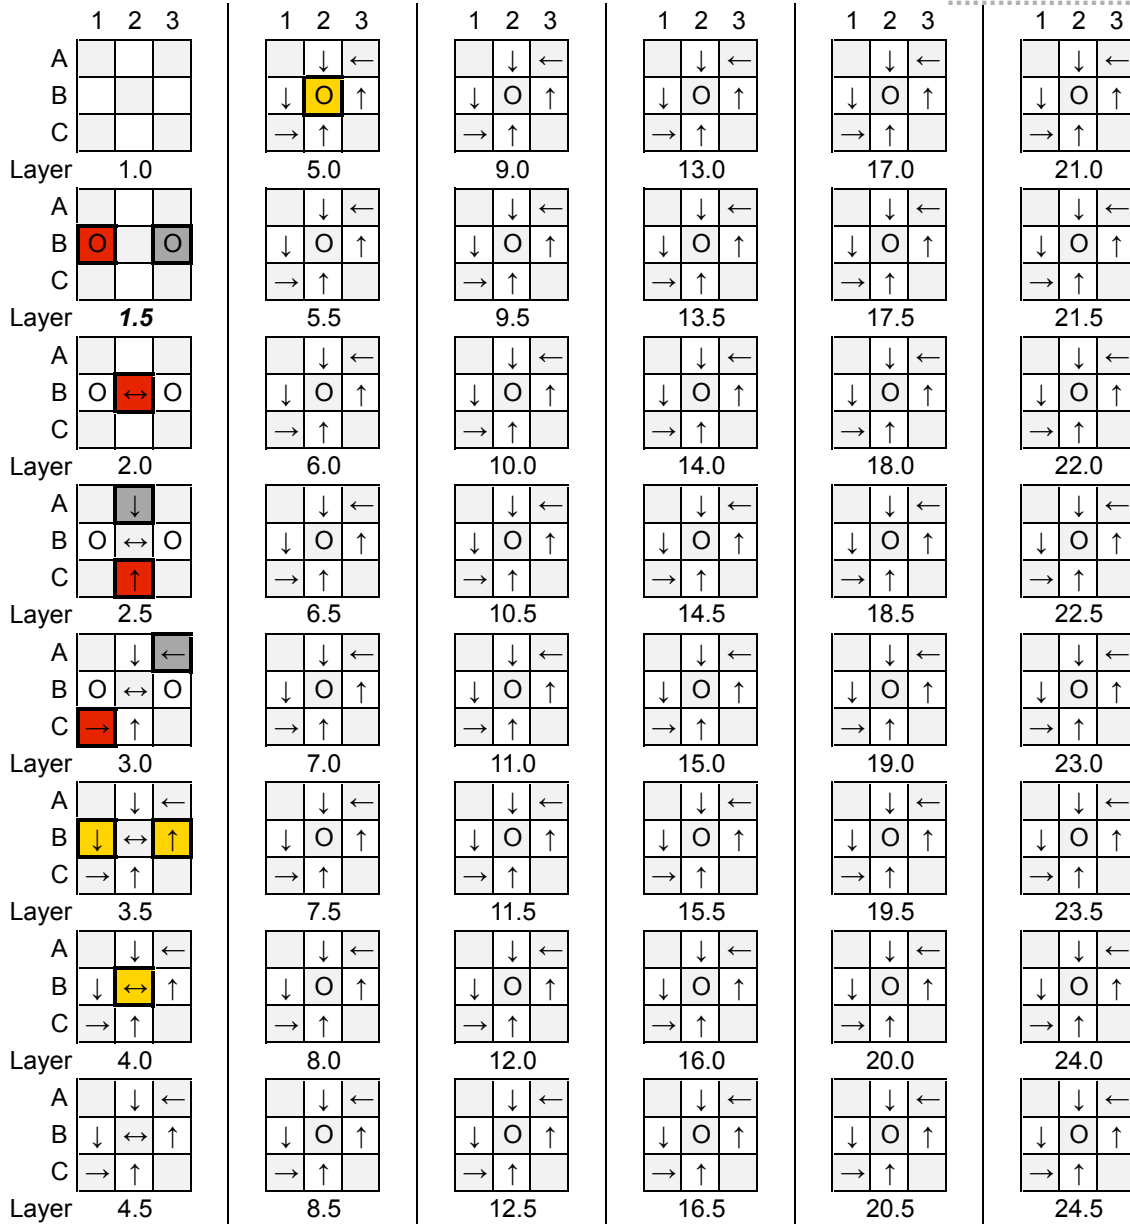

Sculpture 9

Q-BA-DRAW v 1.2

50-pack

1 20-pack

	bottom-exit	single-exit	double-exit	TOTAL	=	12
cubes used	3	6	2	11		
cubes available			1	1		

WARNING: CHOKING HAZARD-

Toy contains marbles. Not for children under 3 yrs.