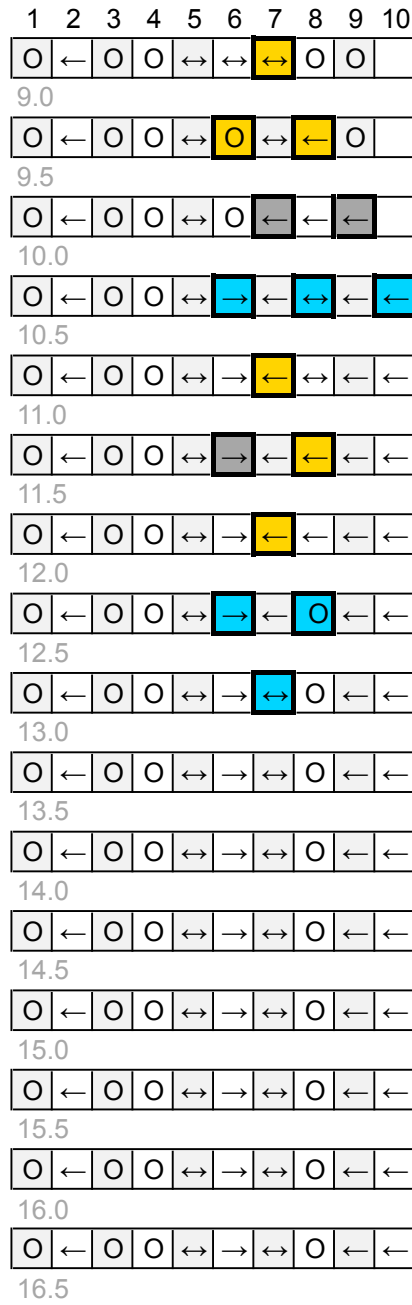

The Sledder

Q-BA-DRAW v 1.2

2 50-packs
20-pack

	bottom-exit	single-exit	double-exit	TOTAL =
cubes used	18	36	18	72
cubes available				

WARNING: CHOKING HAZARD-
Toy contains marbles. Not for children under 3 yrs.