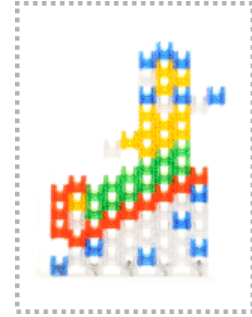

The Sledder

Q-BA-DRAW v 1.2

2 50-packs
20-pack

	bottom-exit	single-exit	double-exit	TOTAL =
cubes used	18	36	18	72
cubes available				

WARNING: CHOKING HAZARD-
Toy contains marbles. Not for children under 3 yrs.