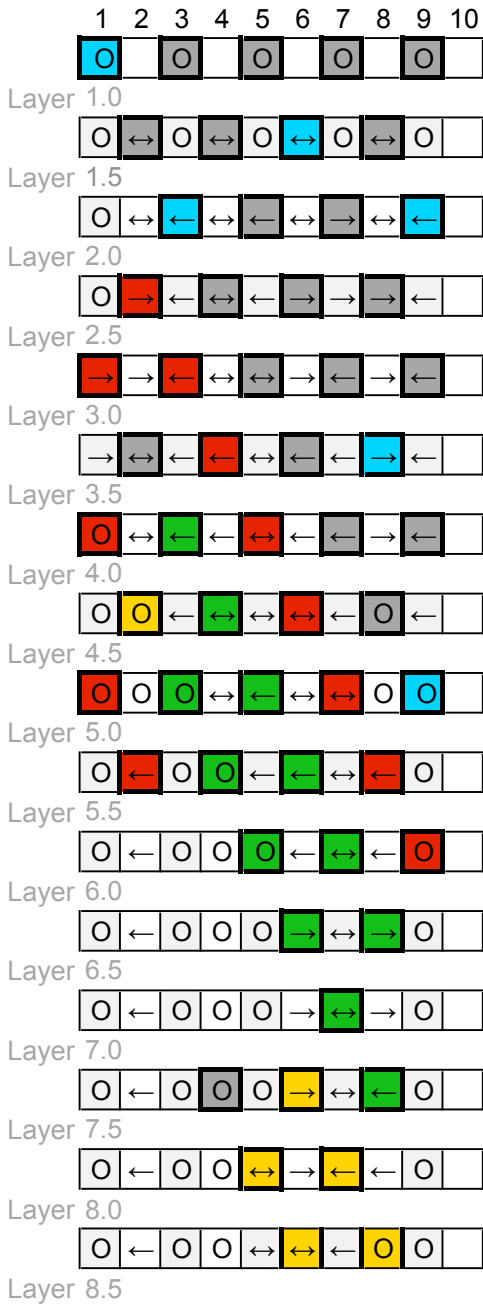

The Sledder

Q-BA-DRAW v 1.2

2 50-packs
20-pack

	bottom-exit	single-exit	double-exit	TOTAL =
cubes used	18	36	18	72
cubes available				

WARNING: CHOKING HAZARD-
Toy contains marbles. Not for children under 3 yrs.