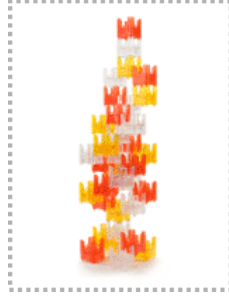

# Spiral Tower

Q-BA-DRAW v 1.2

1 50-pack  
20-pack

	bottom-exit	single-exit	double-exit	TOTAL = 36
cubes used	9	18	9	36
cubes available				

**WARNING: CHOKING HAZARD-**  
Toy contains marbles. Not for children under 3 yrs.