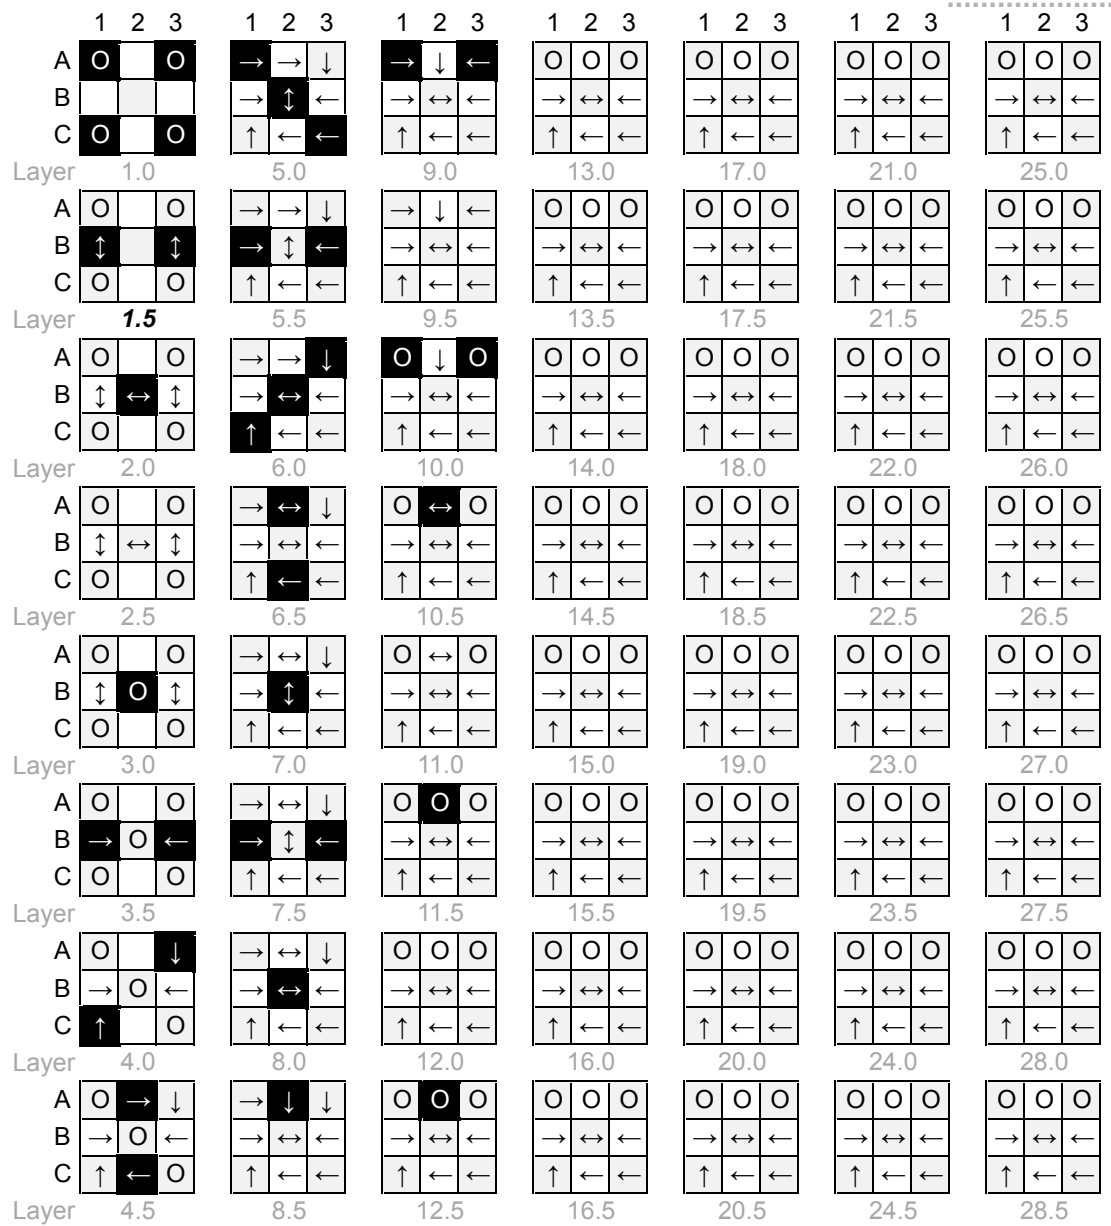

# Spiral Tower

Q-BA-DRAW v 1.2

1 50-pack  
20-pack

	bottom-exit	single-exit	double-exit	TOTAL = 36
cubes used	9	18	9	36
cubes available				

**WARNING: CHOKING HAZARD-**  
Toy contains marbles. Not for children under 3 yrs.