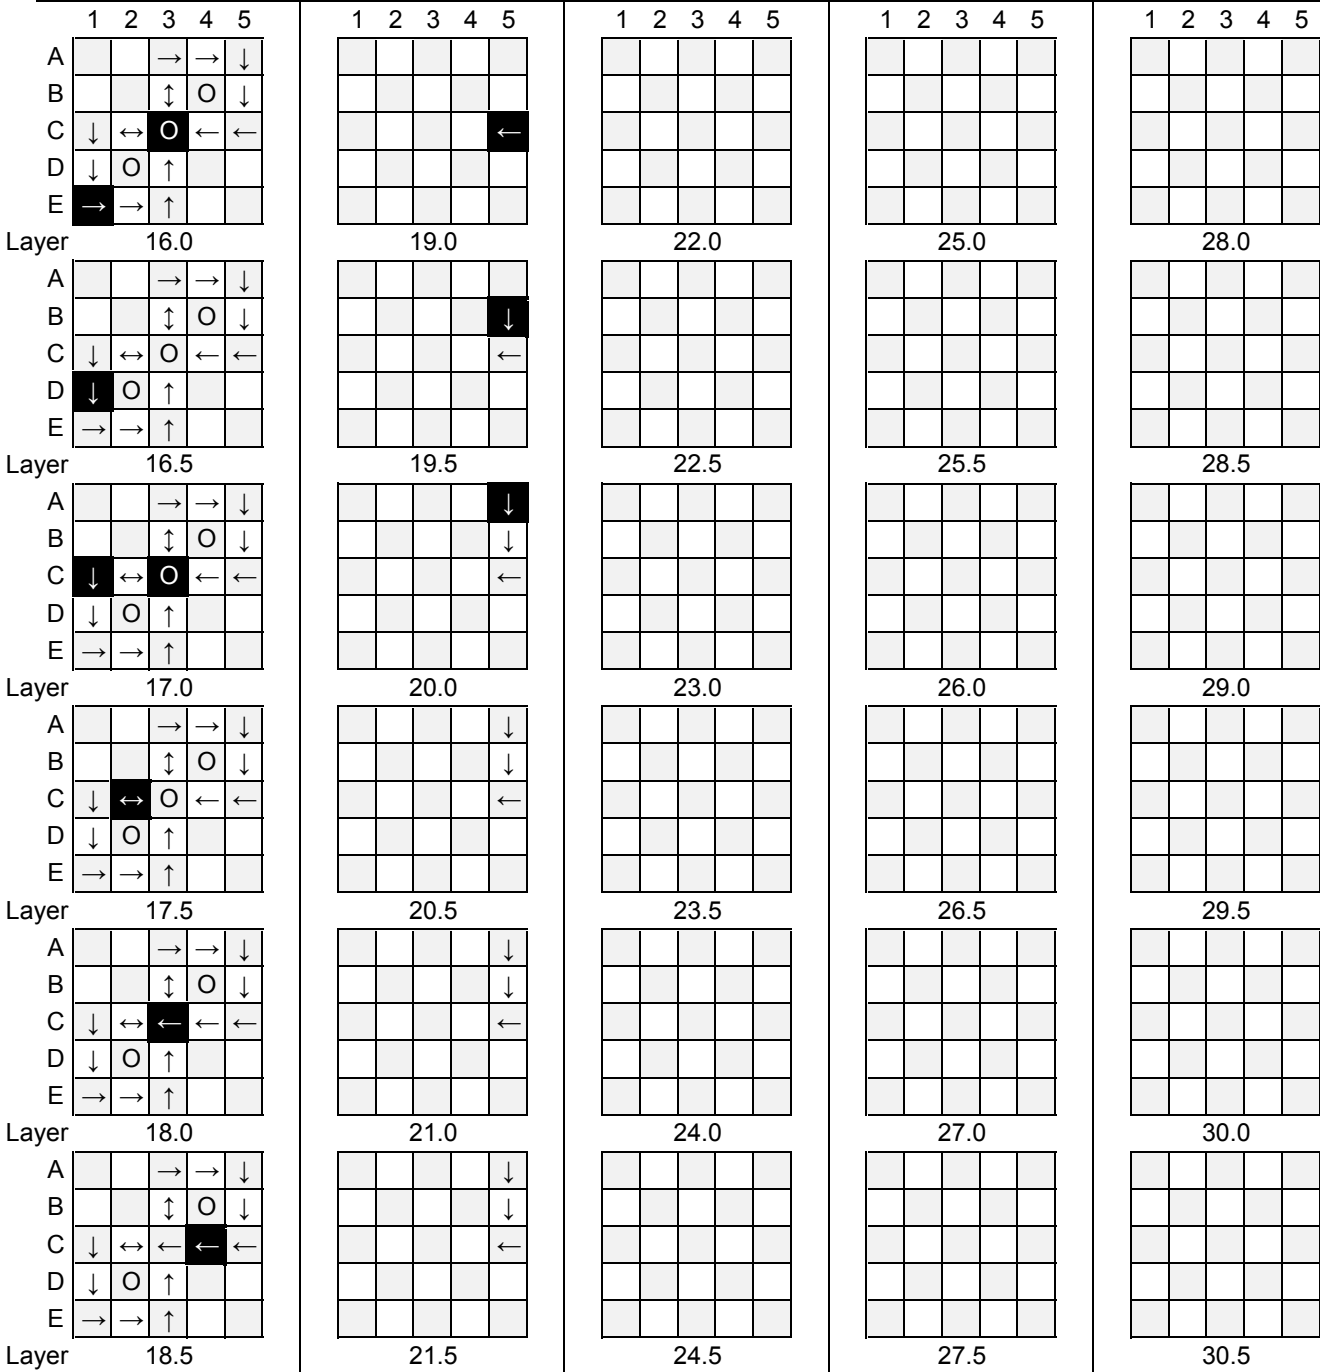

# Spiral Buttress

Q-BA-DRAW v 1.2

2 50-packs  
20-pack

	bottom-exit	single-exit	double-exit	TOTAL =	72
cubes used	16	32	7	55	
cubes available	2	4	11	17	

**WARNING: CHOKING HAZARD-**  
Toy contains marbles. Not for children under 3 yrs.

# Spiral Buttress

PAGE 2

**WARNING: CHOKING HAZARD-**  
Toy contains marbles. Not for children under 3 yrs.