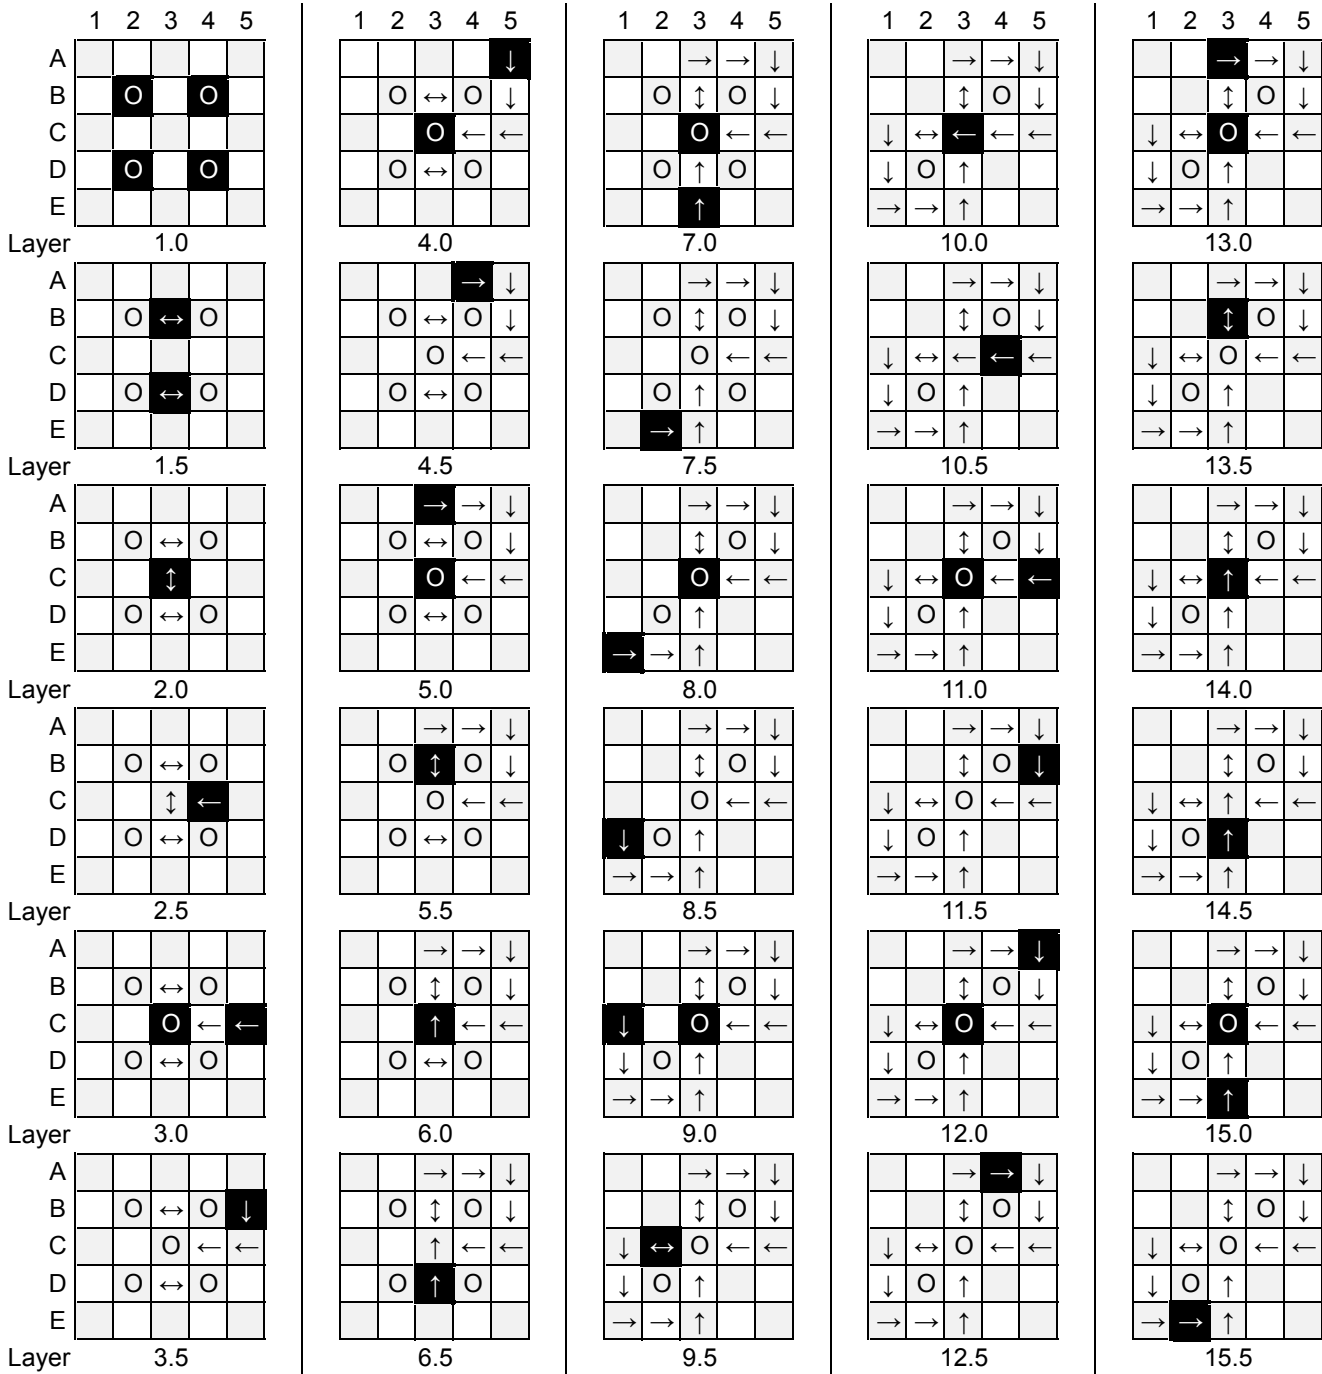

# Spiral Buttress

Q-BA-DRAW v 1.2

2 50-packs  
20-pack

	bottom-exit	single-exit	double-exit	TOTAL =	72
cubes used	16	32	7	55	
cubes available	2	4	11	17	

**WARNING: CHOKING HAZARD-**  
Toy contains marbles. Not for children under 3 yrs.

# Spiral Buttress

PAGE 2

**WARNING: CHOKING HAZARD-**  
Toy contains marbles. Not for children under 3 yrs.