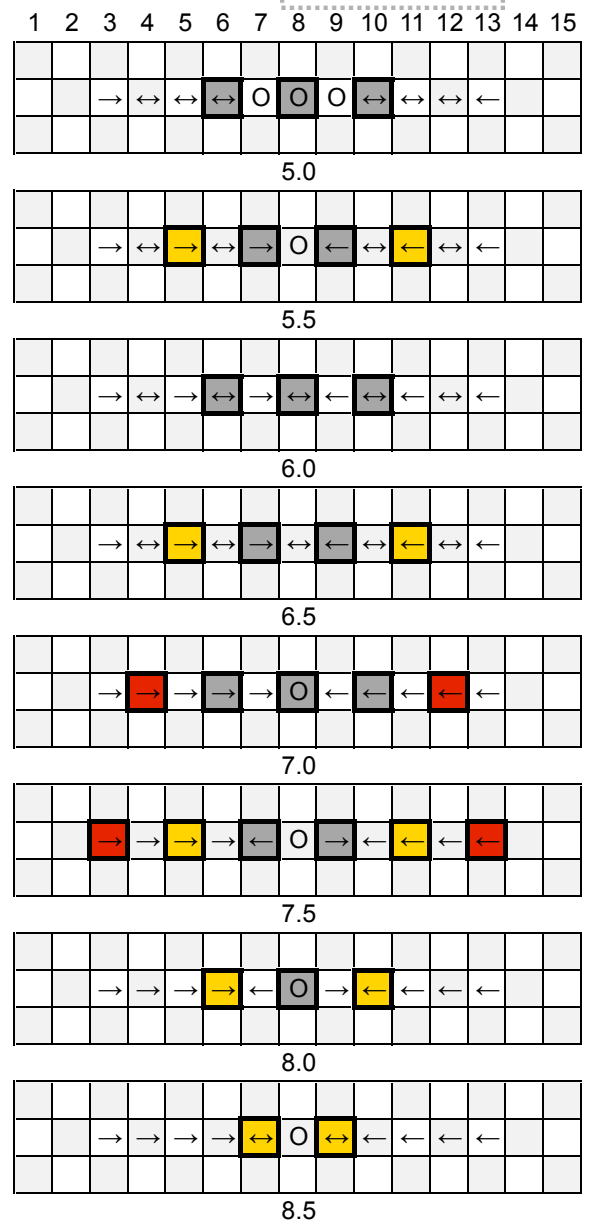

Sun

Q-BA-DRAW v 1.2

2 50-packs
20-pack

	bottom-exit	single-exit	double-exit	TOTAL	=	72
cubes used	11	36	17	64		
cubes available	7		1	8		

Sun