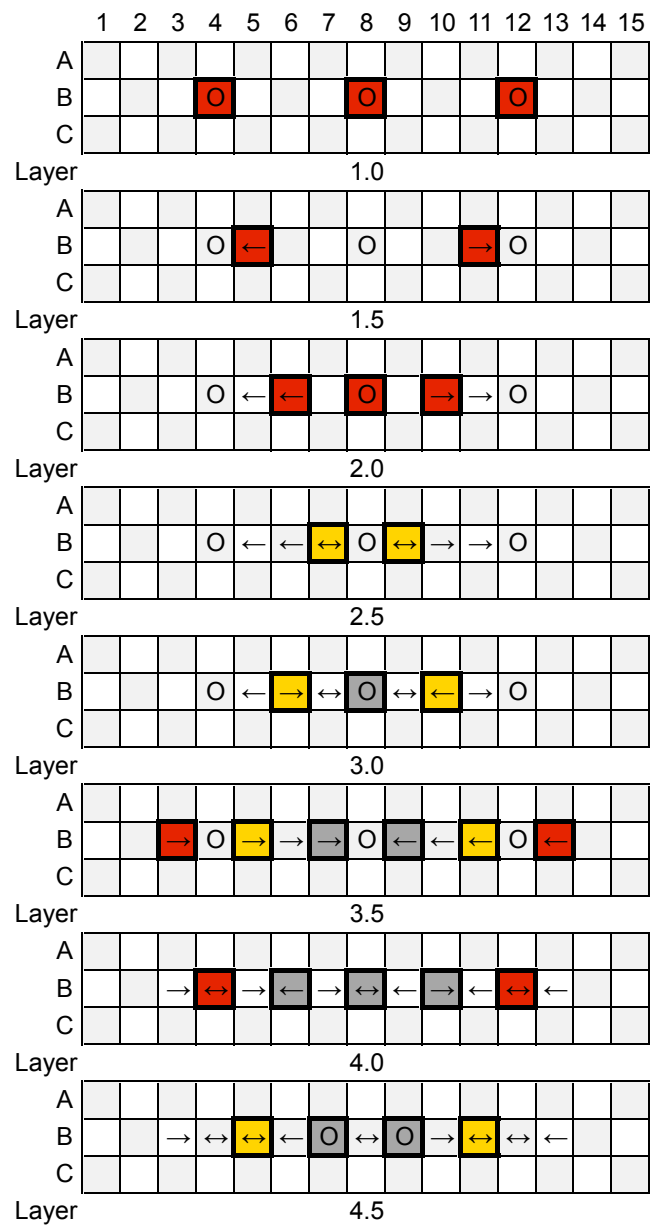

Sun

Q-BA-DRAW v 1.2

2 50-packs
20-pack

	bottom-exit	single-exit	double-exit	TOTAL	=	72
cubes used	11	36	17	64		
cubes available	7		1	8		

Sun