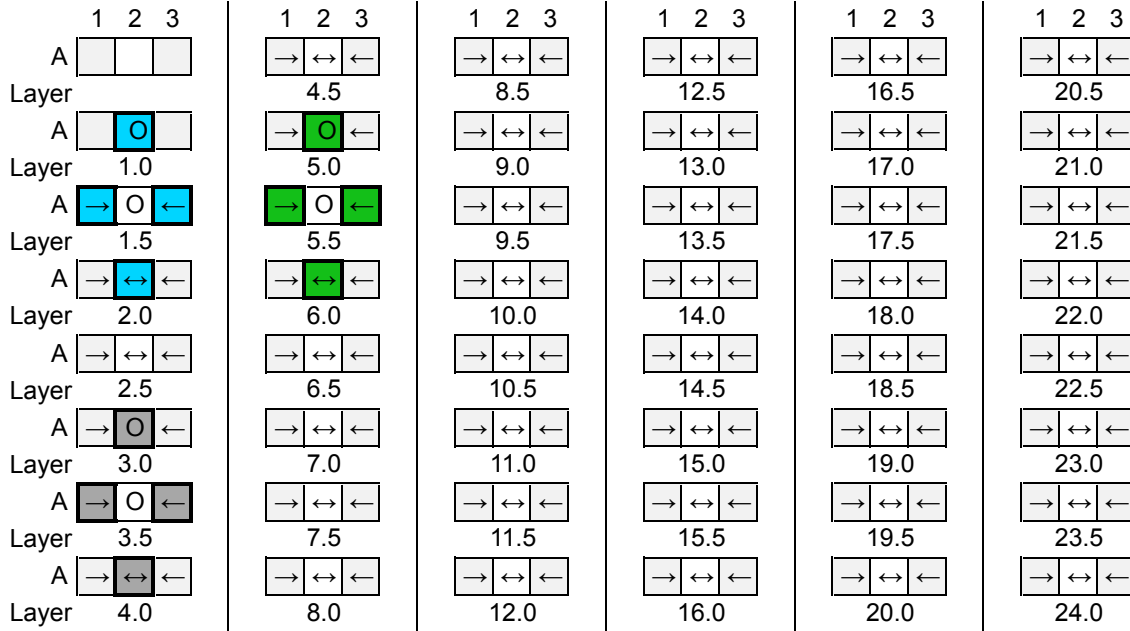

Tower 1

Q-BA-DRAW v 1.2

50-pack
1 20-pack

	bottom-exit	single-exit	double-exit	TOTAL = 12
cubes used	3	6	3	12
cubes available				

WARNING: CHOKING HAZARD-
Toy contains marbles. Not for children under 3 yrs.