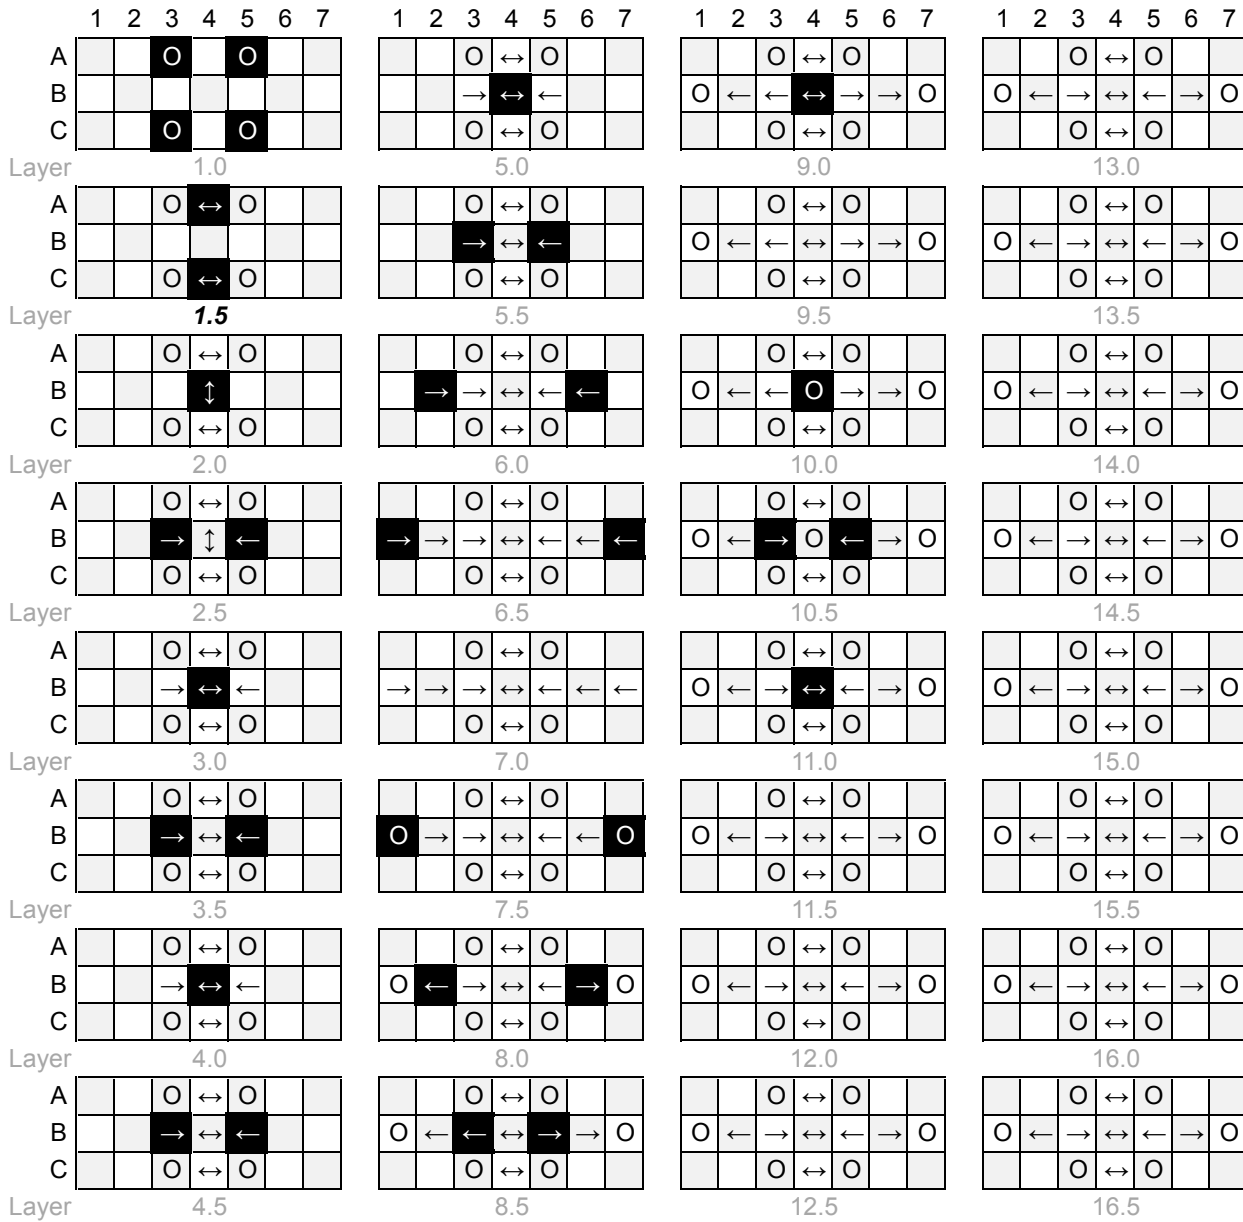

Tower 10

Q-BA-DRAW v 1.2

1 50-pack
20-pack

	bottom-exit	single-exit	double-exit	TOTAL	=	36
cubes used	7	18	8	33		
cubes available	2		1	3		

WARNING: CHOKING HAZARD-

Toy contains marbles. Not for children under 3 yrs.