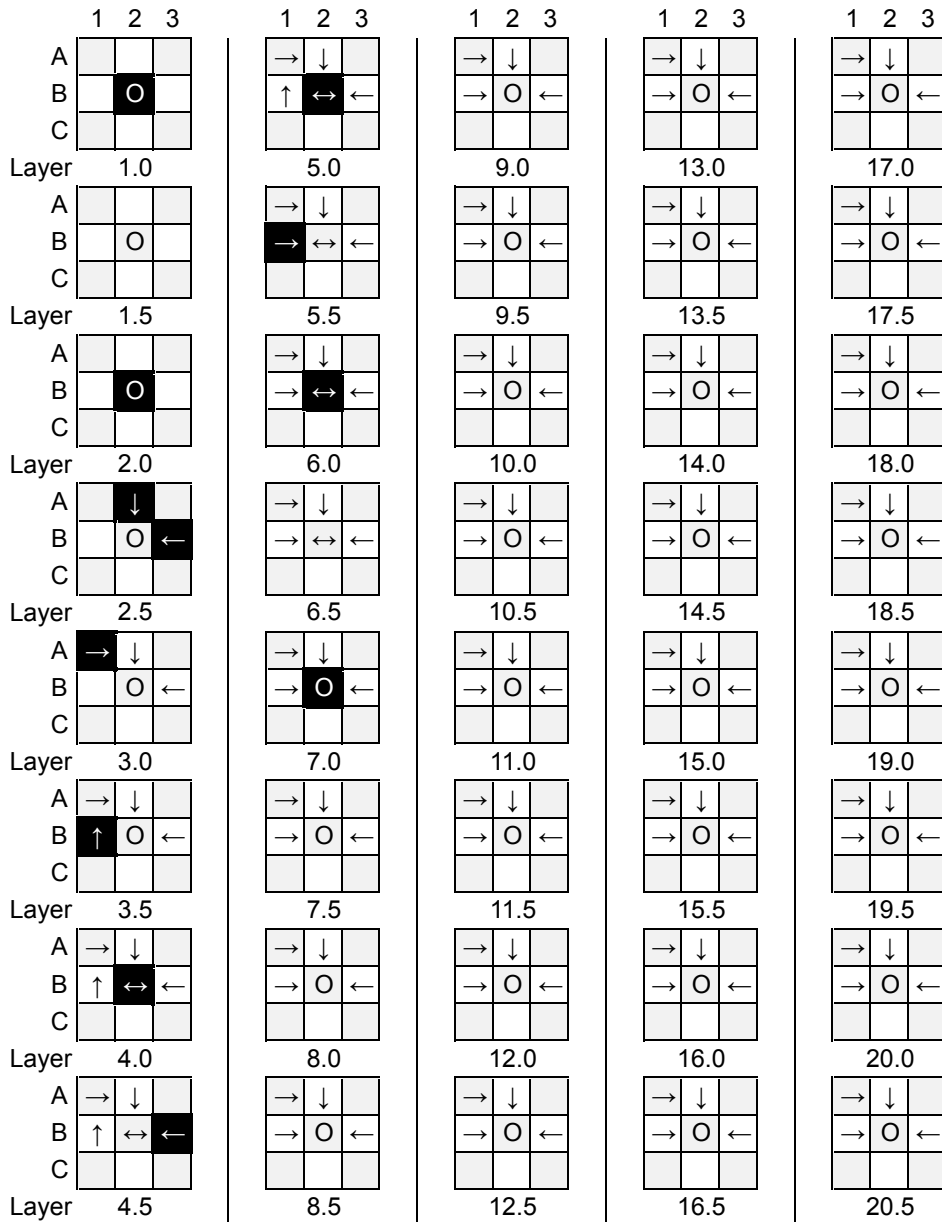

Tower 14

Q-BA-DRAW v 1.2

50-pack
1 20-pack

	bottom-exit	single-exit	double-exit	TOTAL =
cubes used	3	6	3	12
cubes available				

WARNING: CHOKING HAZARD-
Toy contains marbles. Not for children under 3 yrs.