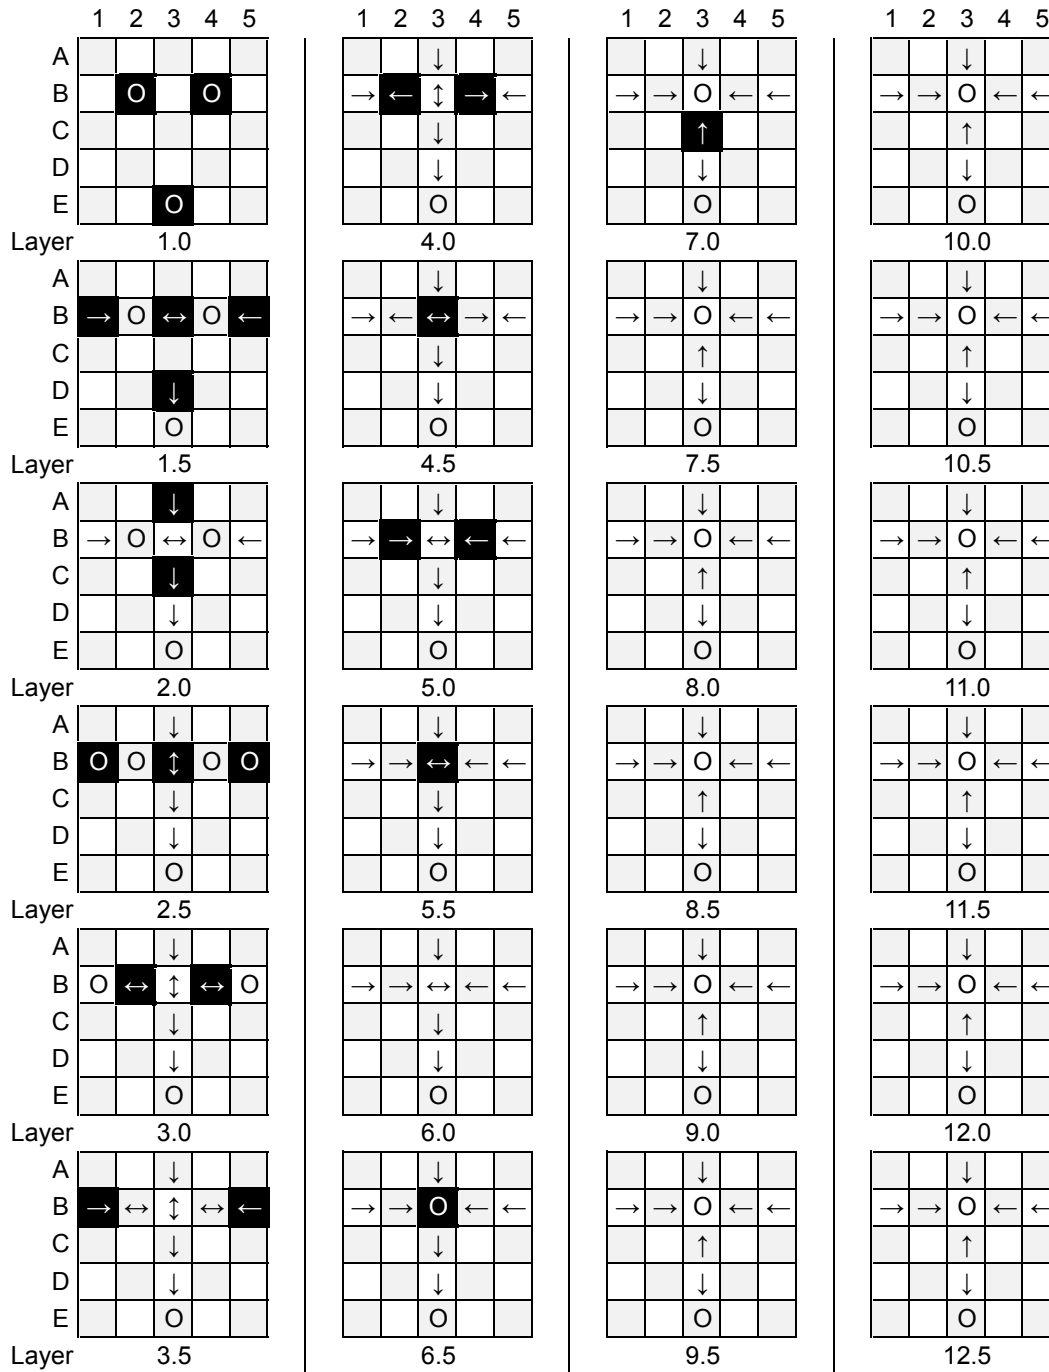

# Tower 3

Q-BA-DRAW v 1.2

50-pack  
2 20-packs

	bottom-exit	single-exit	double-exit	TOTAL =
cubes used	6	12	6	24
cubes available				24

**WARNING: CHOKING HAZARD-**  
Toy contains marbles. Not for children under 3 yrs.