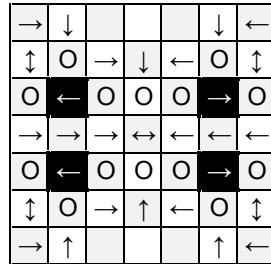

Tower 4

Q-BA-DRAW v 1.2

3 50-packs
20-pack

	bottom-exit	single-exit	double-exit	TOTAL = 108
cubes used	26	54	26	106
cubes available	1		1	2

WARNING: CHOKING HAZARD-
Toy contains marbles. Not for children under 3 yrs.

Tower 4

PAGE 2

9.0

9.5

10.0

10.5

11.0

11.5

12.0

12.5

13.0

13.5

14.0

14.5

15.0

15.5