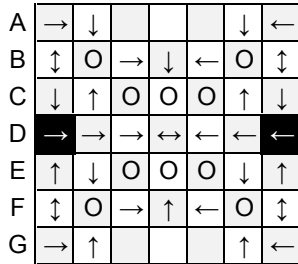

Tower 4

Q-BA-DRAW v 1.2

3 50-packs
20-pack

	bottom-exit	single-exit	double-exit	TOTAL = 108
cubes used	26	54	26	106
cubes available	1		1	2

WARNING: CHOKING HAZARD-
Toy contains marbles. Not for children under 3 yrs.

Tower 4

PAGE 2

9.0

9.5

10.0

10.5

11.0

11.5

12.0

12.5

13.0

13.5

14.0

14.5

15.0

15.5