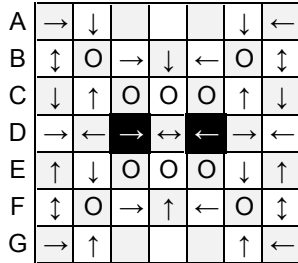

Tower 4

Q-BA-DRAW v 1.2

3 50-packs
20-pack

	bottom-exit	single-exit	double-exit	TOTAL = 108
cubes used	26	54	26	106
cubes available	1		1	2

WARNING: CHOKING HAZARD-
Toy contains marbles. Not for children under 3 yrs.

Tower 4

PAGE 2

9.0

9.5

10.0

10.5

11.0

11.5