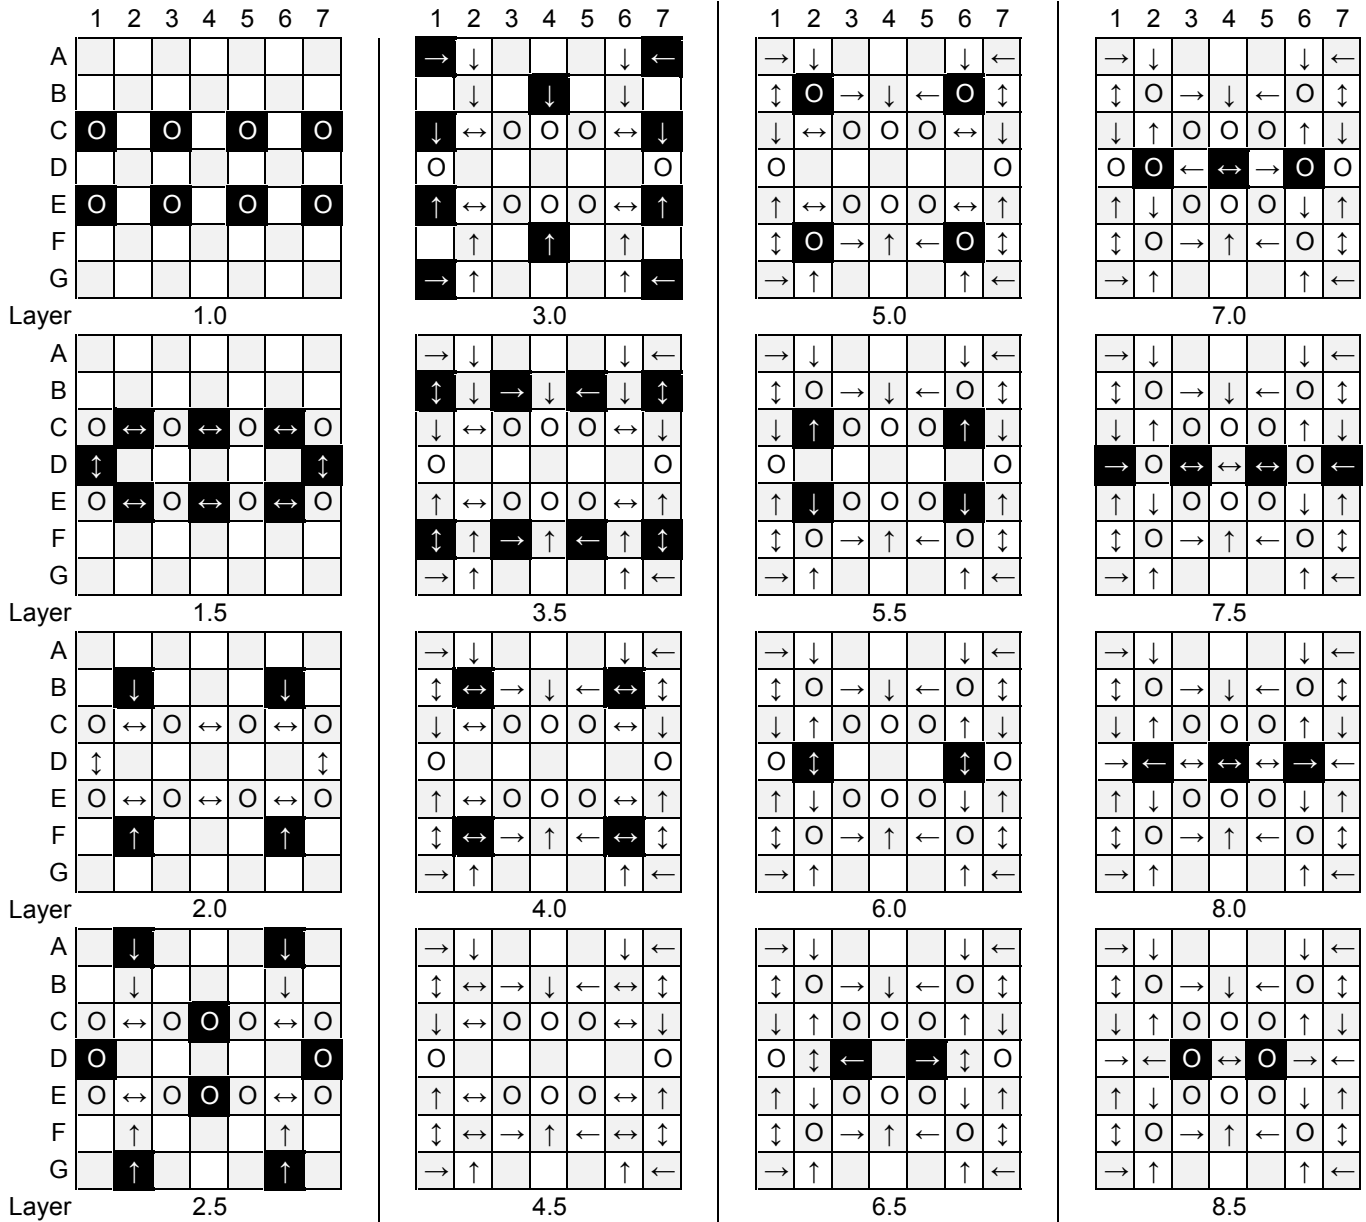

Tower 4

Q-BA-DRAW v 1.2

3 50-packs
20-pack

	bottom-exit	single-exit	double-exit	TOTAL = 108
cubes used	26	54	26	106
cubes available	1		1	2

WARNING: CHOKING HAZARD-
Toy contains marbles. Not for children under 3 yrs.

Tower 4

PAGE 2

9.0

9.5

10.0

10.5

11.0

11.5

12.0

12.5

13.0

13.5

14.0

14.5

15.0

15.5