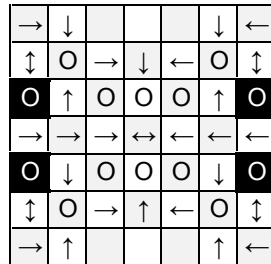

Tower 4

Q-BA-DRAW v 1.2

3 50-packs
20-pack

	bottom-exit	single-exit	double-exit	TOTAL = 108
cubes used	26	54	26	106
cubes available	1		1	2

WARNING: CHOKING HAZARD-
Toy contains marbles. Not for children under 3 yrs.

Tower 4

PAGE 2

9.0

9.5

10.0

10.5

11.0

11.5

12.0

12.5

13.0

13.5

14.0

14.5

15.0

15.5