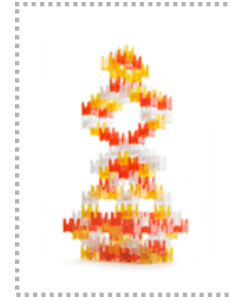

Tower 4

Q-BA-DRAW v 1.2

3 50-packs
20-pack

	bottom-exit	single-exit	double-exit	TOTAL = 108
cubes used	26	54	26	106
cubes available	1		1	2

WARNING: CHOKING HAZARD-
Toy contains marbles. Not for children under 3 yrs.

Tower 4

PAGE 2

9.0

9.5

10.0

10.5

11.0

11.5