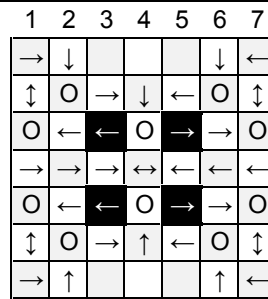

Tower 4

Q-BA-DRAW v 1.2

3 50-packs
20-pack

	bottom-exit	single-exit	double-exit	TOTAL = 108
cubes used	26	54	26	106
cubes available	1		1	2

WARNING: CHOKING HAZARD-
Toy contains marbles. Not for children under 3 yrs.

Tower 4

PAGE 2

9.0

9.5

10.0

10.5

11.0

11.5

12.0

12.5

13.0

13.5

14.0

14.5

15.0

15.5