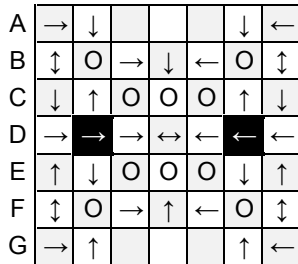

Tower 4

Q-BA-DRAW v 1.2

3 50-packs
20-pack

	bottom-exit	single-exit	double-exit	TOTAL = 108
cubes used	26	54	26	106
cubes available	1		1	2

WARNING: CHOKING HAZARD-
Toy contains marbles. Not for children under 3 yrs.

Tower 4

PAGE 2

9.0

9.5

10.0

10.5

11.0

11.5

12.0

12.5

13.0

13.5

14.0

14.5

15.0

15.5