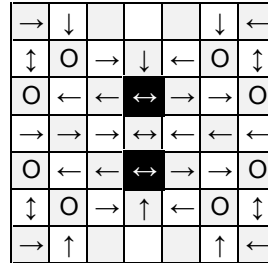

Tower 4

Q-BA-DRAW v 1.2

3 50-packs
20-pack

	bottom-exit	single-exit	double-exit	TOTAL = 108
cubes used	26	54	26	106
cubes available	1		1	2

WARNING: CHOKING HAZARD-
Toy contains marbles. Not for children under 3 yrs.

Tower 4

PAGE 2

9.0

9.5

10.0

10.5

11.0

11.5

12.0

12.5

13.0

13.5

14.0

14.5

15.0

15.5