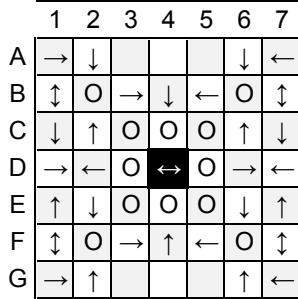

Tower 4

Q-BA-DRAW v 1.2

3 50-packs
20-pack

	bottom-exit	single-exit	double-exit	TOTAL = 108
cubes used	26	54	26	106
cubes available	1		1	2

WARNING: CHOKING HAZARD-
Toy contains marbles. Not for children under 3 yrs.

Tower 4

PAGE 2

9.0

9.5

10.0

10.5

11.0

11.5