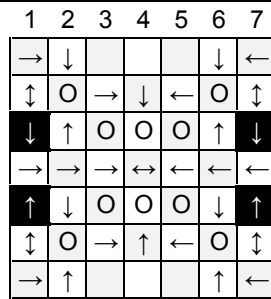

Tower 4

Q-BA-DRAW v 1.2

3 50-packs
20-pack

	bottom-exit	single-exit	double-exit	TOTAL = 108
cubes used	26	54	26	106
cubes available	1		1	2

WARNING: CHOKING HAZARD-
Toy contains marbles. Not for children under 3 yrs.

Tower 4

PAGE 2

9.0

9.5

10.0

10.5

11.0

11.5

12.0

12.5

13.0

13.5

14.0

14.5

15.0

15.5