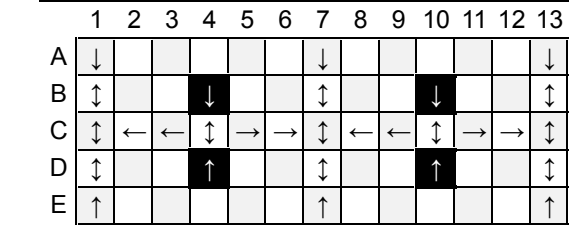

Tower 5

Q-BA-DRAW v 1.2

2 50-packs
1 20-pack

	bottom-exit	single-exit	double-exit	TOTAL	= 84
cubes used	12	36	20	68	
cubes available	9	6	1	16	

Tower 5

Layer 6.5

9.5

Layer 7.0

10.0

Layer 7.5

10.5

Layer 8.0

11.0

Layer 8.5

11.5

Layer 9.0