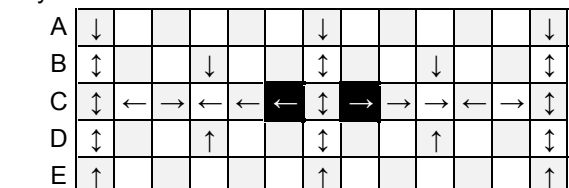

Tower 5

Q-BA-DRAW v 1.2

2 50-packs
1 20-pack

	bottom-exit	single-exit	double-exit	TOTAL	= 84
cubes used	12	36	20	68	
cubes available	9	6	1	16	

Tower 5

Layer 6.5

9.5

Layer 7.0

10.0

Layer 7.5

10.5

Layer 8.0

11.0

Layer 8.5

11.5

Layer 9.0

12.0

WARNING: CHOKING HAZARD-
Toy contains marbles. Not for children under 3 yrs.

Tower 5

Layer 12.5

15.5

Layer 13.0

16.0

Layer 13.5