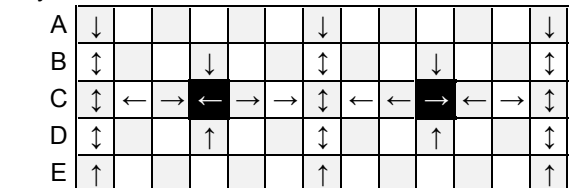

Tower 5

Q-BA-DRAW v 1.2

2 50-packs
1 20-pack

	bottom-exit	single-exit	double-exit	TOTAL	= 84
cubes used	12	36	20	68	
cubes available	9	6	1	16	

Tower 5

Layer 6.5

9.5

Layer 7.0

10.0

Layer 7.5

10.5

Layer 8.0

11.0

Layer 8.5

11.5

Layer 9.0