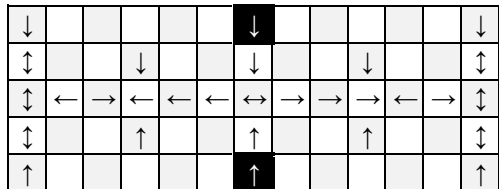

Tower 5

Q-BA-DRAW v 1.2

2 50-packs
1 20-pack

	bottom-exit	single-exit	double-exit	TOTAL	= 84
cubes used	12	36	20	68	
cubes available	9	6	1	16	

Tower 5

Layer 6.5

9.5

Layer 7.0

10.0

Layer 7.5

10.5

Layer 8.0

11.0

Layer 8.5

11.5

Layer 9.0