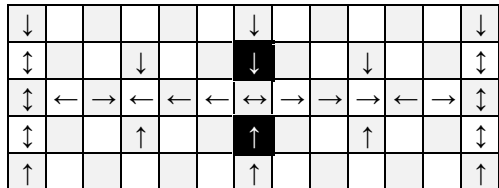

Tower 5

Q-BA-DRAW v 1.2

2 50-packs
1 20-pack

	bottom-exit	single-exit	double-exit	TOTAL	= 84
cubes used	12	36	20	68	
cubes available	9	6	1	16	

Tower 5

Layer 6.5

9.5

Layer 7.0

10.0

Layer 7.5

10.5

Layer 8.0

11.0

Layer 8.5

11.5

Layer 9.0