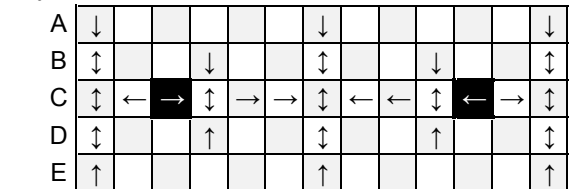

Tower 5

Q-BA-DRAW v 1.2

2 50-packs
1 20-pack

	bottom-exit	single-exit	double-exit	TOTAL	= 84
cubes used	12	36	20	68	
cubes available	9	6	1	16	

Tower 5

Layer 6.5

9.5

Layer 7.0

10.0

Layer 7.5

10.5

Layer 8.0

11.0

Layer 8.5

11.5

Layer 9.0