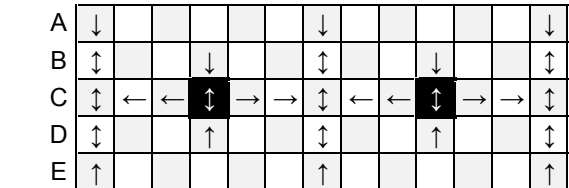

Tower 5

Q-BA-DRAW v 1.2

2 50-packs
1 20-pack

	bottom-exit	single-exit	double-exit	TOTAL	= 84
cubes used	12	36	20	68	
cubes available	9	6	1	16	

Tower 5

Layer 6.5

9.5

Layer 7.0

10.0

Layer 7.5

10.5

Layer 8.0

11.0

Layer 8.5

11.5

Layer 9.0