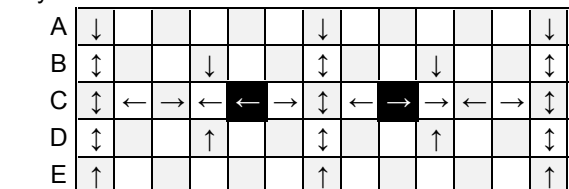

Tower 5

Q-BA-DRAW v 1.2

2 50-packs
1 20-pack

	bottom-exit	single-exit	double-exit	TOTAL	= 84
cubes used	12	36	20	68	
cubes available	9	6	1	16	

Tower 5

Layer 6.5

9.5

Layer 7.0

10.0

Layer 7.5

10.5

Layer 8.0

11.0

Layer 8.5

11.5

Layer 9.0

12.0

WARNING: CHOKING HAZARD-
Toy contains marbles. Not for children under 3 yrs.

Tower 5

Layer 12.5

15.5

Layer 13.0

16.0

Layer 13.5