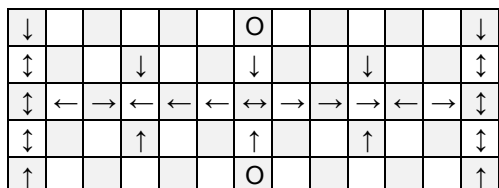

Tower 5

Q-BA-DRAW v 1.2

2 50-packs
1 20-pack

	bottom-exit	single-exit	double-exit	TOTAL	= 84
cubes used	12	36	20	68	
cubes available	9	6	1	16	

Tower 5

Layer 6.5

9.5

Layer 7.0

10.0

Layer 7.5

10.5

Layer 8.0

11.0

Layer 8.5

11.5

Layer 9.0

12.0

WARNING: CHOKING HAZARD-
Toy contains marbles. Not for children under 3 yrs.

Tower 5

Layer 12.5

15.5

Layer 13.0

16.0

Layer 13.5