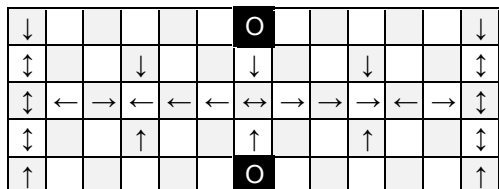

Tower 5

Q-BA-DRAW v 1.2

2 50-packs
1 20-pack

	bottom-exit	single-exit	double-exit	TOTAL	= 84
cubes used	12	36	20	68	
cubes available	9	6	1	16	

Tower 5

Layer 6.5

9.5

Layer 7.0

10.0

Layer 7.5

10.5

Layer 8.0

11.0

Layer 8.5

11.5

Layer 9.0

12.0

WARNING: CHOKING HAZARD-
Toy contains marbles. Not for children under 3 yrs.

Tower 5

Layer 12.5

15.5

Layer 13.0

16.0

Layer 13.5