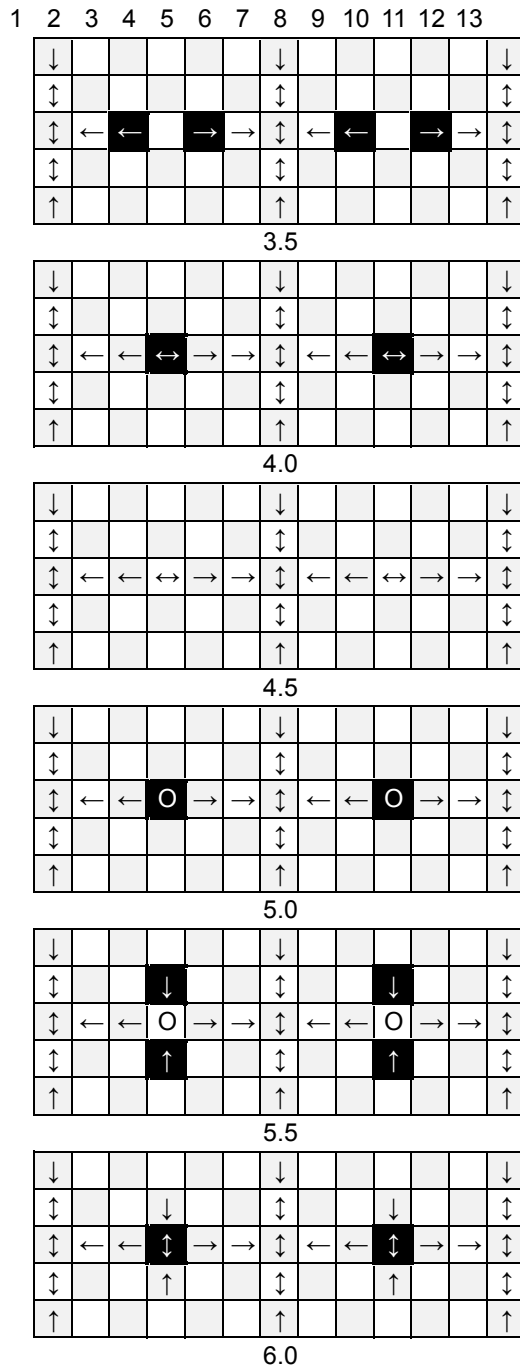

Tower 5

Q-BA-DRAW v 1.2

2 50-packs
1 20-pack

	bottom-exit	single-exit	double-exit	TOTAL	= 84
cubes used	12	36	20	68	
cubes available	9	6	1	16	

Tower 5

Layer 6.5

9.5

Layer 7.0

10.0

Layer 7.5

10.5

Layer 8.0

11.0

Layer 8.5

11.5

Layer 9.0

12.0

WARNING: CHOKING HAZARD-
Toy contains marbles. Not for children under 3 yrs.

Tower 5

Layer 12.5

15.5

Layer 13.0

16.0

Layer 13.5