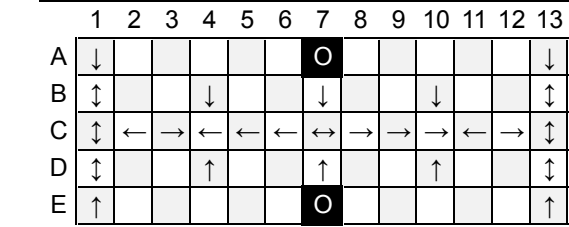

Tower 5

Q-BA-DRAW v 1.2

2 50-packs
1 20-pack

	bottom-exit	single-exit	double-exit	TOTAL	= 84
cubes used	12	36	20	68	
cubes available	9	6	1	16	

Tower 5

Layer 6.5

9.5

Layer 7.0

10.0

Layer 7.5

10.5

Layer 8.0

11.0

Layer 8.5

11.5

Layer 9.0

12.0

WARNING: CHOKING HAZARD-
Toy contains marbles. Not for children under 3 yrs.

Tower 5

Layer 12.5

15.5

Layer 13.0

16.0

Layer 13.5