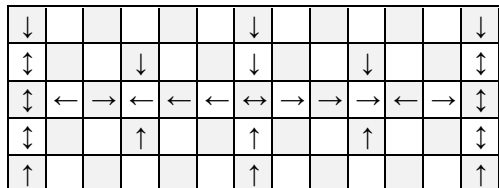

Tower 5

Q-BA-DRAW v 1.2

2 50-packs
1 20-pack

	bottom-exit	single-exit	double-exit	TOTAL	= 84
cubes used	12	36	20	68	
cubes available	9	6	1	16	

Tower 5

Layer 6.5

9.5

Layer 7.0

10.0

Layer 7.5

10.5

Layer 8.0

11.0

Layer 8.5

11.5

Layer 9.0

12.0

WARNING: CHOKING HAZARD-
Toy contains marbles. Not for children under 3 yrs.

Tower 5

Layer 12.5

15.5

Layer 13.0

16.0

Layer 13.5