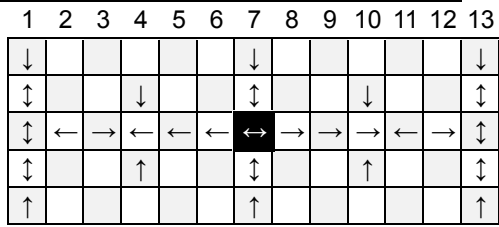

Tower 5

Q-BA-DRAW v 1.2

2 50-packs
1 20-pack

	bottom-exit	single-exit	double-exit	TOTAL	= 84
cubes used	12	36	20	68	
cubes available	9	6	1	16	

Tower 5

Layer 6.5

9.5

Layer 7.0

10.0

Layer 7.5

10.5

Layer 8.0

11.0

Layer 8.5

11.5

Layer 9.0