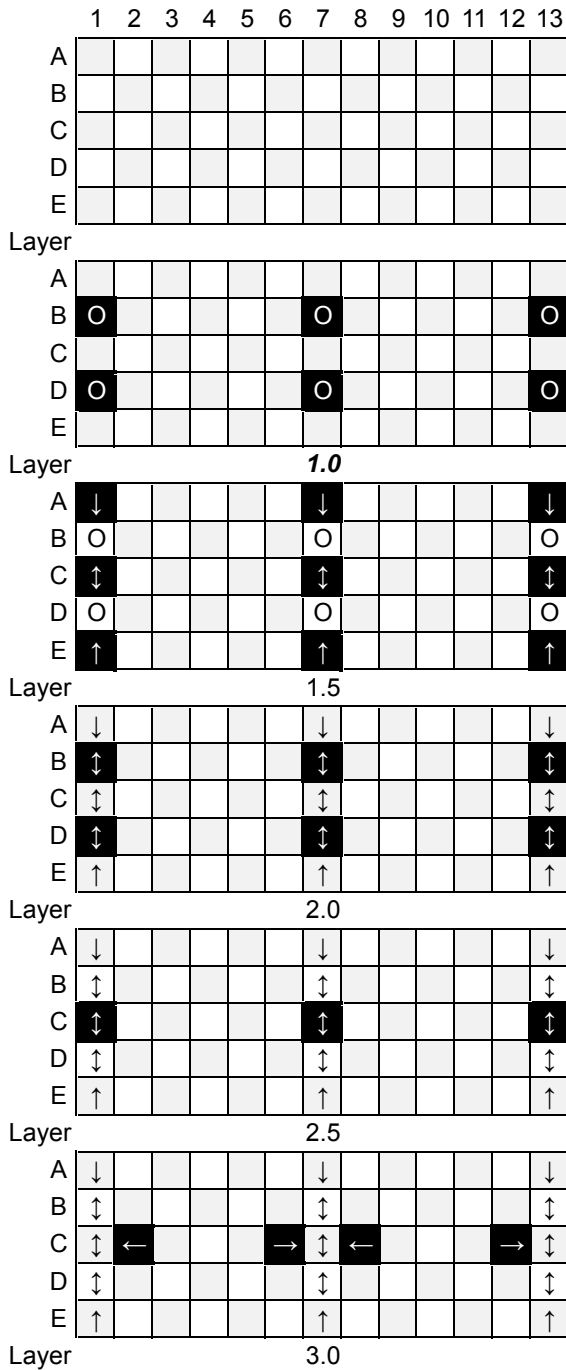

Tower 5

Q-BA-DRAW v 1.2

2 50-packs
1 20-pack

	bottom-exit	single-exit	double-exit	TOTAL	= 84
cubes used	12	36	20	68	
cubes available	9	6	1	16	

Tower 5

Layer 6.5

9.5

Layer 7.0

10.0

Layer 7.5

10.5

Layer 8.0

11.0

Layer 8.5

11.5

Layer 9.0

12.0

WARNING: CHOKING HAZARD-
Toy contains marbles. Not for children under 3 yrs.

Tower 5

Layer 12.5

15.5

Layer 13.0

16.0

Layer 13.5

16.5

Layer 14.0

17.0

Layer 14.5

17.5

Layer 15.0

18.0

WARNING: CHOKING HAZARD-
Toy contains marbles. Not for children under 3 yrs.