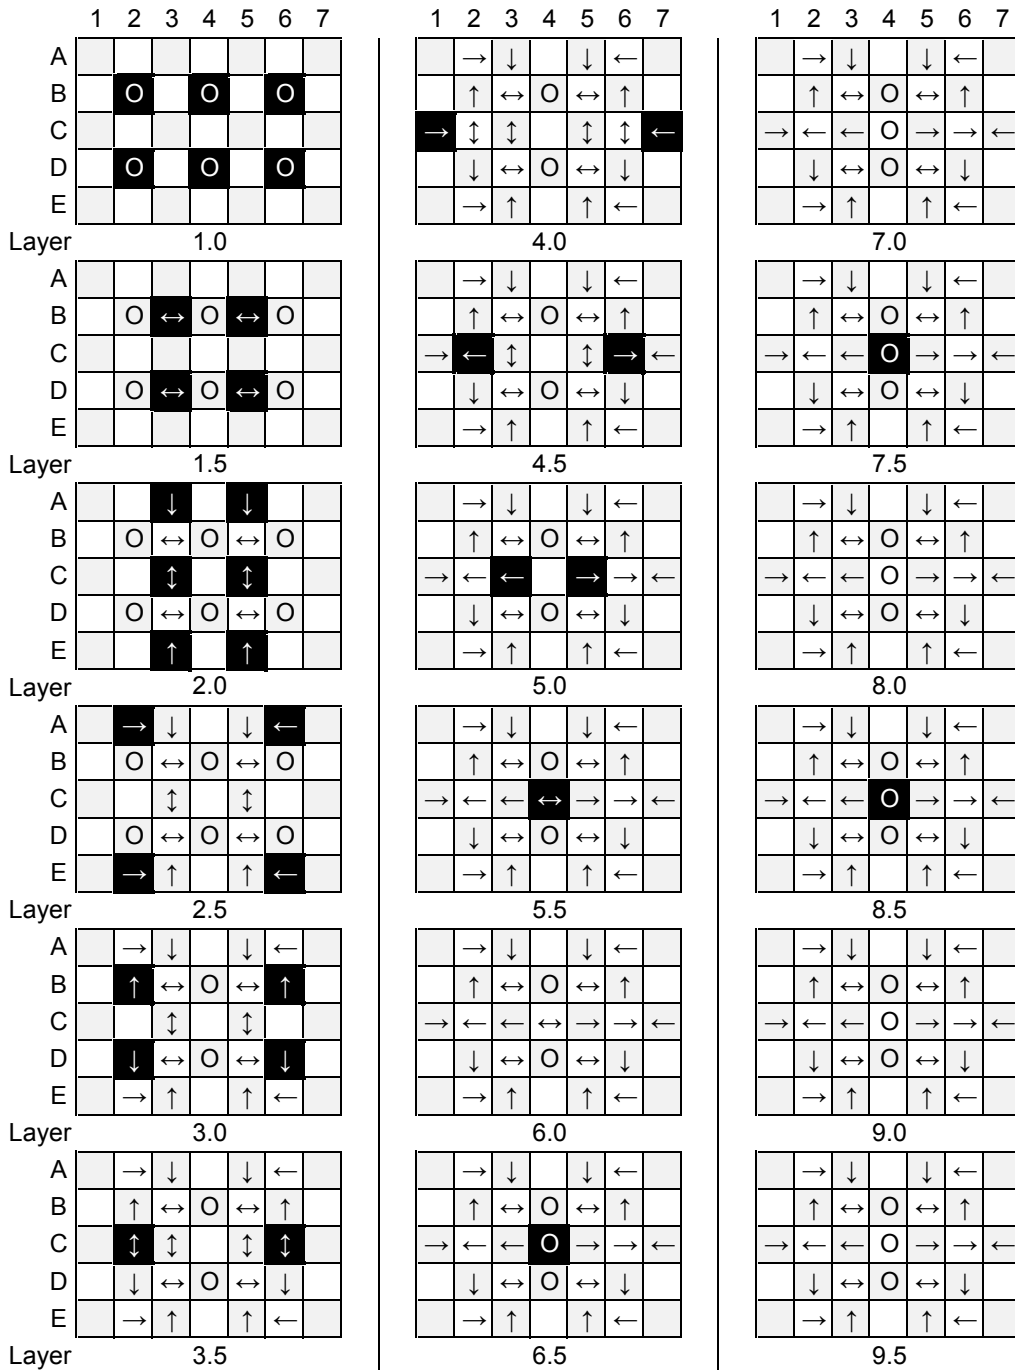

# Tower 6

Q-BA-DRAW v 1.2

1 50-pack  
20-pack

	bottom-exit	single-exit	double-exit	TOTAL = 36
cubes used	9	18	9	36
cubes available				

**WARNING: CHOKING HAZARD-**  
Toy contains marbles. Not for children under 3 yrs.