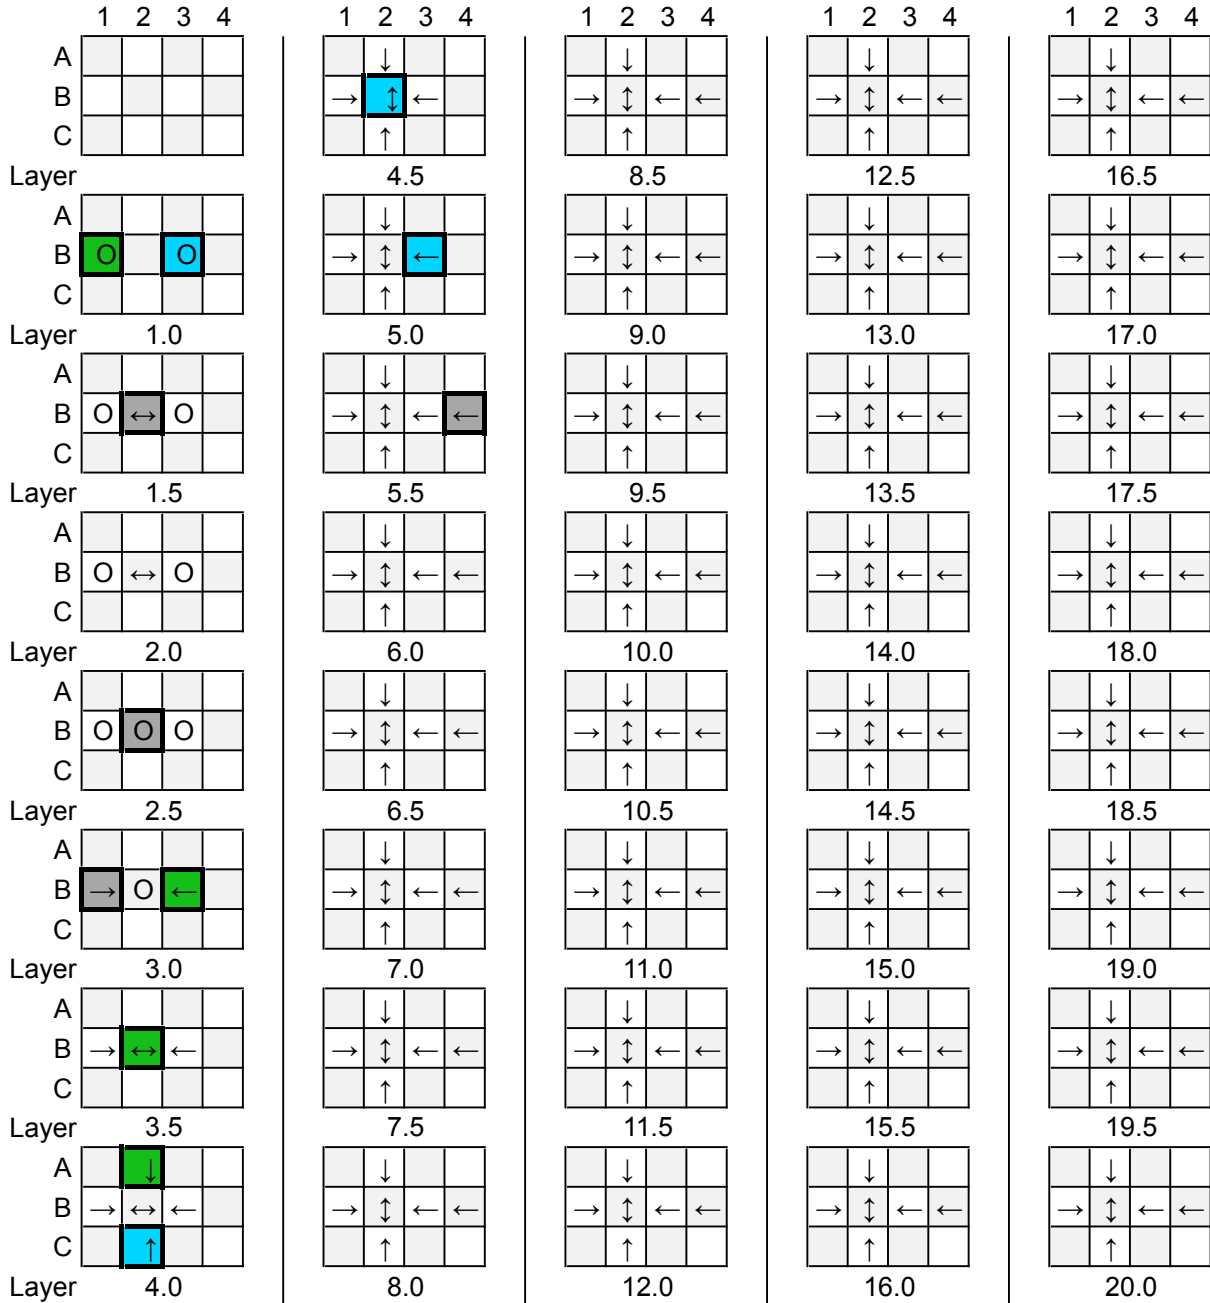

# Two Cube Base

50-pack  
1 20-pack

	bottom-exit	single-exit	double-exit	TOTAL = 12
cubes used	3	6	3	12
cubes available				

**WARNING: CHOKING HAZARD-**  
Toy contains marbles. Not for children under 3 yrs.