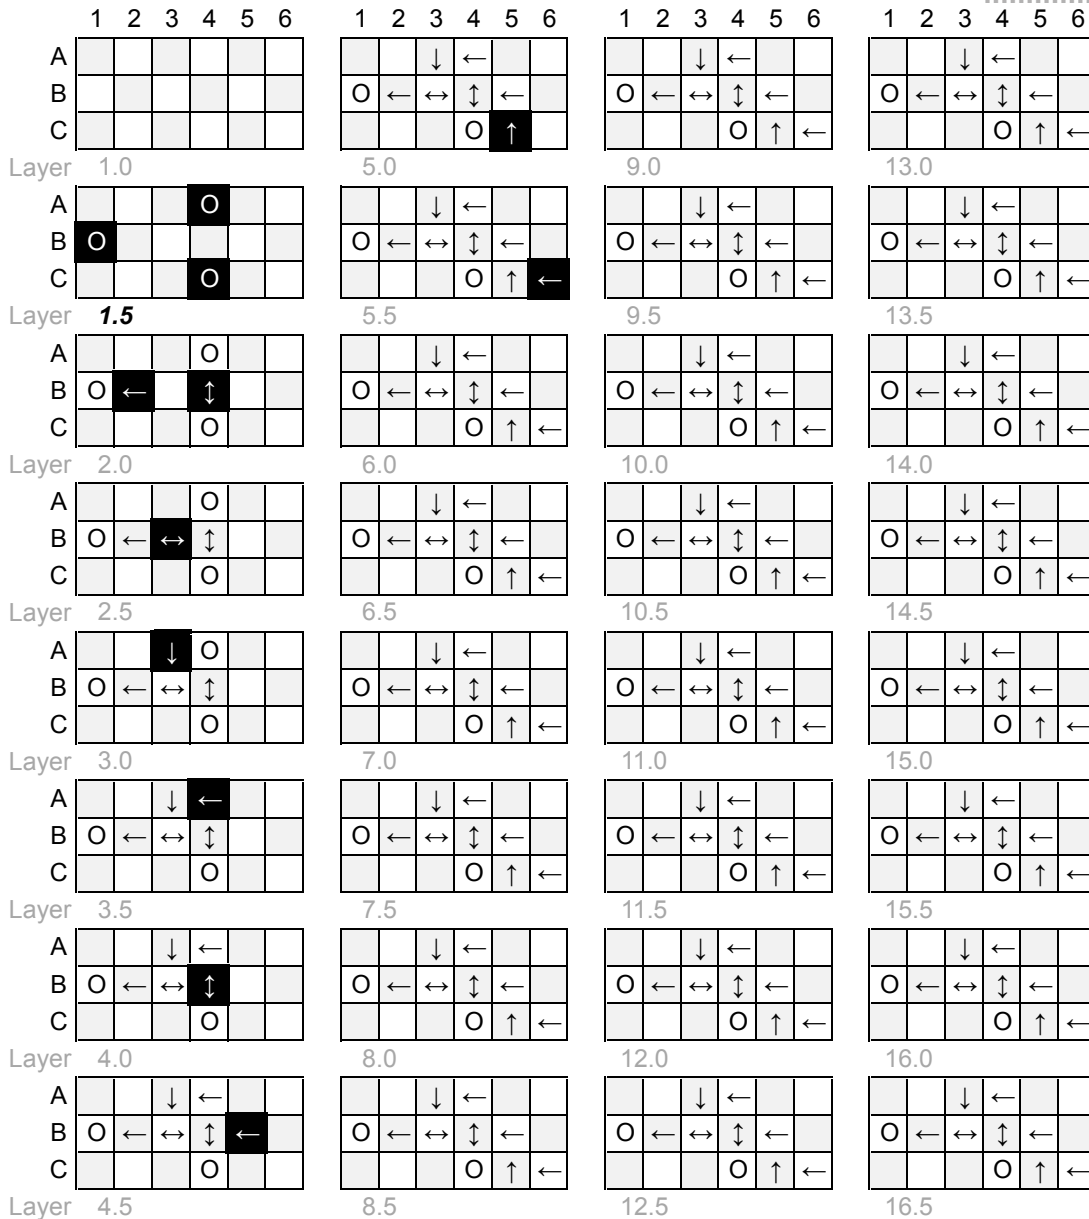

Cantilever

Q-BA-CAD v 1.2

50-pack

1 20-pack

bottom-exit single-exit double-exit TOTAL = 12

cubes used	3	6	3	TOTAL	=	12
cubes available						

WARNING: Choking Hazard.
Involves small balls. Not for children under 3 years.