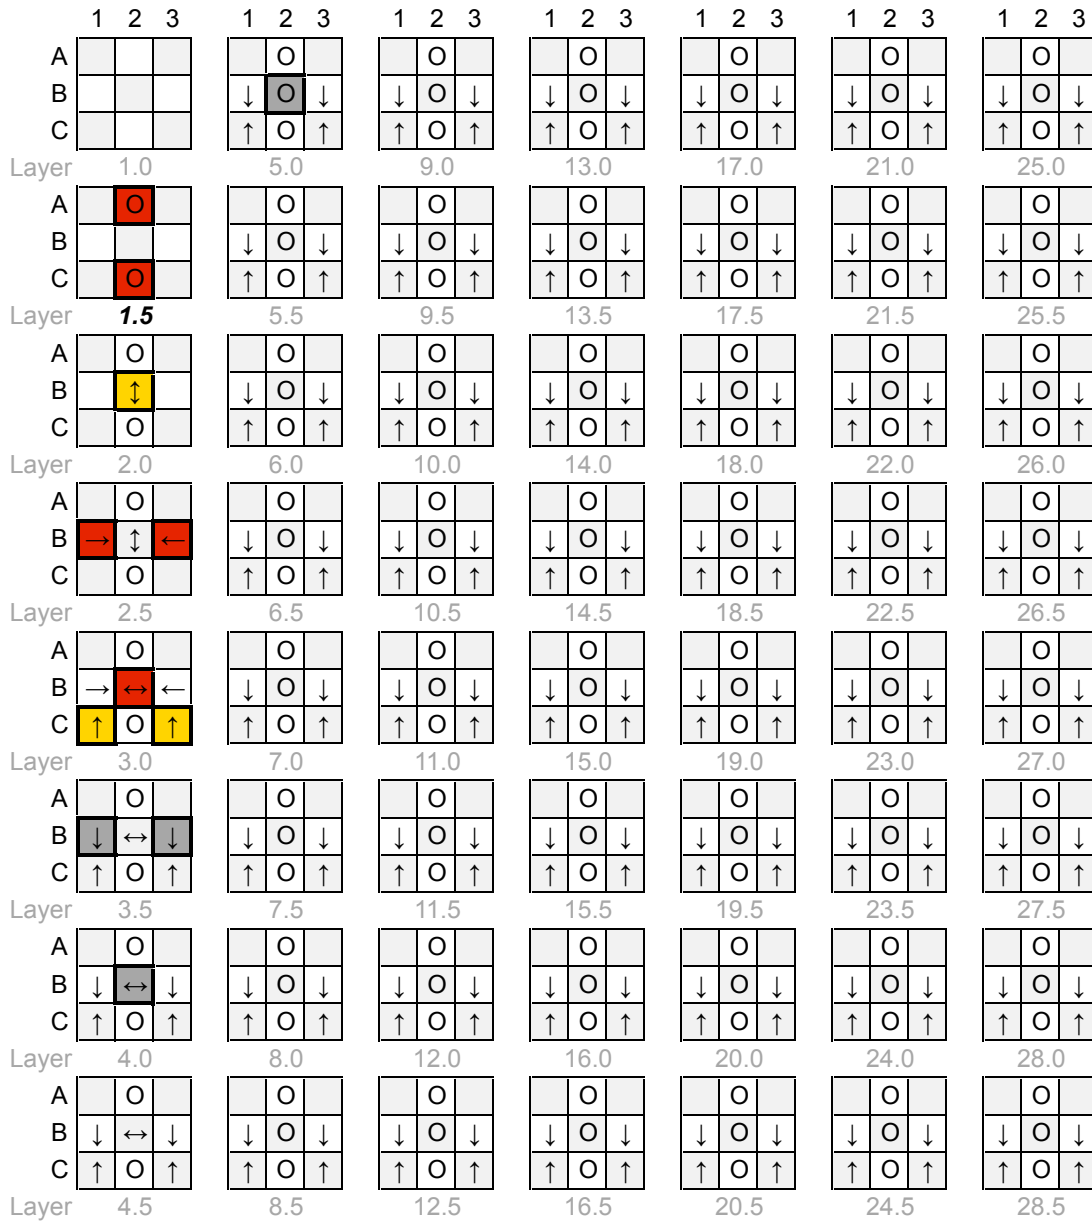

# Robot Three

Q-BA-CAD v 1.2

50-pack  
1 20-pack

	bottom-exit	single-exit	double-exit	TOTAL = 12
cubes used	3	6	3	12
cubes available				

WARNING: Choking Hazard.  
Involves small balls. Not for children under 3 years.