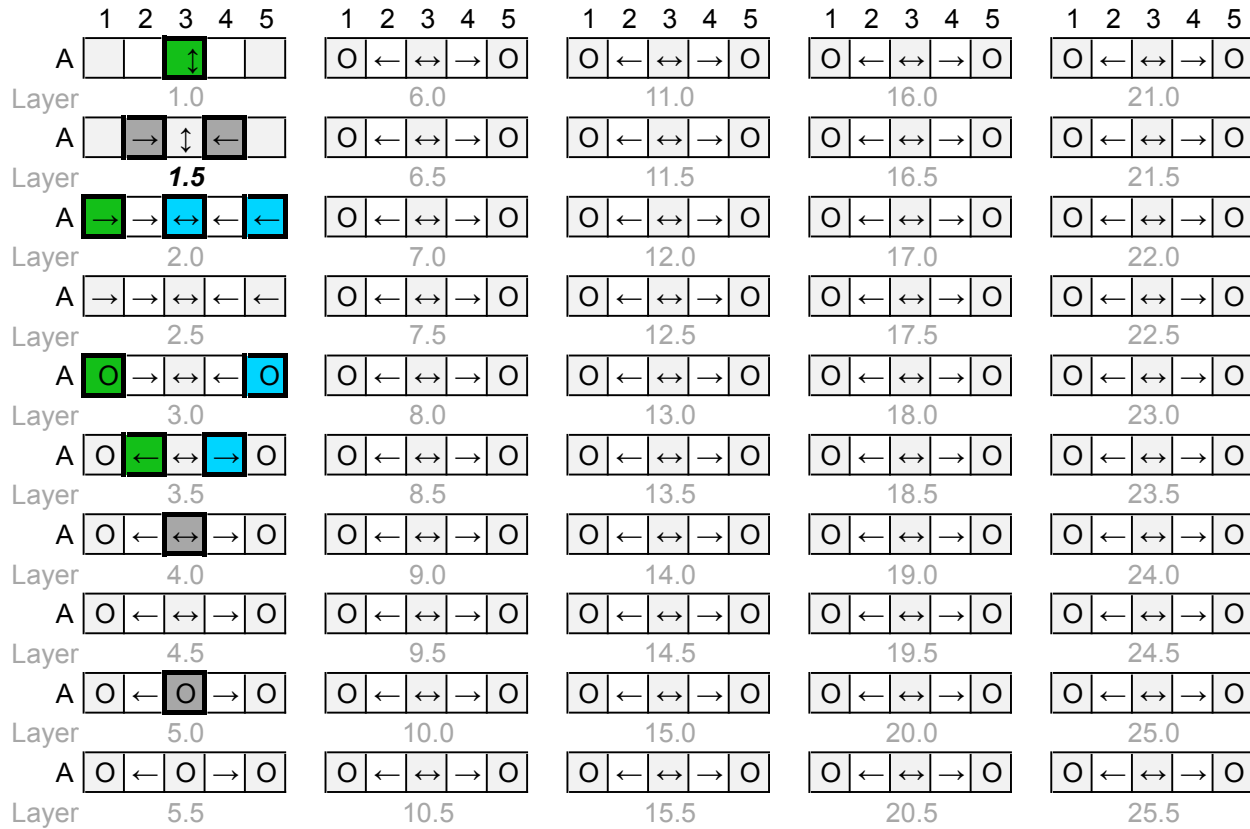

# Sculpture Two

Q-BA-CAD v 1.2

50-pack

1 20-pack

bottom-exit

single-exit

double-exit

TOTAL = 12

cubes used	3	6	3	12
cubes available				

WARNING: Choking Hazard.  
Involves small balls. Not for children under 3 years.