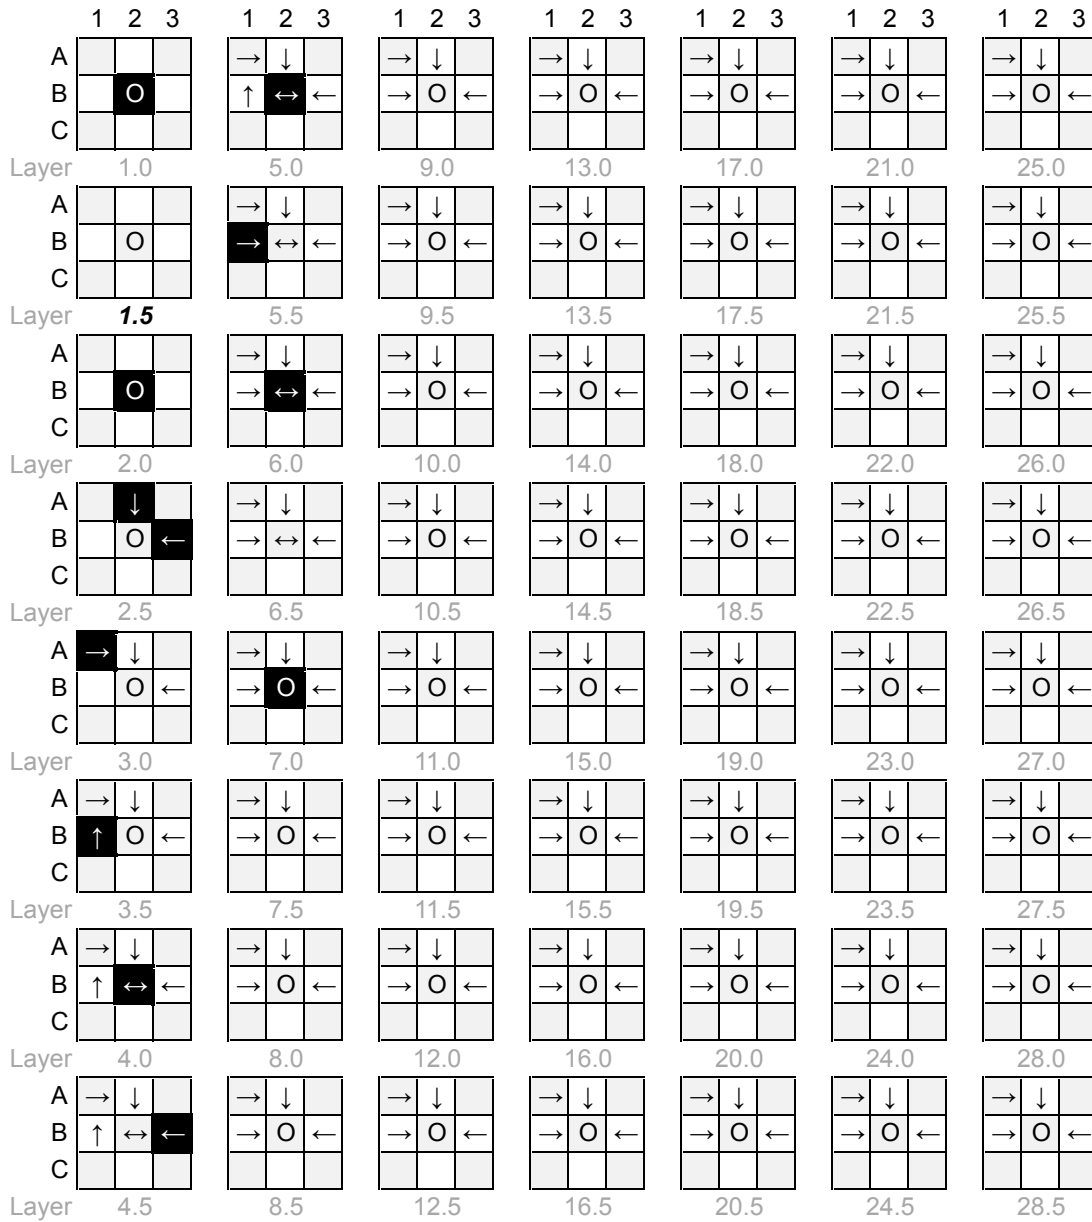

Triple Jump

Q-BA-CAD v 1.2

50-pack

1 20-pack

	bottom-exit	single-exit	double-exit	TOTAL = 12
cubes used	3	6	3	12
cubes available				

WARNING: Choking Hazard.
Involves small balls. Not for children under 3 years.