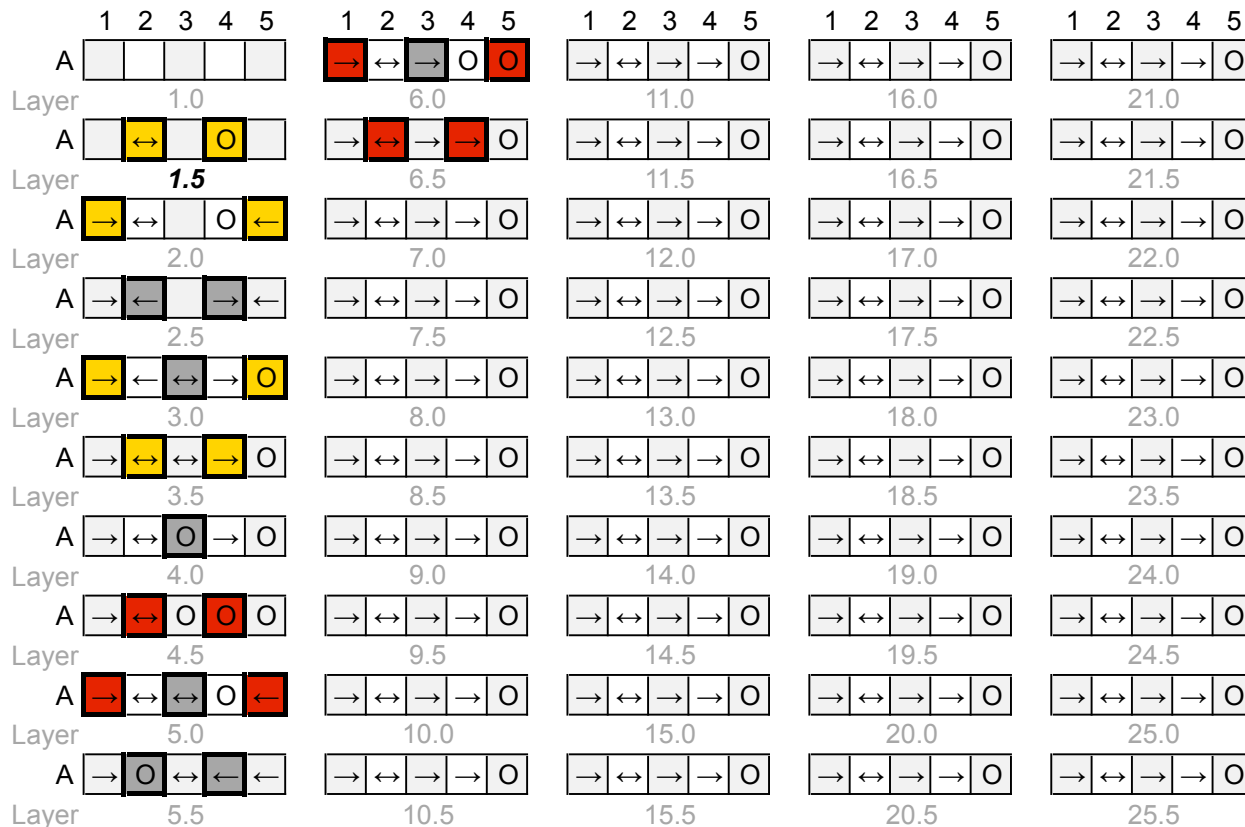

Butterfly One

Q-BA-CAD v 1.2

50-pack

2 20-packs

bottom-exit

single-exit

double-exit

TOTAL = 24

cubes used

6

12

6

24

cubes available

WARNING: Choking Hazard.
Involves small balls. Not for children under 3 years.