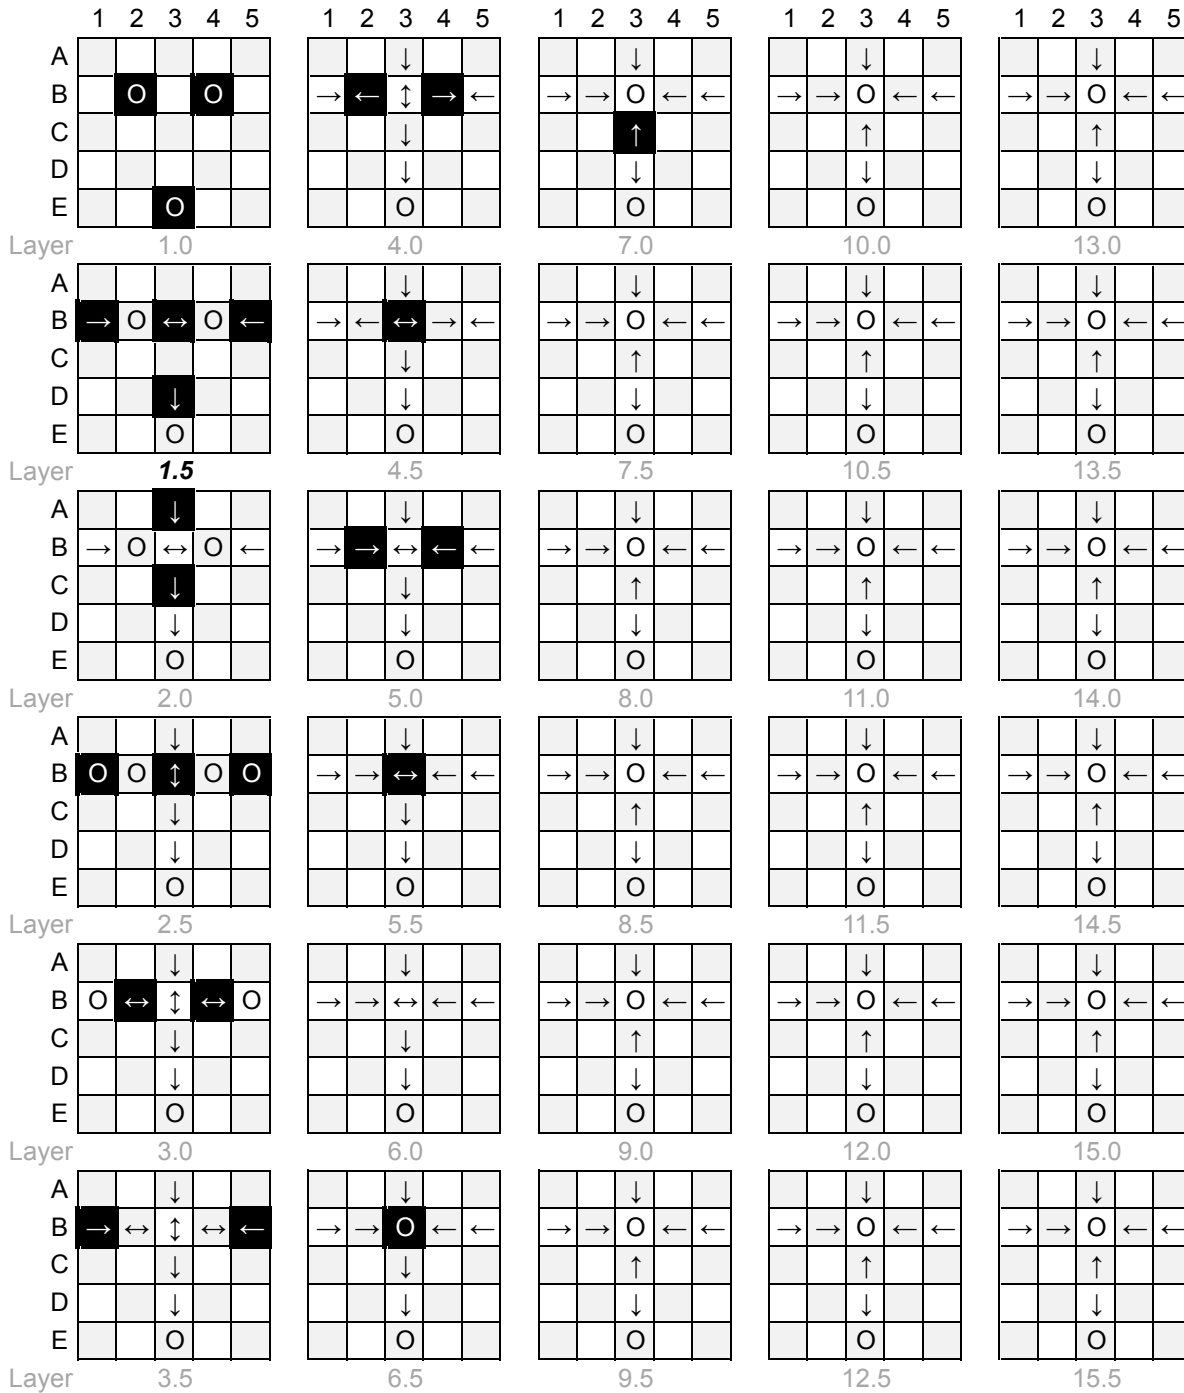

Tower Three

Q-BA-CAD v 1.2

50-pack
2 20-packs

	bottom-exit	single-exit	double-exit	TOTAL =
cubes used	6	12	6	24
cubes available				

WARNING: Choking Hazard.
Involves small balls. Not for children under 3 years.