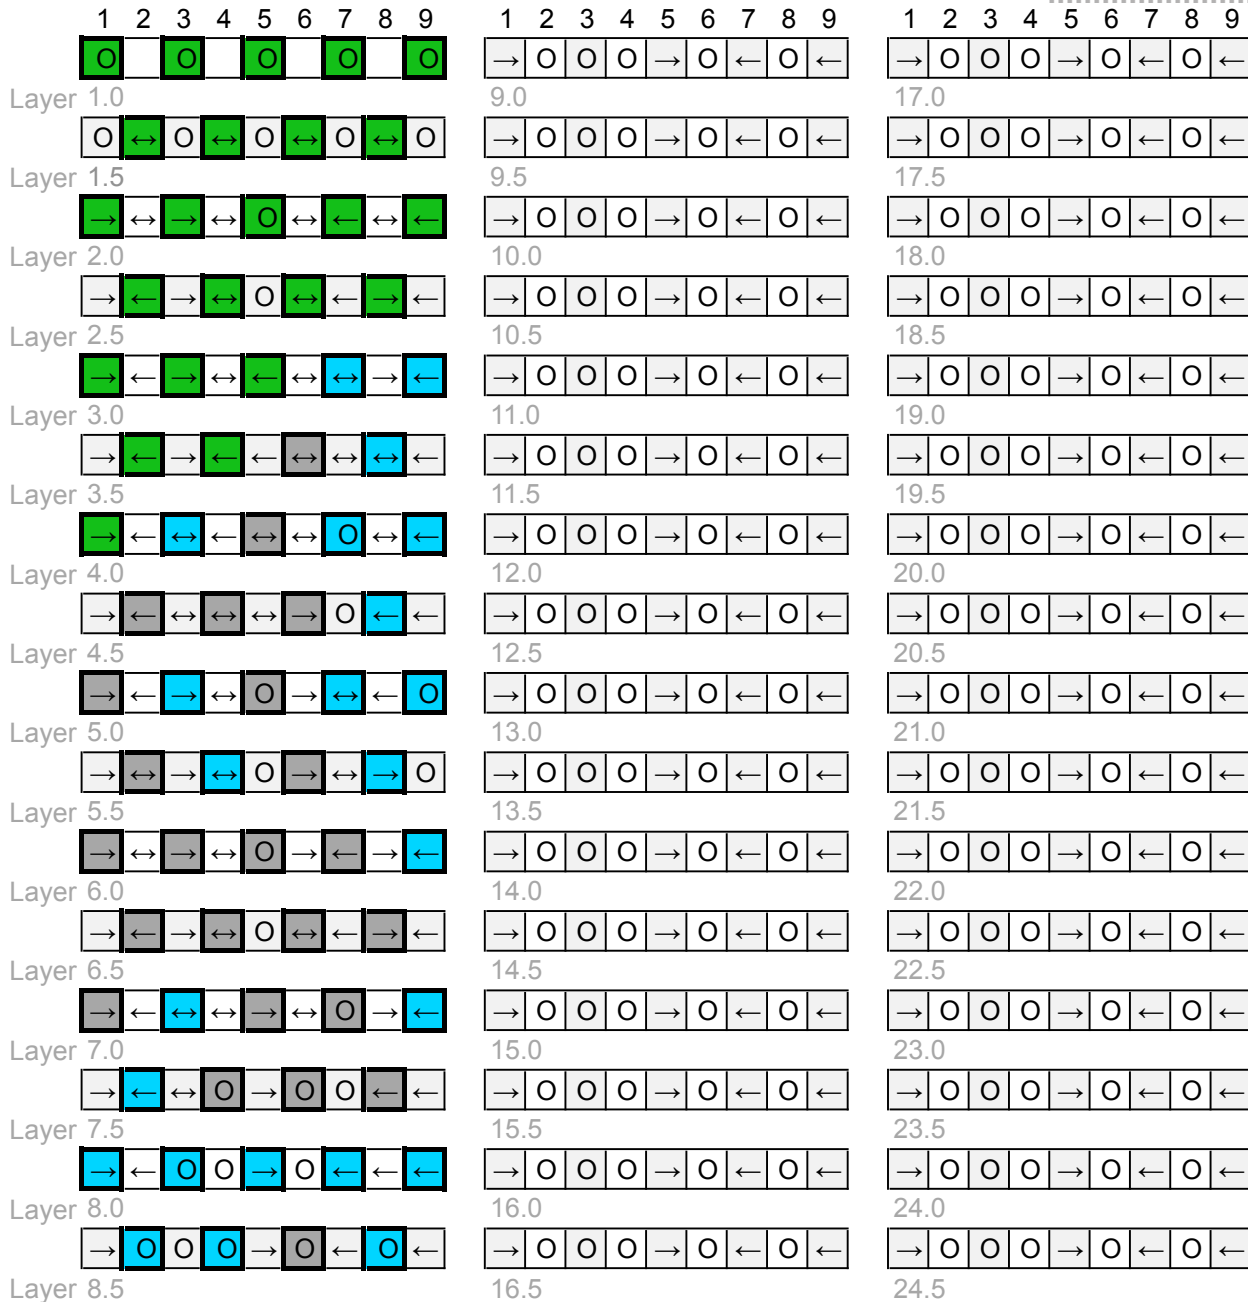

Landscape

Q-BA-CAD v 1.2

2 50-packs
20-pack

bottom-exit single-exit double-exit TOTAL = 72

cubes used	18	36	18	TOTAL = 72
cubes available				

WARNING: Choking Hazard.
Involves small balls. Not for children under 3 years.