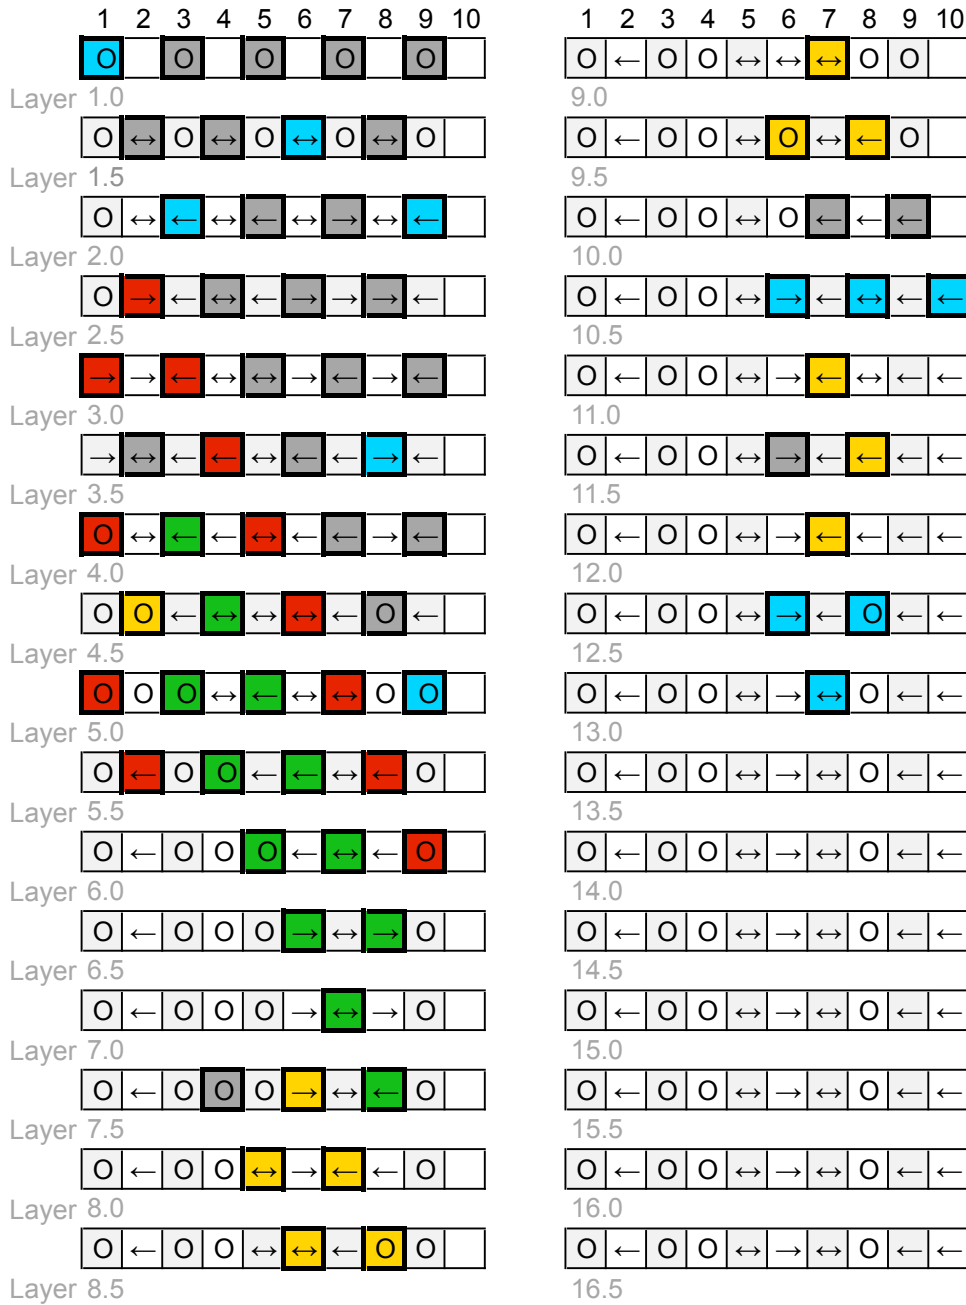

The Sledder

Q-BA-CAD v 1.2

2 50-packs
20-pack

bottom-exit single-exit double-exit TOTAL = 72

cubes used	18	36	18	TOTAL = 72
cubes available				

WARNING: Choking Hazard.

Involves small balls. Not for children under 3 years.