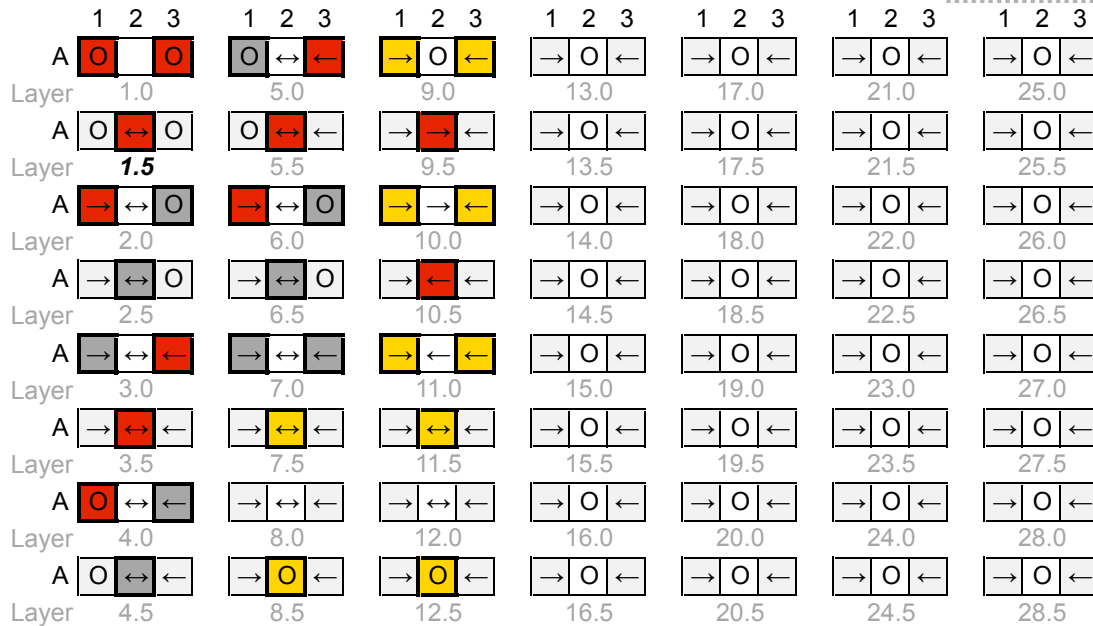

Candle One

Q-BA-CAD v 1.2

1 50-pack
20-pack

| | bottom-exit | single-exit | double-exit | TOTAL = | 36 |
|-----------------|-------------|-------------|-------------|---------|----|
| cubes used | 8 | 16 | 8 | 32 | |
| cubes available | 1 | 2 | 1 | 4 | |

WARNING: Choking Hazard.
Involves small balls. Not for children under 3 years.