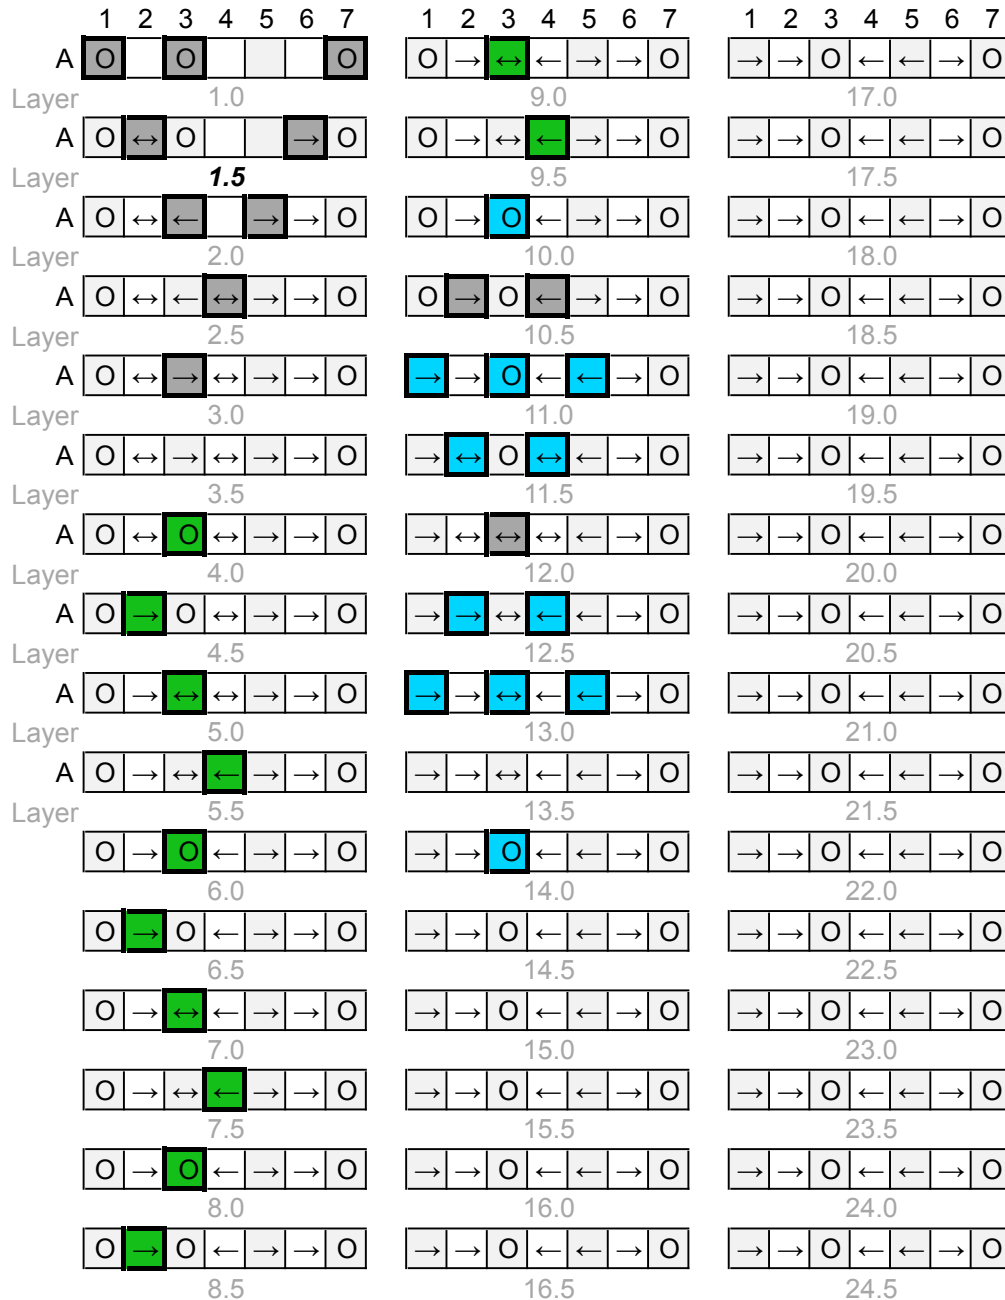

# Flower One

Q-BA-CAD v 1.2

1 50-pack  
20-pack

	bottom-exit	single-exit	double-exit	TOTAL =
cubes used	9	18	9	36
cubes available				

WARNING: Choking Hazard.  
Involves small balls. Not for children under 3 years.