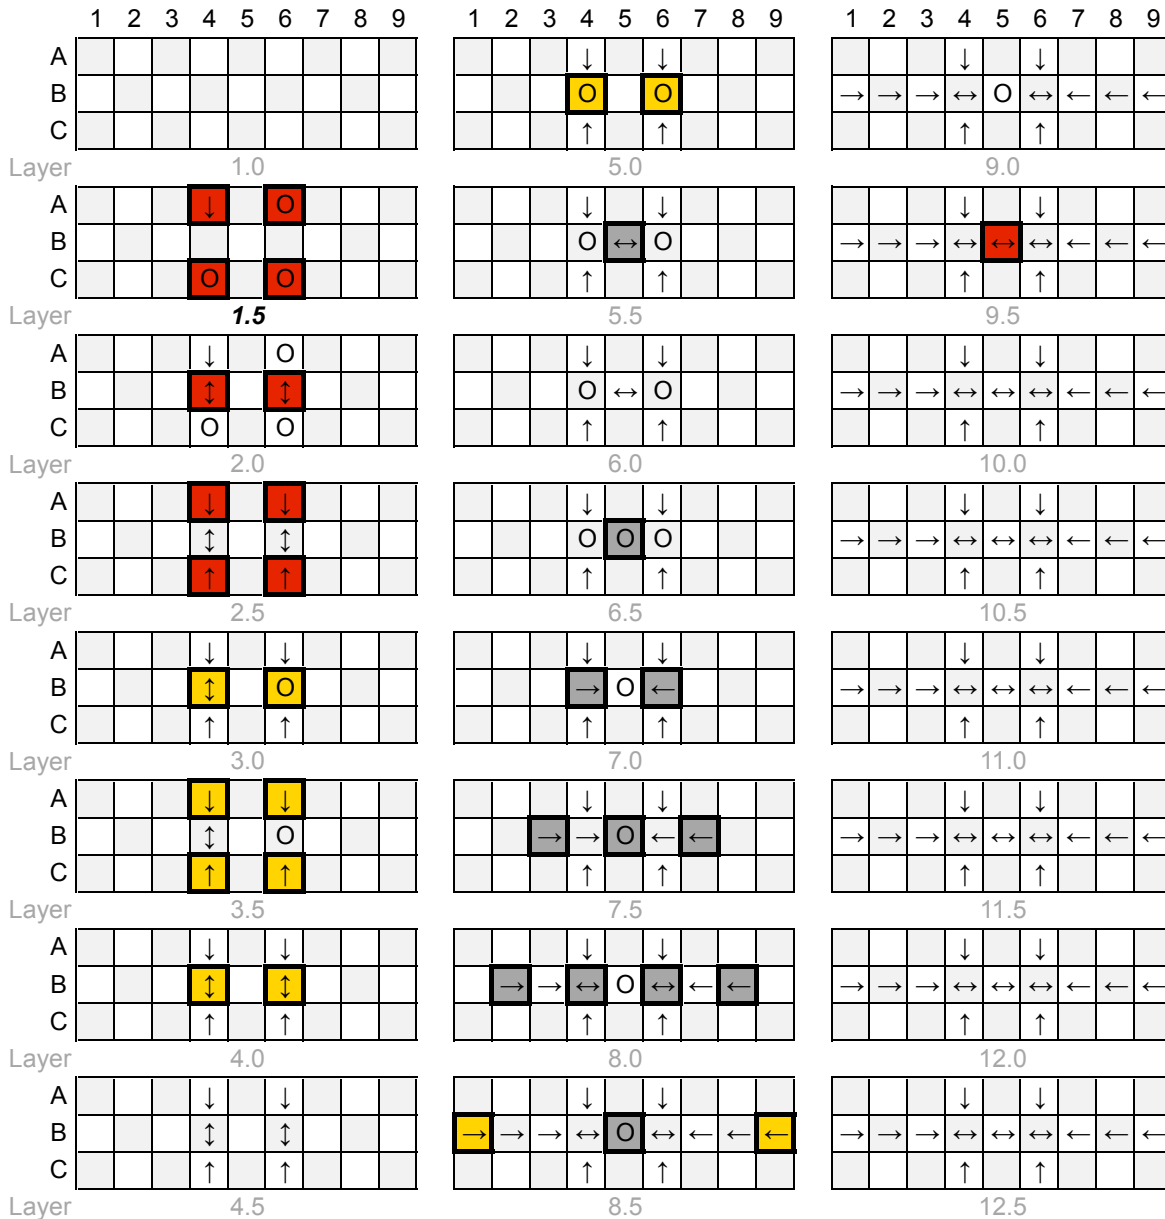

Robot Two

Q-BA-CAD v 1.2

1 50-pack
20-pack

	bottom-exit	single-exit	double-exit	TOTAL	=	36
cubes used	9	17	9	35		
cubes available		1		1		

WARNING: Choking Hazard.
Involves small balls. Not for children under 3 years.