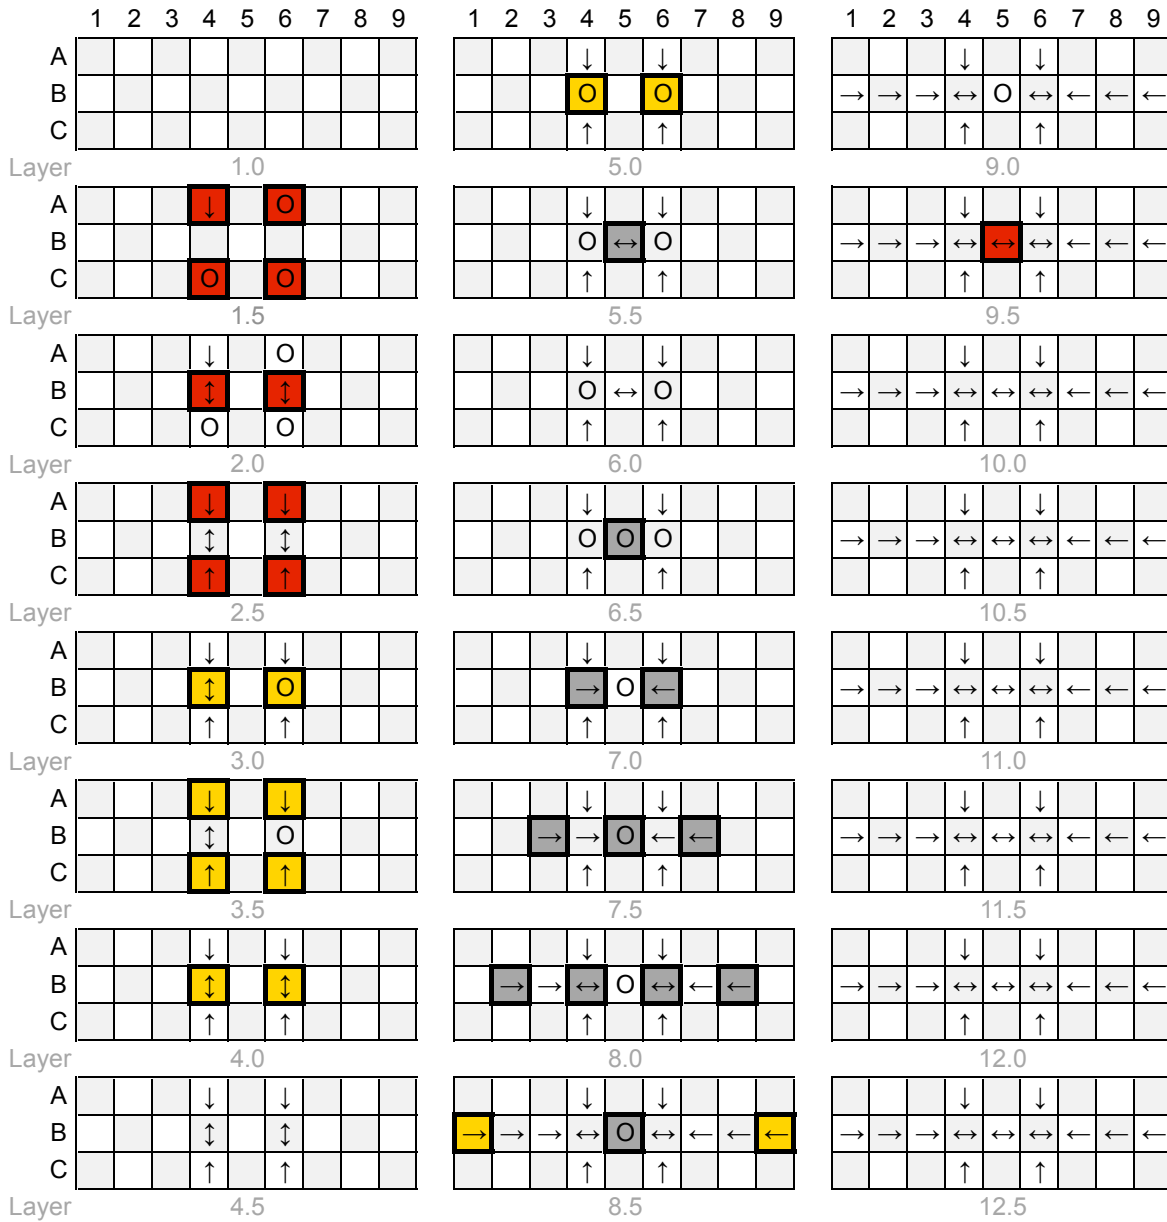

Robot Two

Q-BA-DRAW v 1.2

1 50-pack
20-pack

	bottom-exit	single-exit	double-exit	TOTAL	=	36
cubes used	9	17	9	35		
cubes available		1		1		

WARNING: CHOKING HAZARD -
Toy contains small balls. Not for children under 3 yrs.