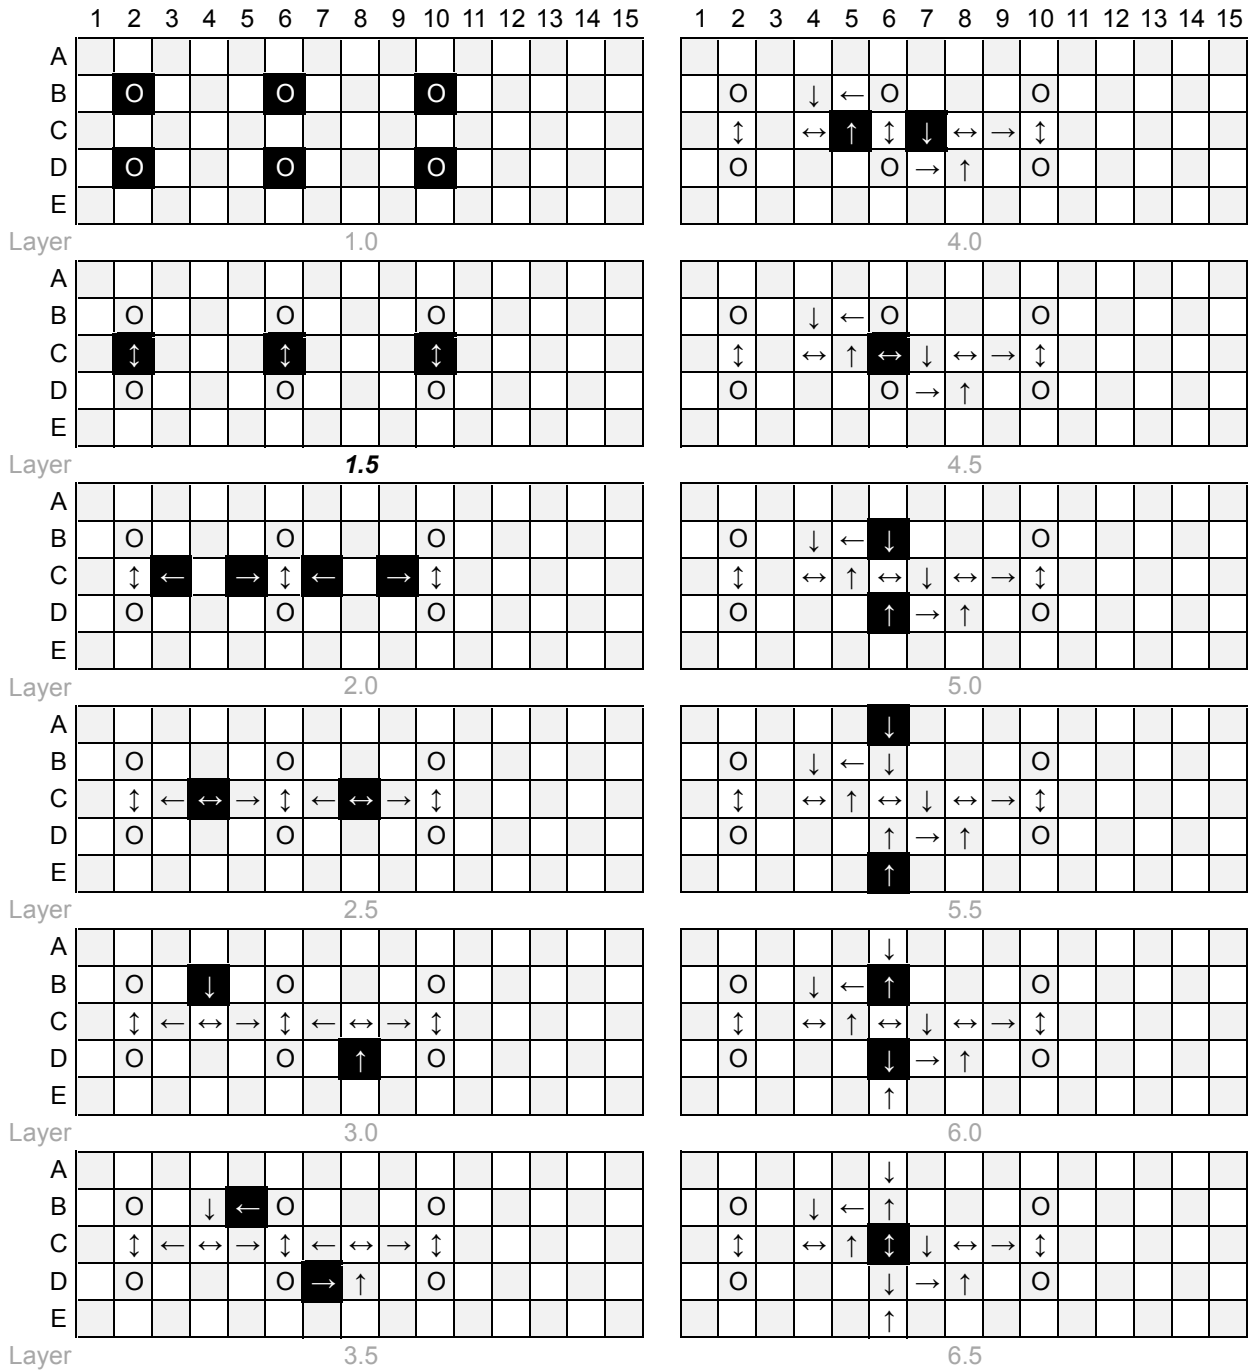

The Spinner Spritzer

Q-BA-CAD v 1.2

1 50-pack
20-pack

bottom-exit single-exit double-exit TOTAL = 36

cubes used	9	18	9	TOTAL = 36
cubes available				

The Spinner Spritzer