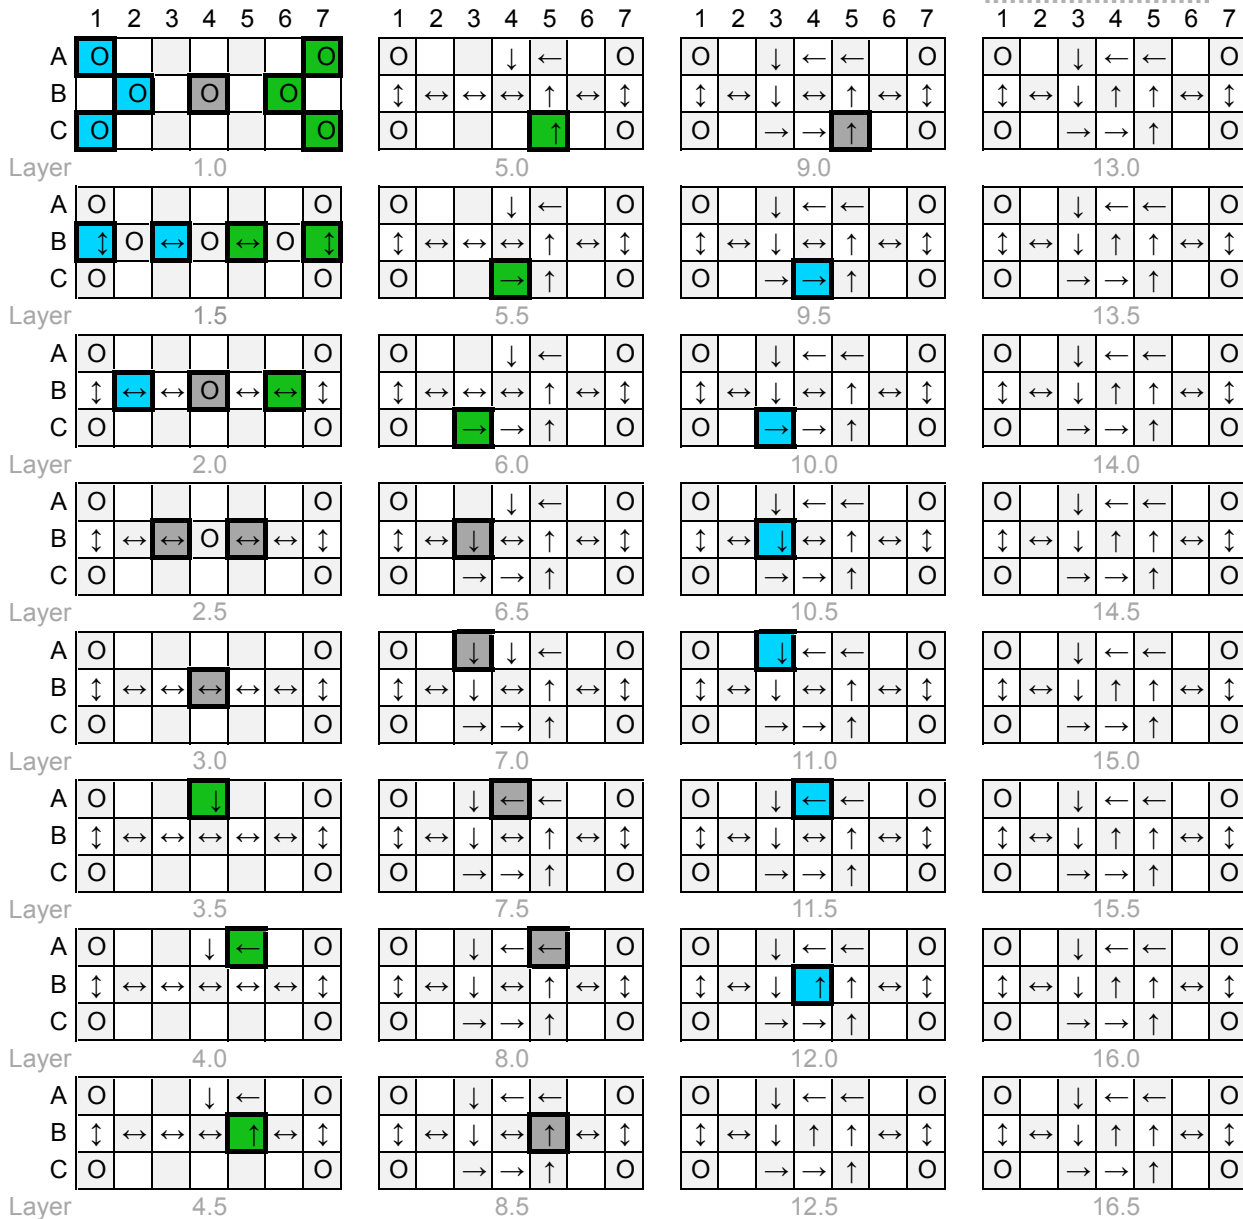

Tower Twelve

1 50-pack
20-pack

	bottom-exit	single-exit	double-exit	TOTAL	=	36
cubes used	8	18	9	35		
cubes available	1			1		

WARNING: CHOKING HAZARD -
Toy contains small balls. Not for children under 3 yrs.