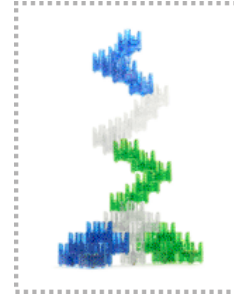

Tower Twelve

1 50-pack
20-pack

	bottom-exit	single-exit	double-exit	TOTAL	=	36
cubes used	8	18	9	35		
cubes available	1			1		

WARNING: CHOKING HAZARD -
Toy contains small balls. Not for children under 3 yrs.