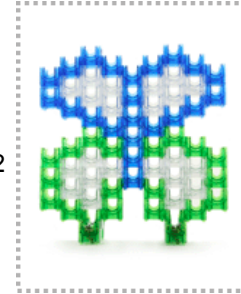

Butterfly Two

Q-BA-CAD v 1.2

2 50-packs
20-pack

	bottom-exit	single-exit	double-exit	TOTAL	=	72
cubes used	16	34	18	68		
cubes available	2	2	4			

WARNING: Choking Hazard.
Involves small balls. Not for children under 3 years.