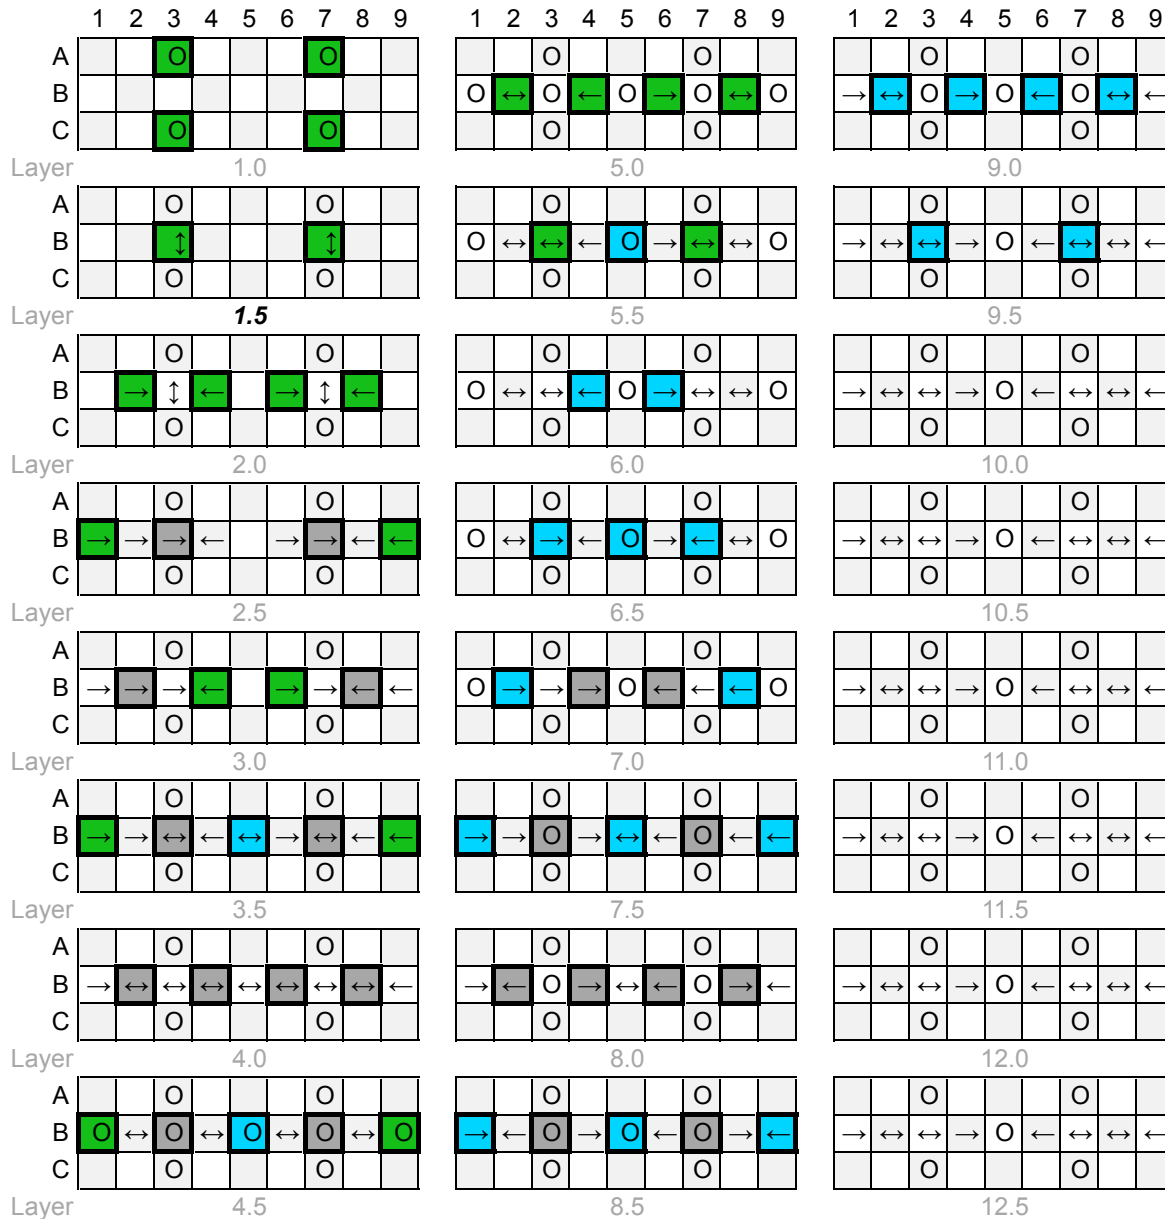

Butterfly Two

Q-BA-CAD v 1.2

2 50-packs
20-pack

	bottom-exit	single-exit	double-exit	TOTAL	=	72
cubes used	16	34	18	68		
cubes available	2	2	4			

WARNING: Choking Hazard.
Involves small balls. Not for children under 3 years.