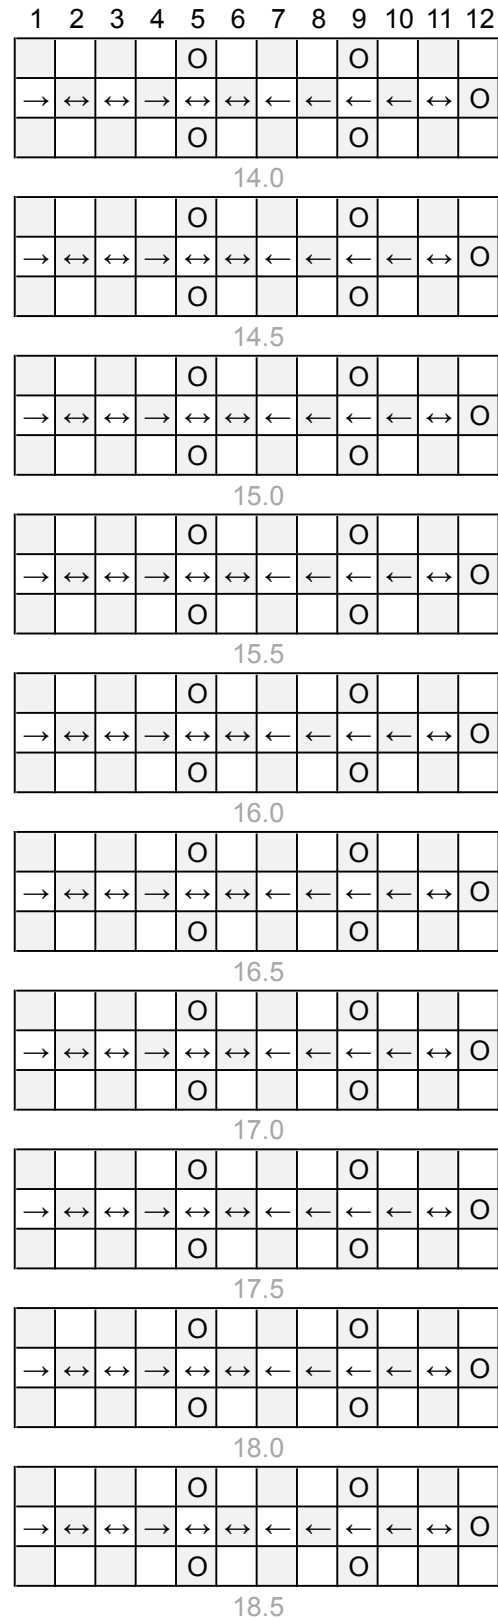

Fish Eight

Q-BA-CAD v 1.2

2 50-packs
20-pack

	bottom-exit	single-exit	double-exit	TOTAL	=	72
cubes used	18	36	18	72		
cubes available						

WARNING: Choking Hazard.
Involves small balls. Not for children under 3 years.

Fish Eight

PAGE 2

WARNING: Choking Hazard.
Involves small balls. Not for children under 3 years.