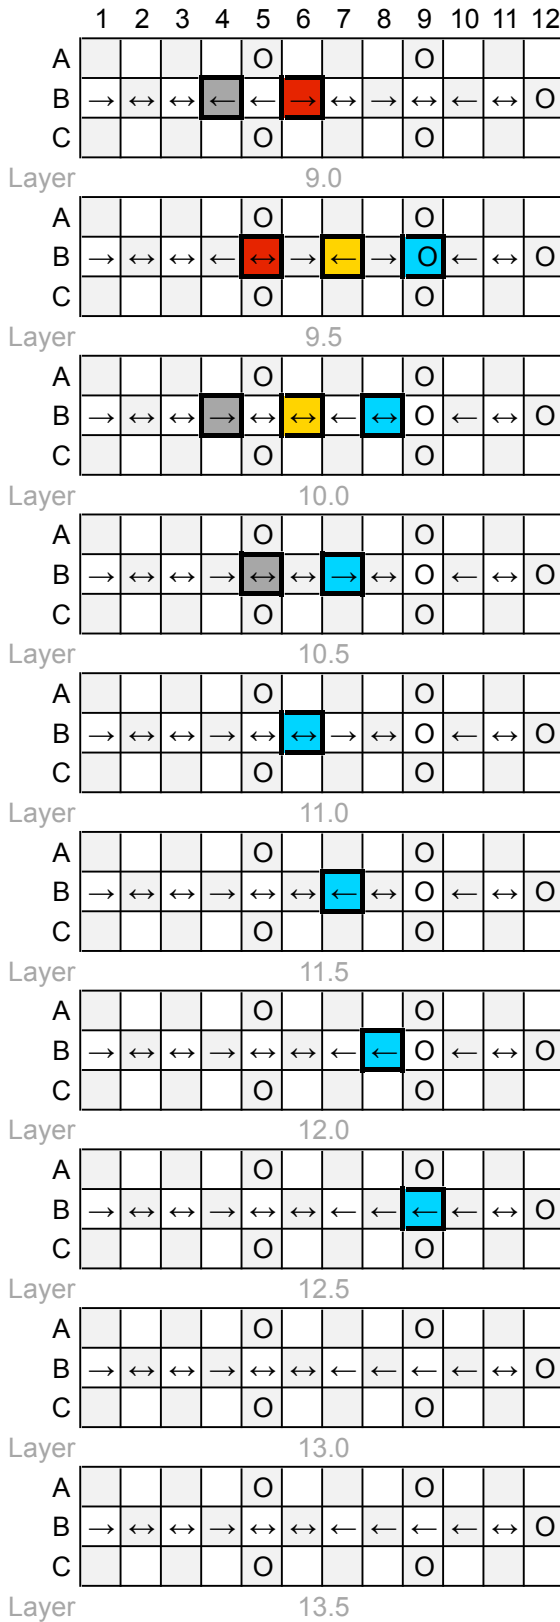

Fish Eight

Q-BA-CAD v 1.2

2 50-packs
20-pack

	bottom-exit	single-exit	double-exit	TOTAL	=	72
cubes used	18	36	18	72		
cubes available						

WARNING: Choking Hazard.
Involves small balls. Not for children under 3 years.

Fish Eight

PAGE 2

WARNING: Choking Hazard.
Involves small balls. Not for children under 3 years.