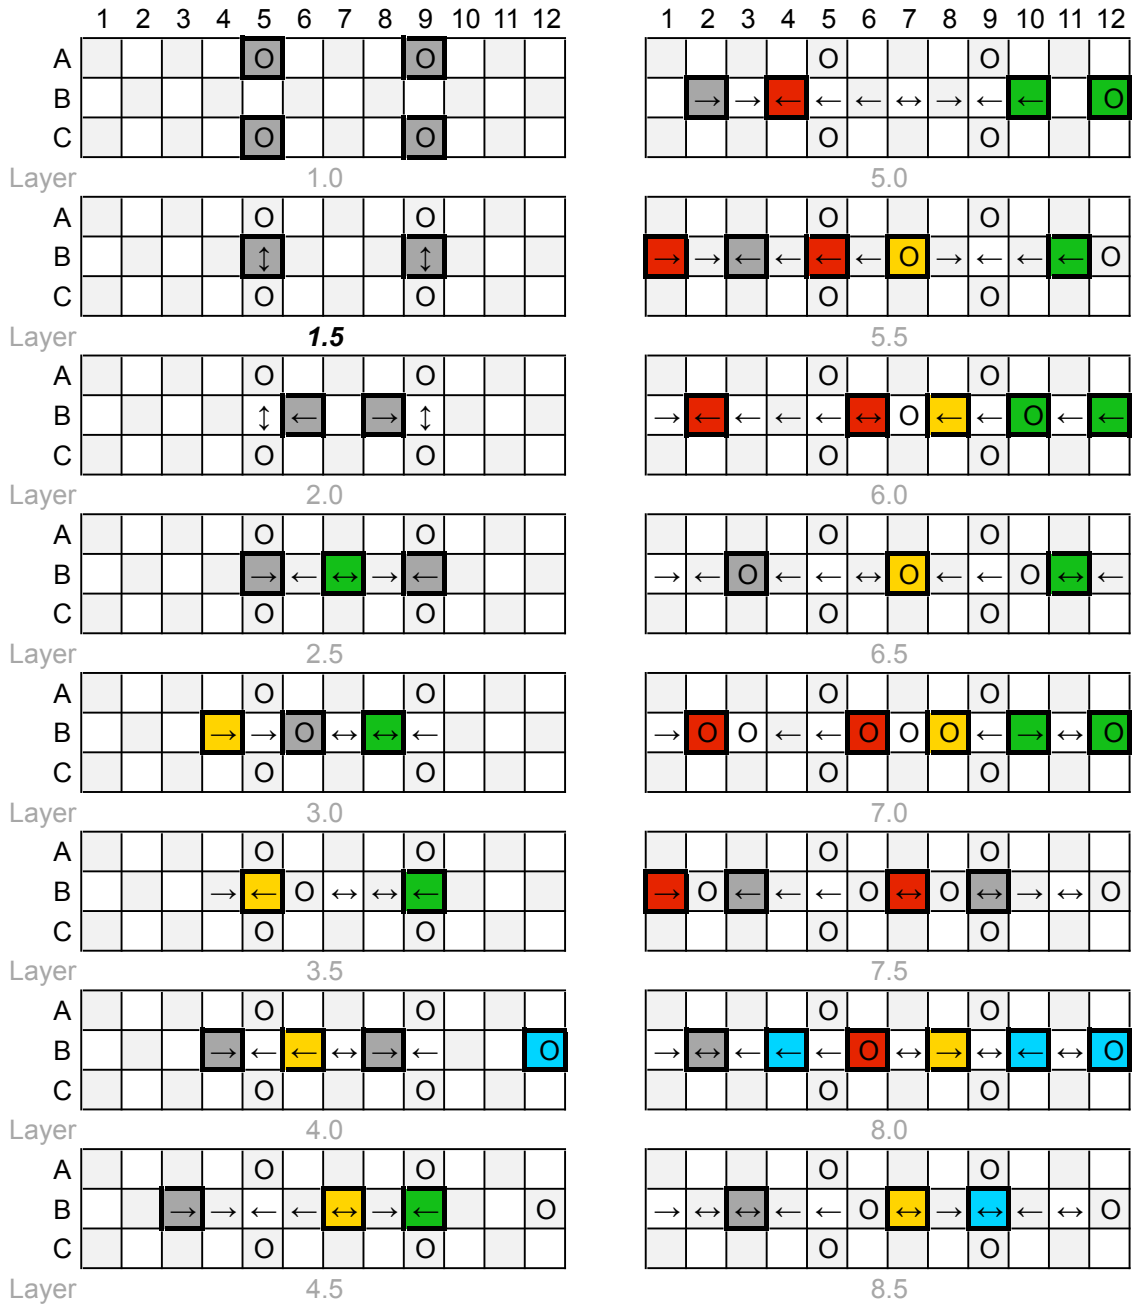

Fish Eight

Q-BA-CAD v 1.2

2 50-packs
20-pack

	bottom-exit	single-exit	double-exit	TOTAL	=	72
cubes used	18	36	18	72		
cubes available						

WARNING: Choking Hazard.
Involves small balls. Not for children under 3 years.

Fish Eight

PAGE 2

WARNING: Choking Hazard.
Involves small balls. Not for children under 3 years.