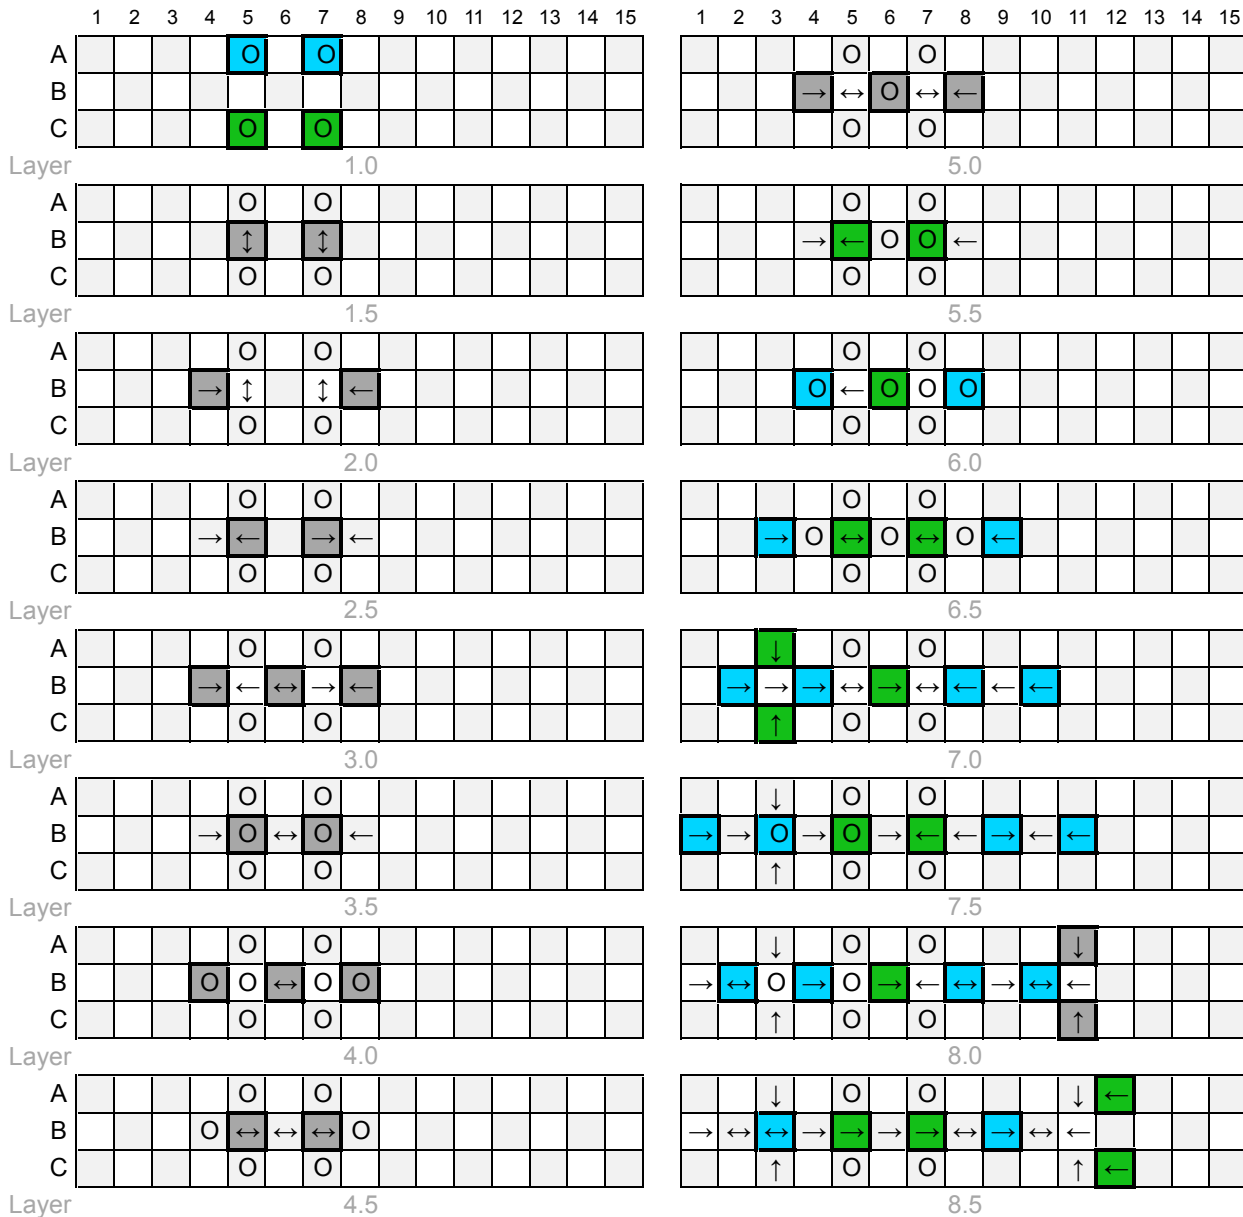

Fish Three

2 50-packs
20-pack

	bottom-exit	single-exit	double-exit	TOTAL = 72
cubes used	15	36	18	69
cubes available	3			3

WARNING: Choking Hazard.
Involves small balls. Not for children under 3 years.