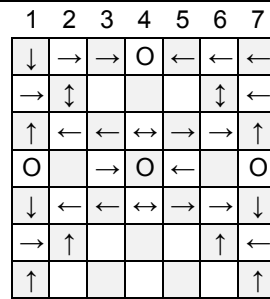

# Square Tent

Q-BA-CAD v 1.2

2 50-packs  
20-pack

	bottom-exit	single-exit	double-exit	TOTAL = 72
cubes used	16	36	18	70
cubes available	2			2

WARNING: Choking Hazard.  
Involves small balls. Not for children under 3 years.

# Square Tent

PAGE 2

9.0

11.0

13.0

15.0

9.5

11.5