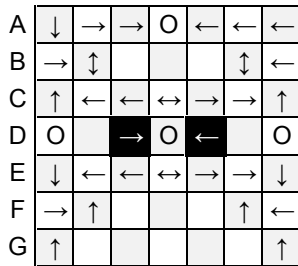

# Square Tent

Q-BA-CAD v 1.2

2 50-packs  
20-pack

	bottom-exit	single-exit	double-exit	TOTAL = 72
cubes used	16	36	18	70
cubes available	2			2

WARNING: Choking Hazard.  
Involves small balls. Not for children under 3 years.

# Square Tent

PAGE 2

9.0

11.0

13.0

15.0

9.5

11.5

13.5

15.5

10.0

12.0

14.0

16.0

10.5

12.5