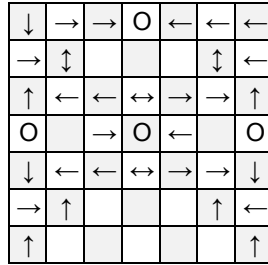

# Square Tent

Q-BA-CAD v 1.2

2 50-packs  
20-pack

	bottom-exit	single-exit	double-exit	TOTAL = 72
cubes used	16	36	18	70
cubes available	2			2

WARNING: Choking Hazard.  
Involves small balls. Not for children under 3 years.

# Square Tent

PAGE 2

9.0

11.0

13.0

15.0

9.5

11.5

13.5

15.5

10.0

12.0

14.0

16.0

10.5

12.5