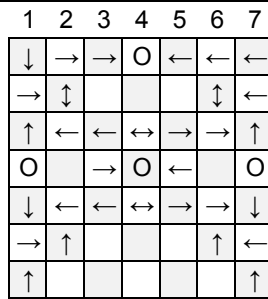

# Square Tent

Q-BA-CAD v 1.2

2 50-packs  
20-pack

	bottom-exit	single-exit	double-exit	TOTAL = 72
cubes used	16	36	18	70
cubes available	2			2

WARNING: Choking Hazard.  
Involves small balls. Not for children under 3 years.

# Square Tent

PAGE 2

9.0

11.0

13.0

15.0

9.5

11.5

13.5

15.5

10.0

12.0

14.0

16.0

10.5

12.5