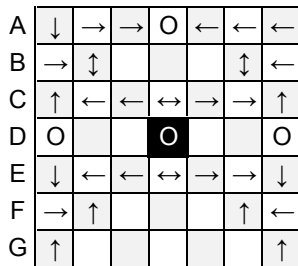

# Square Tent

Q-BA-CAD v 1.2

2 50-packs  
20-pack

	bottom-exit	single-exit	double-exit	TOTAL = 72
cubes used	16	36	18	70
cubes available	2			2

WARNING: Choking Hazard.  
Involves small balls. Not for children under 3 years.

# Square Tent

PAGE 2

9.0

11.0

13.0

15.0

9.5

11.5

13.5

15.5

10.0

12.0

14.0

16.0

10.5

12.5