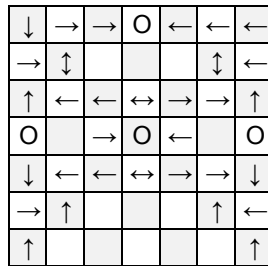

# Square Tent

Q-BA-CAD v 1.2

2 50-packs  
20-pack

	bottom-exit	single-exit	double-exit	TOTAL = 72
cubes used	16	36	18	70
cubes available	2			2

WARNING: Choking Hazard.  
Involves small balls. Not for children under 3 years.

# Square Tent

PAGE 2

9.0

11.0

13.0

15.0

9.5

11.5

13.5

15.5

10.0

12.0

14.0

16.0

10.5

12.5