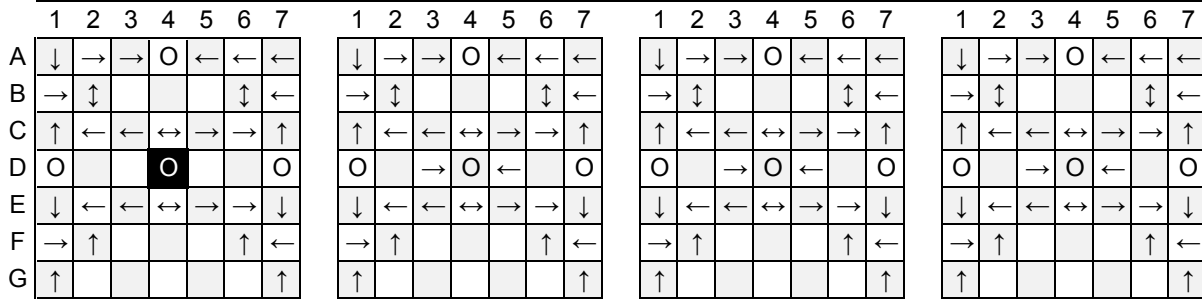

# Square Tent

Q-BA-CAD v 1.2

2 50-packs  
20-pack

	bottom-exit	single-exit	double-exit	TOTAL = 72
cubes used	16	36	18	70
cubes available	2			2

WARNING: Choking Hazard.  
Involves small balls. Not for children under 3 years.

# Square Tent

PAGE 2

9.0

11.0

13.0

15.0

9.5

11.5