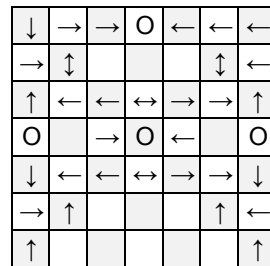

# Square Tent

Q-BA-CAD v 1.2

2 50-packs  
20-pack

	bottom-exit	single-exit	double-exit	TOTAL = 72
cubes used	16	36	18	70
cubes available	2			2

WARNING: Choking Hazard.  
Involves small balls. Not for children under 3 years.

# Square Tent

PAGE 2

9.0

11.0

13.0

15.0

9.5

11.5

13.5

15.5

10.0

12.0

14.0

16.0

10.5

12.5