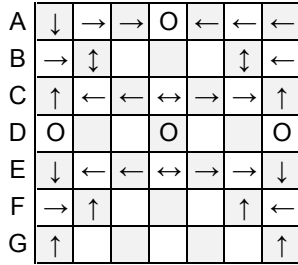

# Square Tent

Q-BA-CAD v 1.2

2 50-packs  
20-pack

	bottom-exit	single-exit	double-exit	TOTAL = 72
cubes used	16	36	18	70
cubes available	2			2

WARNING: Choking Hazard.  
Involves small balls. Not for children under 3 years.

# Square Tent

PAGE 2

9.0

11.0

13.0

15.0

9.5

11.5

13.5

15.5

10.0

12.0

14.0

16.0

10.5

12.5