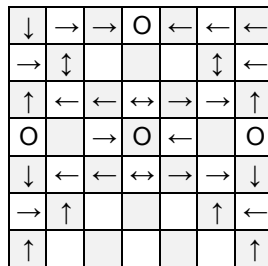

# Square Tent

Q-BA-CAD v 1.2

2 50-packs  
20-pack

	bottom-exit	single-exit	double-exit	TOTAL = 72
cubes used	16	36	18	70
cubes available	2			2

WARNING: Choking Hazard.  
Involves small balls. Not for children under 3 years.

# Square Tent

PAGE 2

9.0

11.0

13.0

15.0

9.5

11.5

13.5

15.5

10.0

12.0

14.0

16.0

10.5

12.5