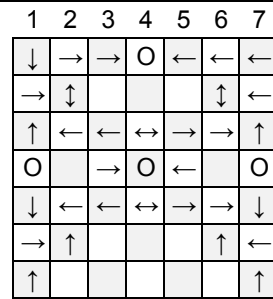

# Square Tent

Q-BA-CAD v 1.2

2 50-packs  
20-pack

	bottom-exit	single-exit	double-exit	TOTAL = 72
cubes used	16	36	18	70
cubes available	2			2

WARNING: Choking Hazard.  
Involves small balls. Not for children under 3 years.

# Square Tent

PAGE 2

9.0

11.0

13.0

15.0

9.5

11.5

13.5

15.5

10.0

12.0

14.0

16.0

10.5

12.5