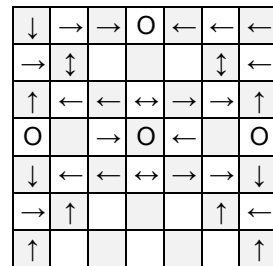

# Square Tent

Q-BA-CAD v 1.2

2 50-packs  
20-pack

	bottom-exit	single-exit	double-exit	TOTAL = 72
cubes used	16	36	18	70
cubes available	2			2

WARNING: Choking Hazard.  
Involves small balls. Not for children under 3 years.

# Square Tent

PAGE 2

9.0

11.0

13.0

15.0

9.5

11.5

13.5

15.5

10.0

12.0

14.0

16.0

10.5

12.5