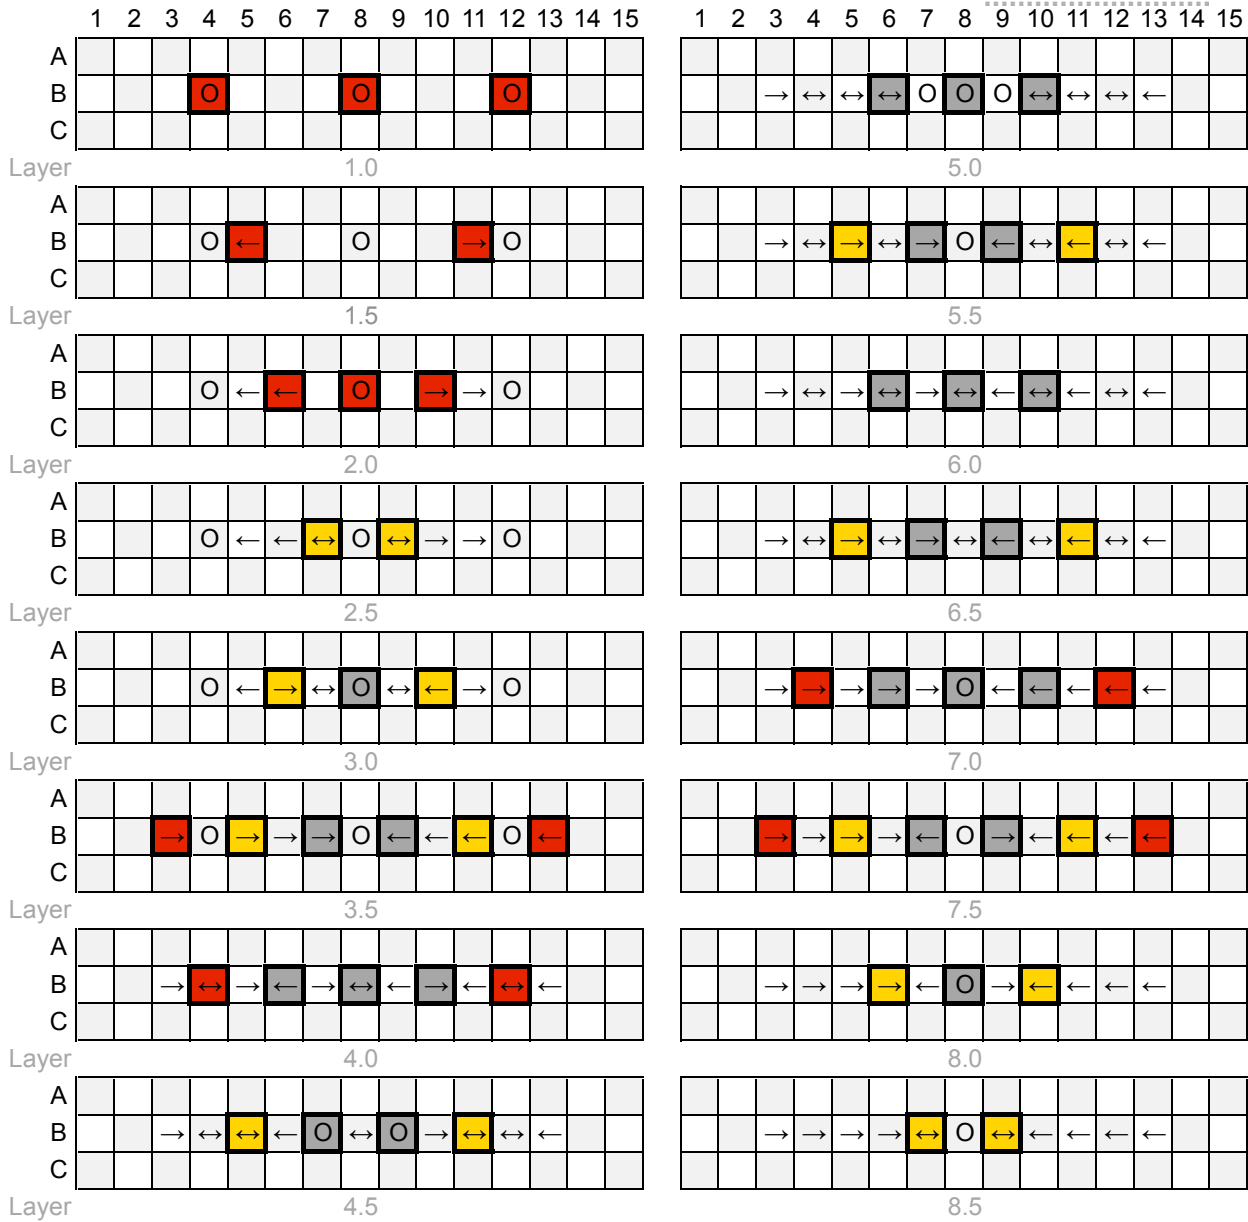

# Sun

Q-BA-CAD v 1.2

2 50-packs  
20-pack

	bottom-exit	single-exit	double-exit	TOTAL	=	72
cubes used	11	36	17	64		
cubes available	7		1	8		

WARNING: Choking Hazard.  
Involves small balls. Not for children under 3 years.