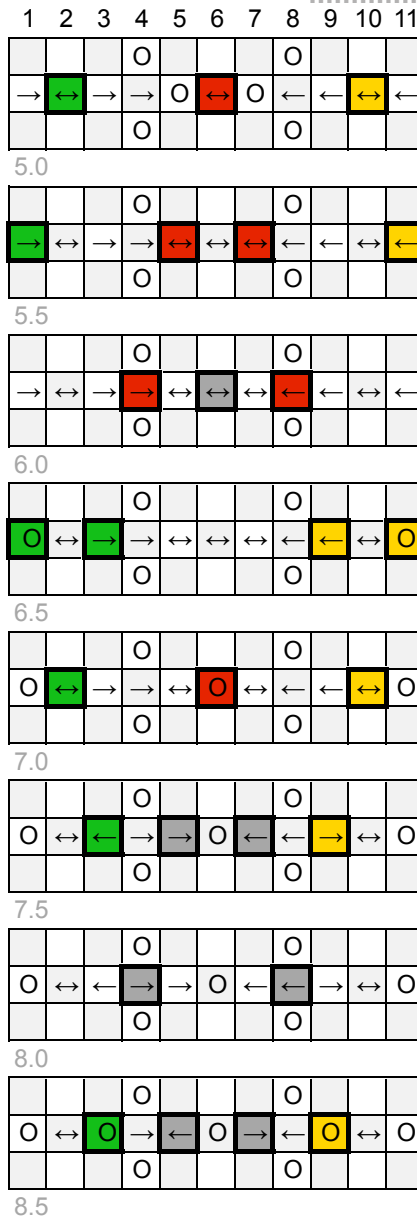

Tower Eleven

Q-BA-CAD v 1.2

2 50-packs
20-pack

	bottom-exit	single-exit	double-exit	TOTAL	=	72
cubes used	17	36	18	71		
cubes available	1			1		

WARNING: Choking Hazard.
Involves small balls. Not for children under 3 years.

Tower Eleven

PAGE 2

Layer 9.0

Layer 9.5

Layer 10.0

Layer 10.5

Layer 11.0

Layer 11.5

Layer 12.0

Layer 12.5

Layer 13.0

Layer 13.5

14.0

14.5

15.0

15.5

16.0

16.5

17.0

17.5

18.0

18.5