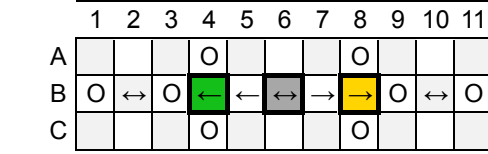

Tower Eleven

Q-BA-CAD v 1.2

2 50-packs
20-pack

	bottom-exit	single-exit	double-exit	TOTAL	=	72
cubes used	17	36	18	71		
cubes available	1			1		

WARNING: Choking Hazard.
Involves small balls. Not for children under 3 years.

Tower Eleven

PAGE 2

Layer 9.0

Layer 9.5

Layer 10.0

Layer 10.5

Layer 11.0

Layer 11.5