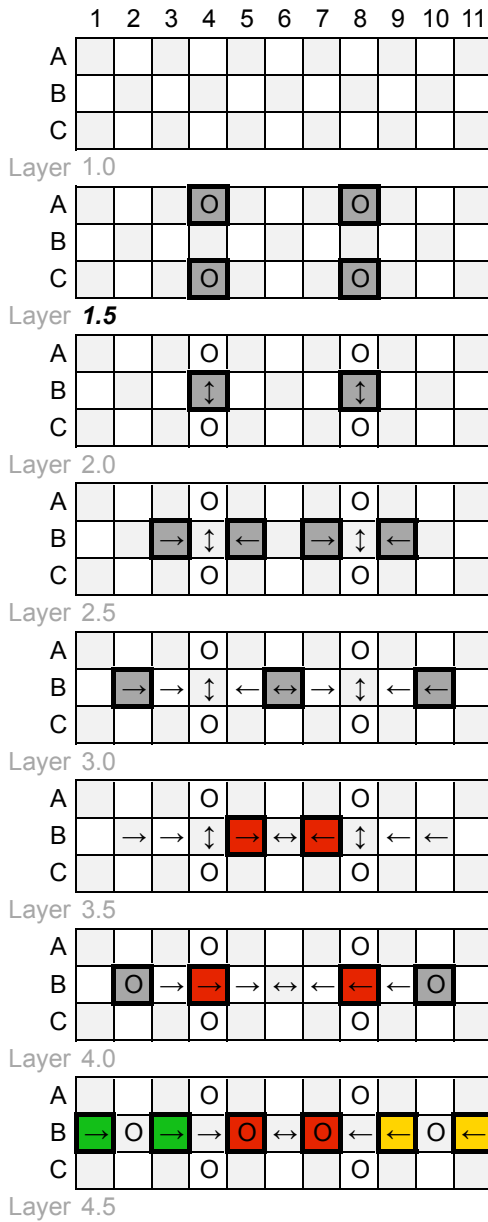

Tower Eleven

Q-BA-CAD v 1.2

2 50-packs
20-pack

	bottom-exit	single-exit	double-exit	TOTAL	=	72
cubes used	17	36	18	71		
cubes available	1			1		

WARNING: Choking Hazard.
Involves small balls. Not for children under 3 years.

Tower Eleven

PAGE 2

Layer 9.0

Layer 9.5

Layer 10.0

Layer 10.5

Layer 11.0

Layer 11.5

Layer 12.0

Layer 12.5

Layer 13.0

Layer 13.5

14.0

14.5

15.0

15.5

16.0

16.5

17.0

17.5

18.0

18.5