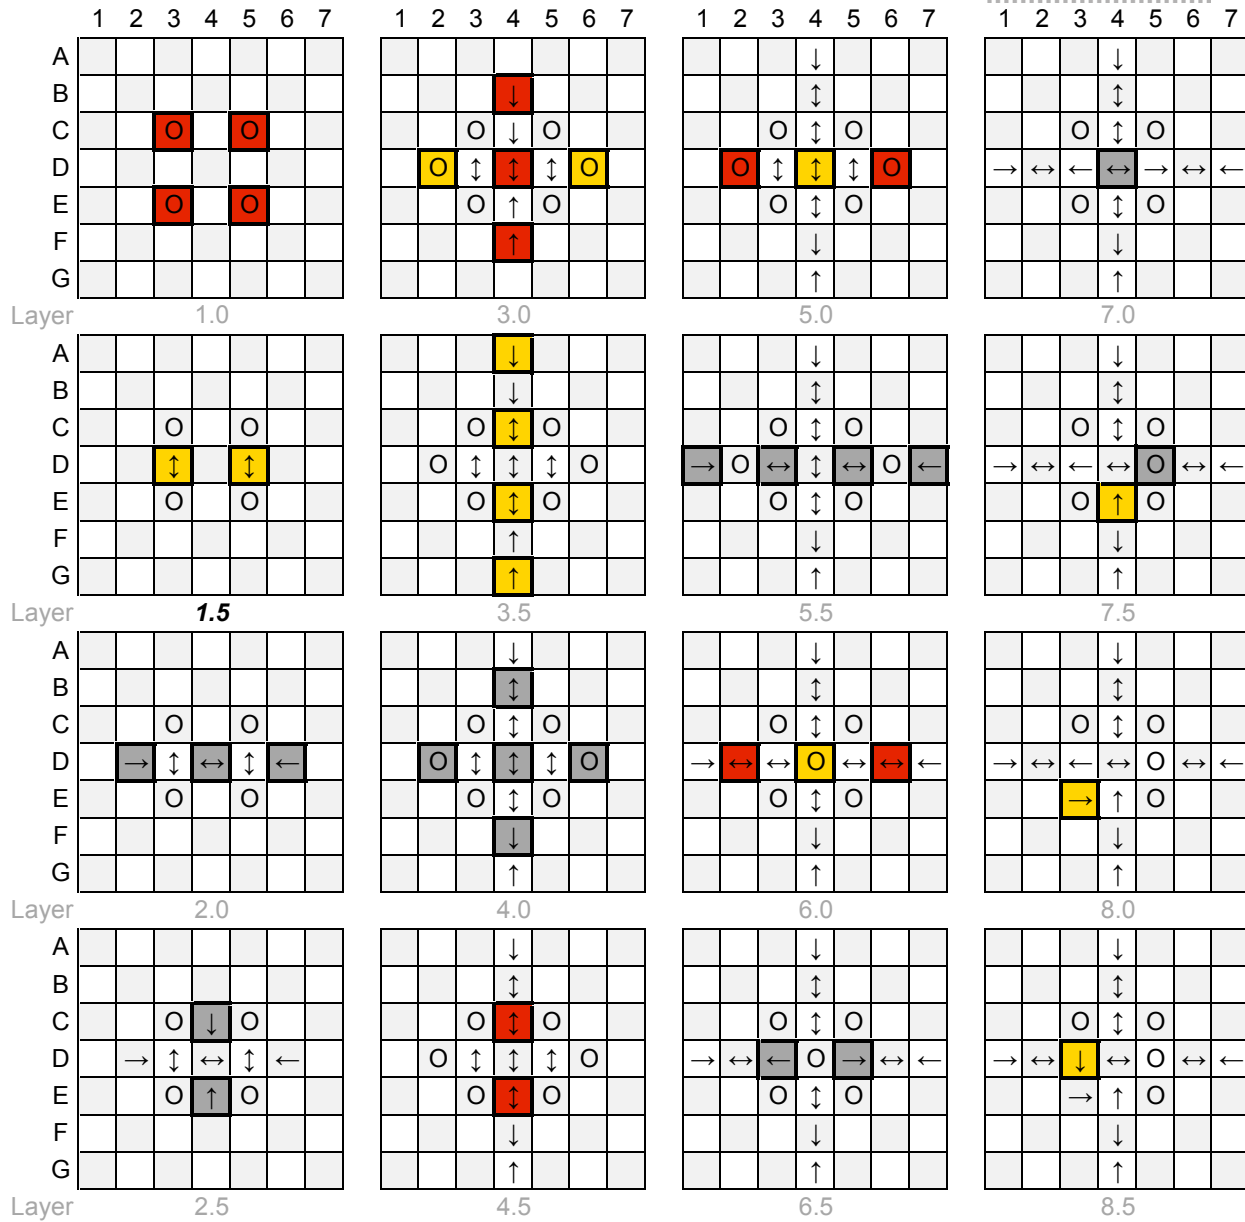

# Tower Nine

Q-BA-CAD v 1.2

2 50-packs  
20-pack

	bottom-exit	single-exit	double-exit	TOTAL = 72
cubes used	12	36	18	66
cubes available	6			6

WARNING: Choking Hazard.  
Involves small balls. Not for children under 3 years.

# Tower Nine

PAGE 2

WARNING: Choking Hazard.  
Involves small balls. Not for children under 3 years.