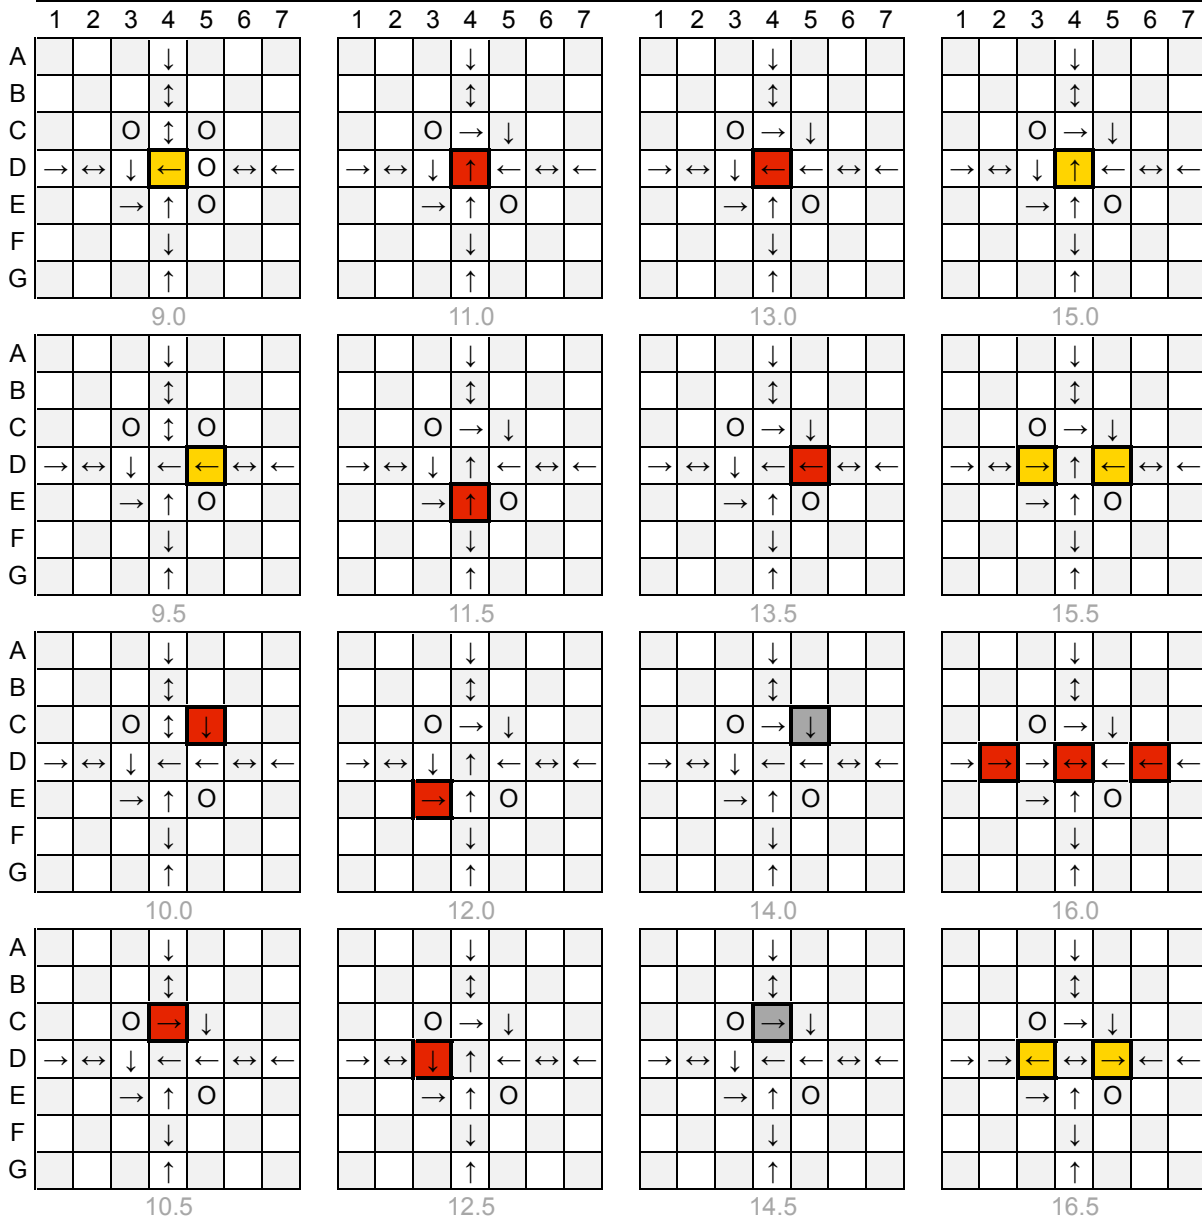

# Tower Nine

Q-BA-CAD v 1.2

2 50-packs  
20-pack

	bottom-exit	single-exit	double-exit	TOTAL = 72
cubes used	12	36	18	66
cubes available	6			6

WARNING: Choking Hazard.  
Involves small balls. Not for children under 3 years.

# Tower Nine

PAGE 2

WARNING: Choking Hazard.  
Involves small balls. Not for children under 3 years.