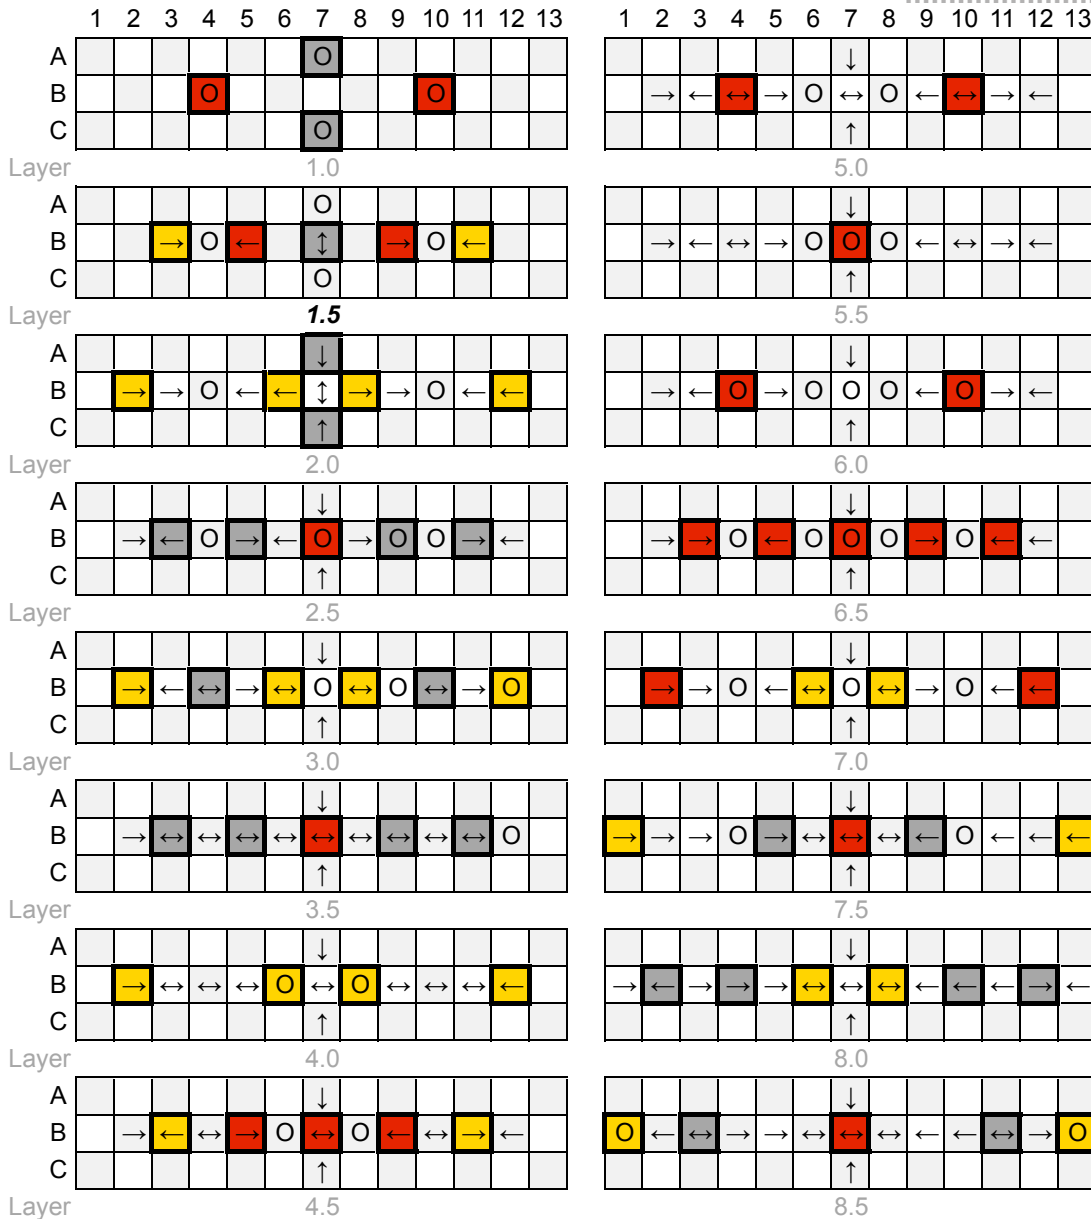

Butterfly Three

Q-BA-CAD v 1.2

3 50-packs
20-pack

	bottom-exit	single-exit	double-exit	TOTAL	=	108
cubes used	22	53	26	101		
cubes available	5	1	1	7		

WARNING: Choking Hazard.
Involves small balls. Not for children under 3 years.

Butterfly Three

PAGE 2

WARNING: Choking Hazard.
Involves small balls. Not for children under 3 years.