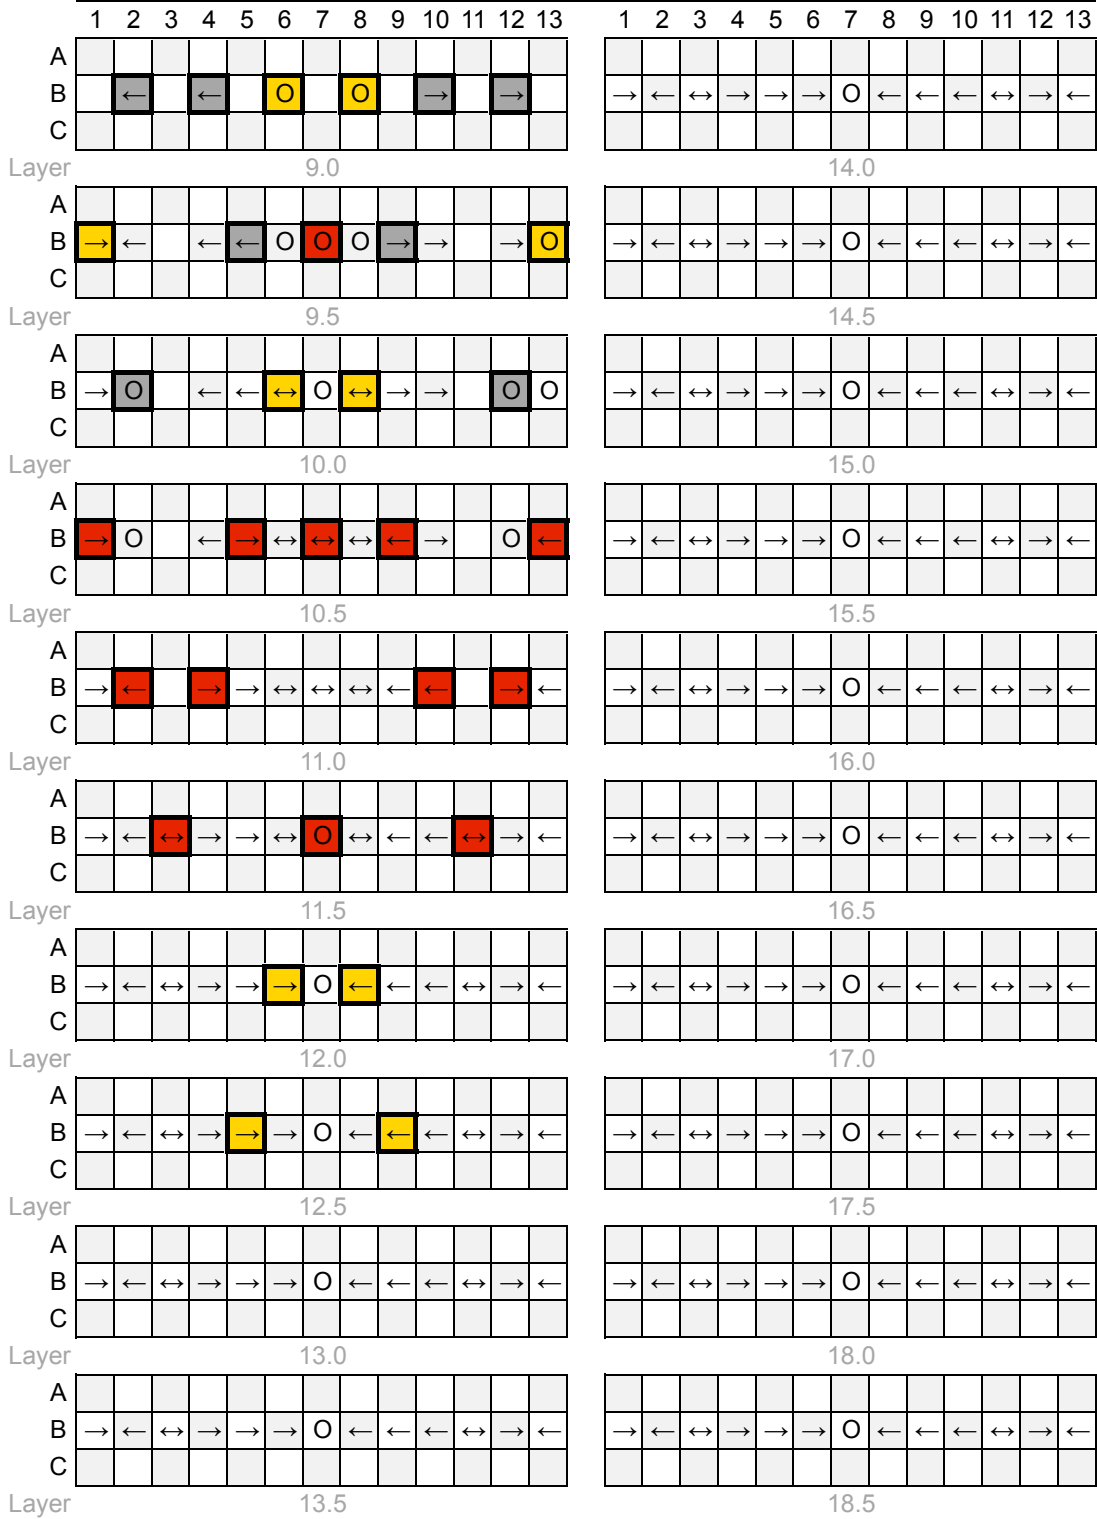

Butterfly Three

Q-BA-CAD v 1.2

3 50-packs
20-pack

	bottom-exit	single-exit	double-exit	TOTAL	=	108
cubes used	22	53	26	101		
cubes available	5	1	1	7		

WARNING: Choking Hazard.
Involves small balls. Not for children under 3 years.

Butterfly Three

PAGE 2

WARNING: Choking Hazard.
Involves small balls. Not for children under 3 years.