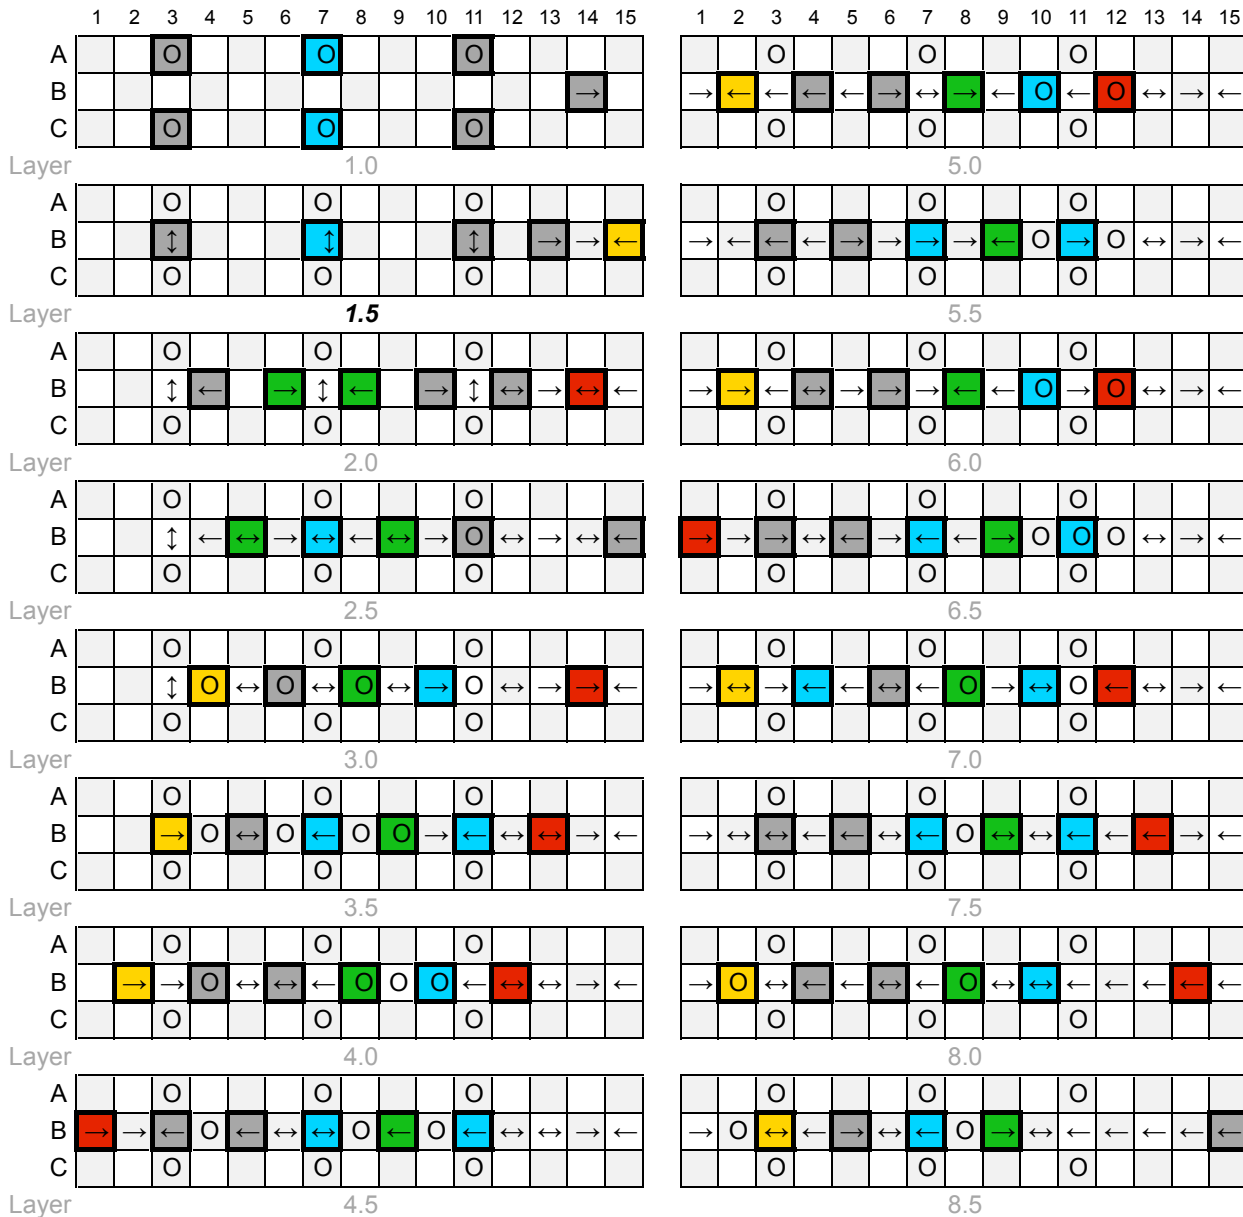

Fish Five

3 50-packs
20-pack

	bottom-exit	single-exit	double-exit	TOTAL	=	108
cubes used	24	53	27	104		
cubes available	3	1		4		

WARNING: Choking Hazard.
Involves small balls. Not for children under 3 years.