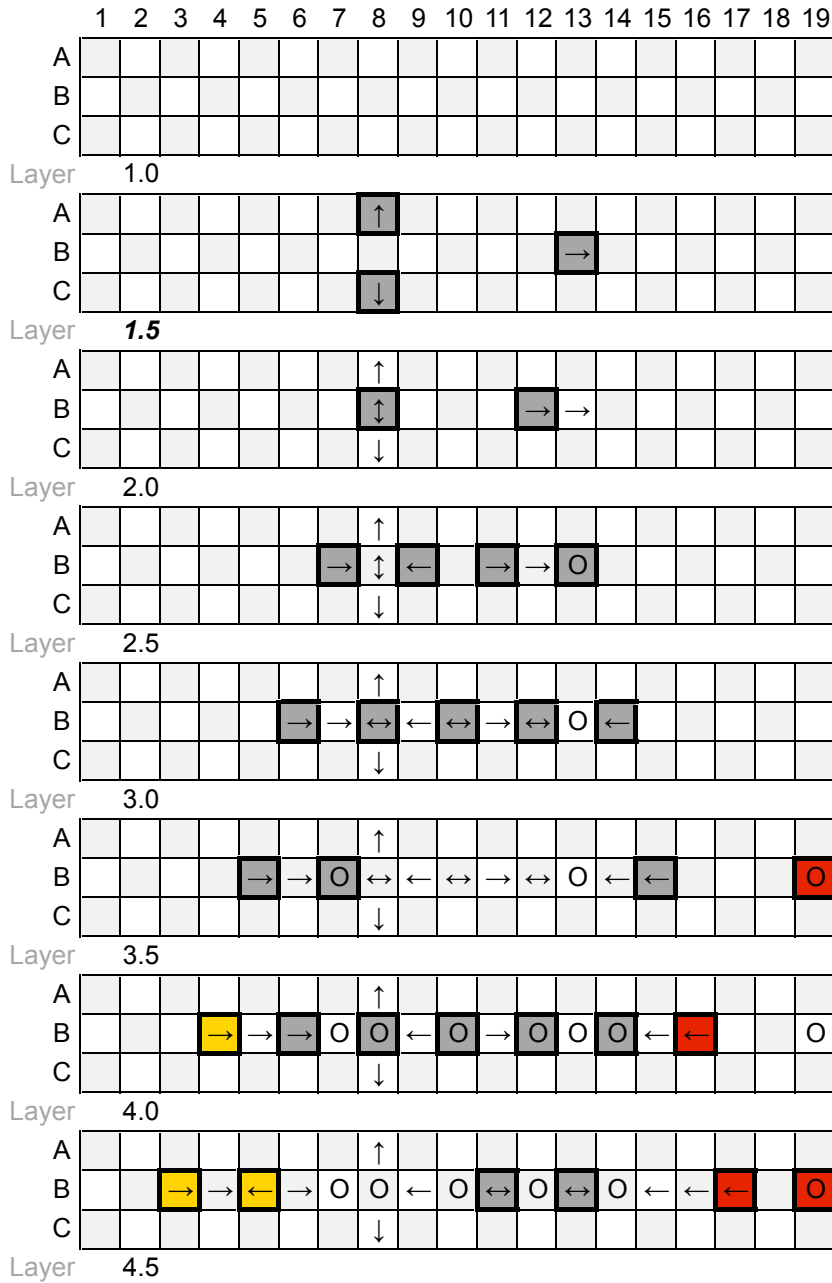

# Fish Six

Q-BA-CAD v 1.2

2 50-packs  
20-pack

	bottom-exit	single-exit	double-exit	TOTAL =
cubes used	18	36	18	72
cubes available				

WARNING: Choking Hazard.  
Involves small balls. Not for children under 3 years.

# Fish Six

PAGE 2

1 2 3 4 5 6 7 8 9 10 11 12 13 14 15 16 17 18 19

Layer 5.0

Layer 5.5

Layer 6.0

Layer 6.5

Layer 7.0

Layer 7.5

Layer 8.0

Layer 8.5

Layer 9.0

Layer 9.5

WARNING: Choking Hazard.  
Involves small balls. Not for children under 3 years.