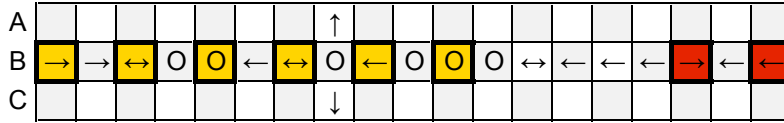

# Fish Six

Q-BA-CAD v 1.2

2 50-packs  
20-pack

	bottom-exit	single-exit	double-exit	TOTAL =
cubes used	18	36	18	72
cubes available				

WARNING: Choking Hazard.  
Involves small balls. Not for children under 3 years.

# Fish Six

PAGE 2

1 2 3 4 5 6 7 8 9 10 11 12 13 14 15 16 17 18 19

Layer 5.0

Layer 5.5

Layer 6.0

Layer 6.5

Layer 7.0